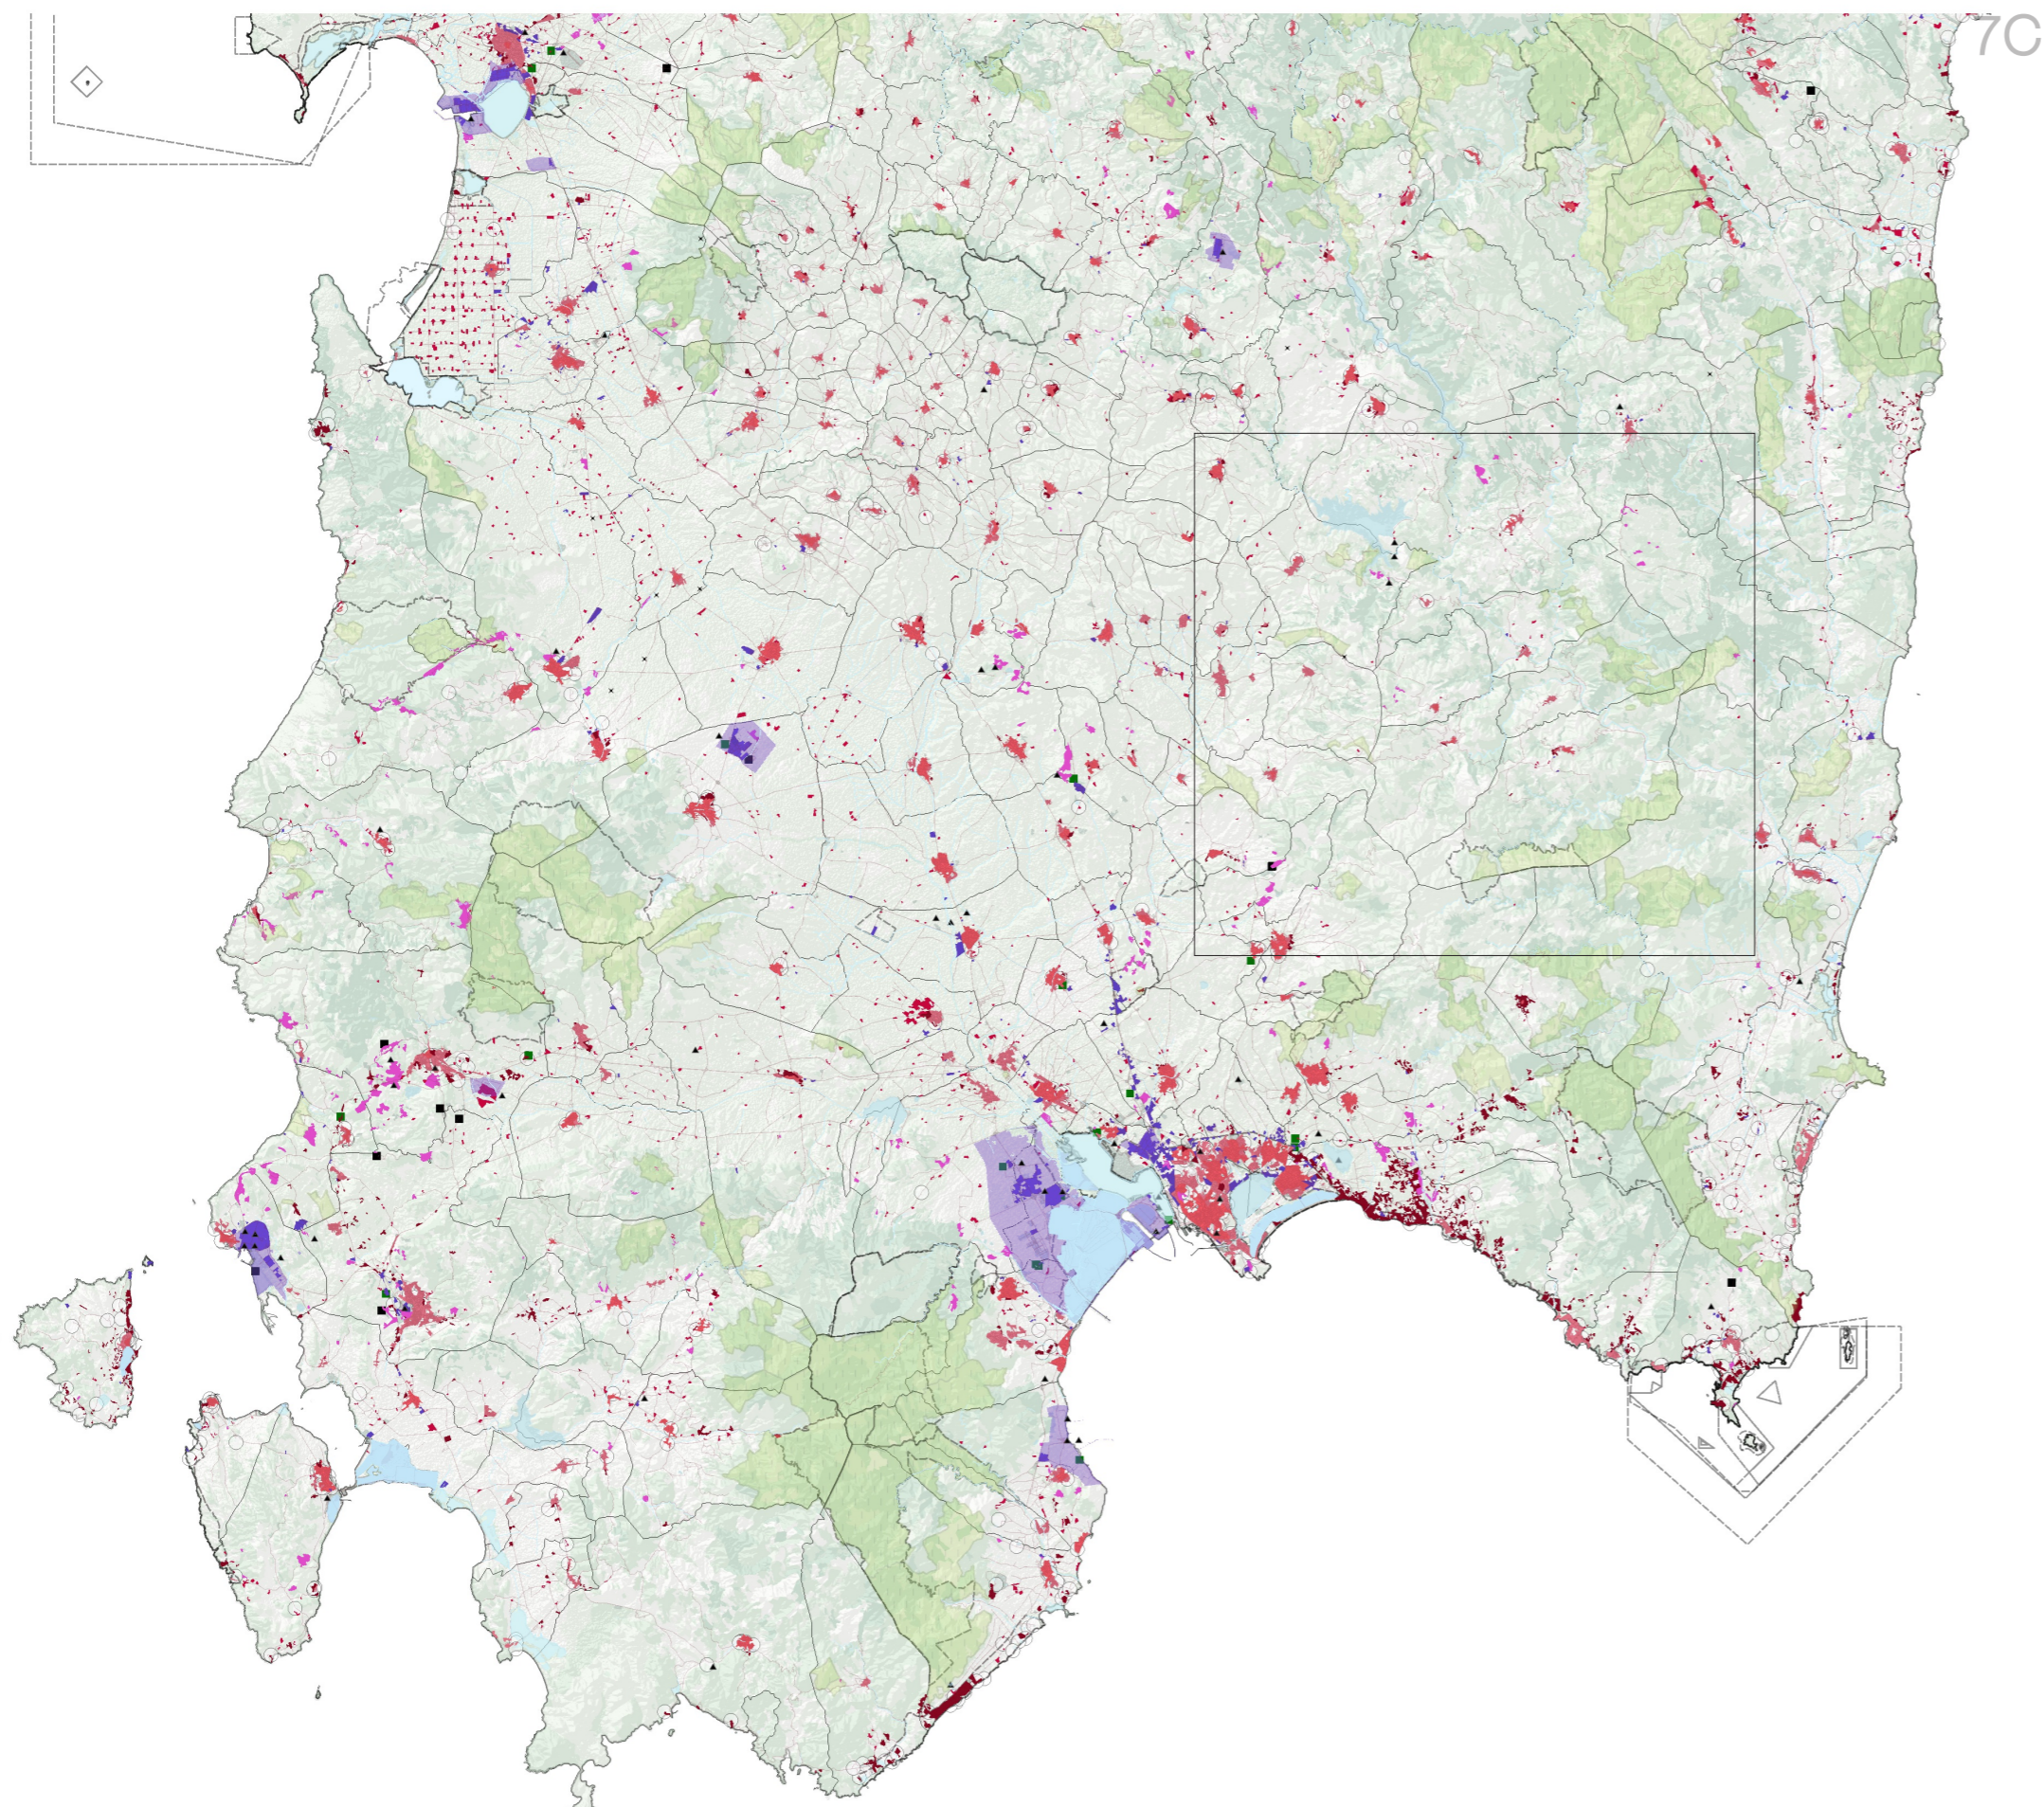

L NATURAL RISK

<b>PHYSIOGRAPHY</b> Morphology Morphology_elevation	<b>EXPOSURE</b> Polluted areas
<b>BLUE INFRASTRUCTURE</b> Body of water Body of water_streams Body of water_lakes Shoreline	<b>BORDERS</b> Administrative borders_municipality Protected areas
<b>GREEN INFRASTRUCTURE</b> Vegetation coverage Vegetation type	<b>EXPOSURE (by event)</b> Fires Landslide Flooded areas Flood risk areas
<b>GREY INFRASTRUCTURE</b> Railway Road network Urban Area	

- Green intensity
- Agricultural field
- Coastline
- Gas pipelines
- Road Infrastructure
- Railway
- Water Infrastructure
- Protected areas
- Military areas
- Fires(event)

L NATURAL RISK

<b>PHYSIOGRAPHY</b> Morphology Morphology_elevation	<b>EXPOSURE</b> Polluted areas
<b>BLUE INFRASTRUCTURE</b> Body of water Body of water_streams Body of water_lakes Shoreline	<b>BORDERS</b> Administrative borders_municipality Protected areas
<b>GREEN INFRASTRUCTURE</b> Vegetation coverage Vegetation type	<b>EXPOSURE (by event)</b> Fires Landslide Flooded areas Flood risk areas
<b>GREY INFRASTRUCTURE</b> Railway Road network Urban Area	

- Coastline
- Gas pipelines
- Road Infrastructure
- Railway
- Water Infrastructure
- Protected areas
- Military areas
- Fires(event)
- Polluted areas
- Flooded areas(event)
- Flood risk areas
- Landslide risk

- Municipality Border
- Coastline
- Green intensity
- Road Infrastructure
- Railway
- Water Infrastructure
- Protected areas
- Residential
- Industrial/Service facility
- Extraction areas
- Salt Pan
- Regional Forest Parks
- Waste dump
- Waste treatment area
- Touristic facilities
- Powerplant