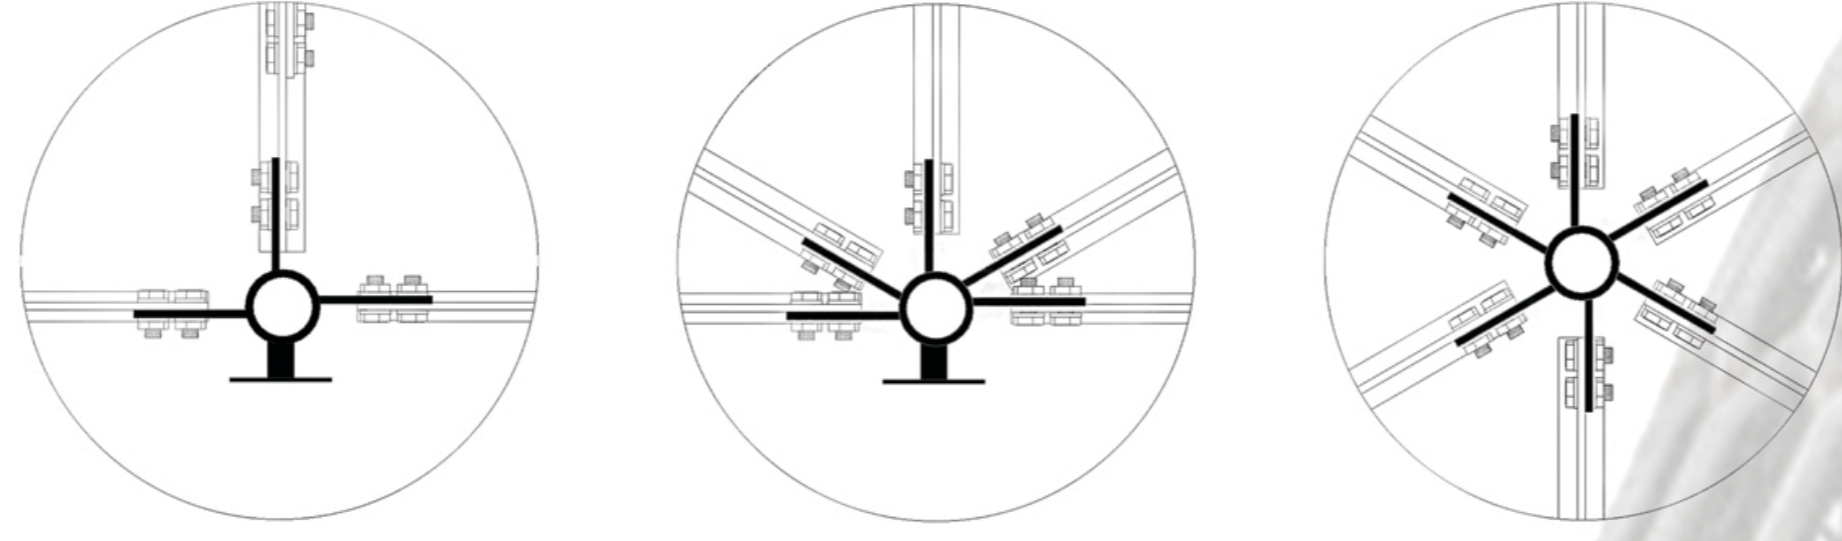

MATERIAL

Vertical Section Facade

T star Hub Matrix System
2D,3D

T star Profiles and Connctors Inside
2D,3D

T star Profiles and Connctors Outside
2D,3D

T Star Hub Ground
3 Branches
2D,3D Connections

T Star Hub Ground
5 Branches
2D,3D Connections

T Star Hub Middle
6 Branches
2D,3D Connections

T star Sun Screen Profiles
2D,3D

Rubber Joints
3D Inside

Rubber Joints
3D Outside

Horizontal 3D Section

3D-View Interior

3D-View Exterior