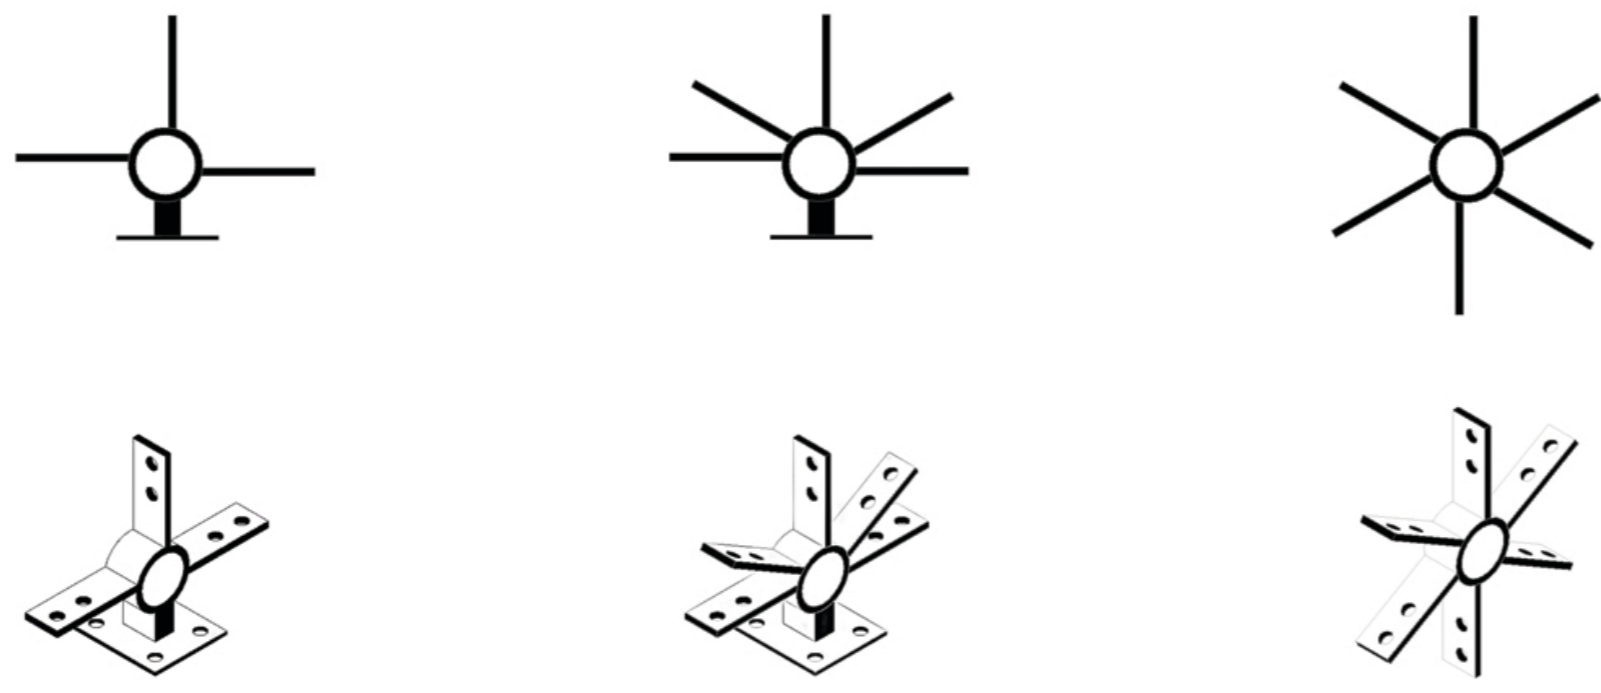

MATERIAL

Vertical Section Facade

T star Hub Matrix System
2D,3D

T star Profiles and Connctors Inside
2D,3D

T star Profiles and Connctors Outside
2D,3D

T Star Hub Ground
3 Branches
2D,3D Connections

T Star Hub Ground
5 Branches
2D,3D Connections

T Star Hub Middle
6 Branches
2D,3D Connections

T star Sun Screen Profiles
2D,3D

Rubber Joints
3D Inside

Rubber Joints
3D Outside

Horizontal 3D Section

3D-View Interior

3D-View Exterior