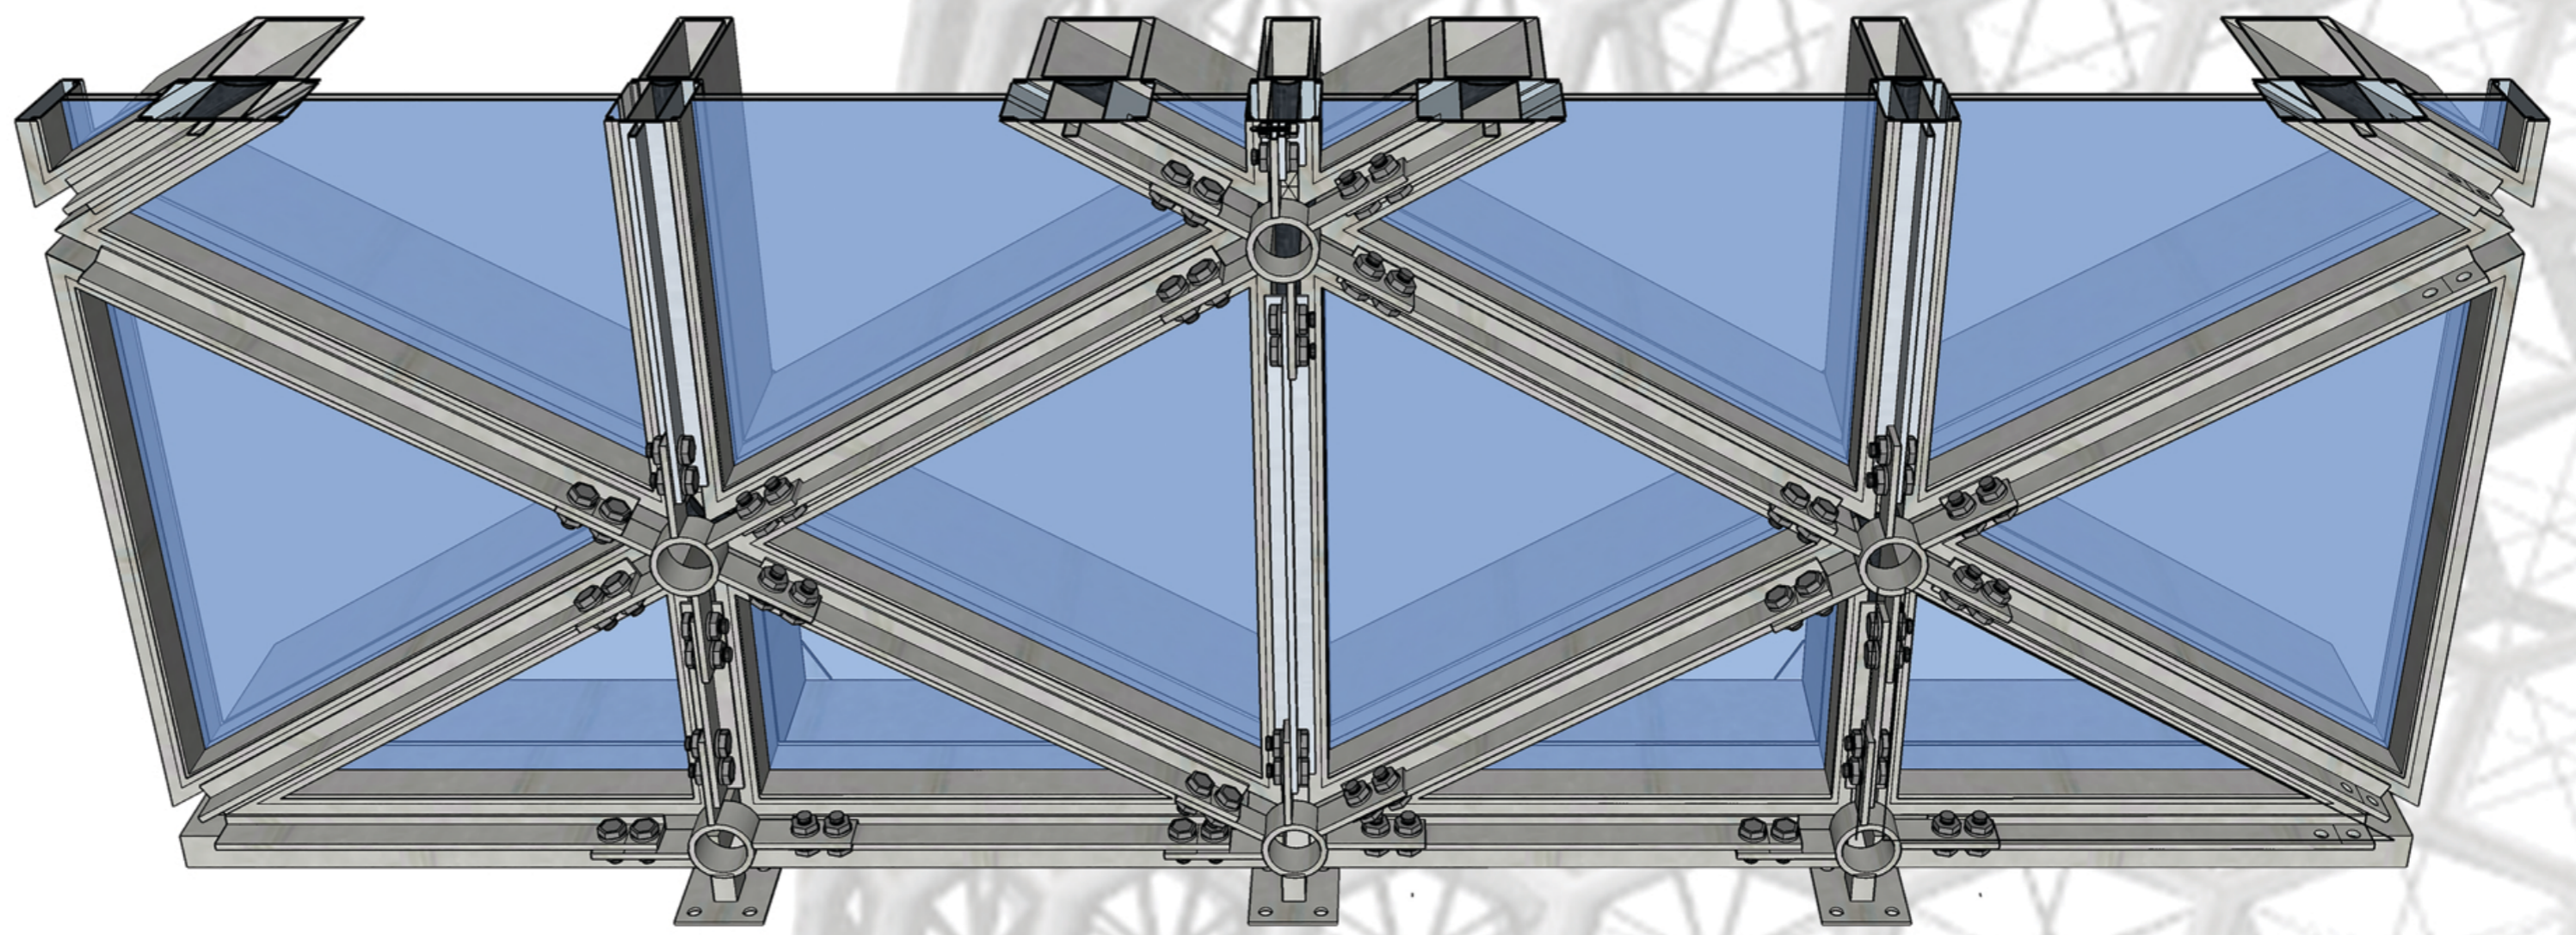

MATERIAL

Vertical Section Facade

T star Hub Matrix System
2D,3D

T star Profiles and Connctors Inside
2D,3D

T star Profiles and Connctors Outside
2D,3D

T Star Hub Ground
3 Branches
2D,3D Connections

T Star Hub Ground
5 Branches
2D,3D Connections

T Star Hub Middle
6 Branches
2D,3D Connections

T star Sun Screen Profiles
2D,3D

Rubber Joints
3D Inside

Rubber Joints
3D Outside

Horizontal 3D Section

3D-View Interior

3D-View Exterior