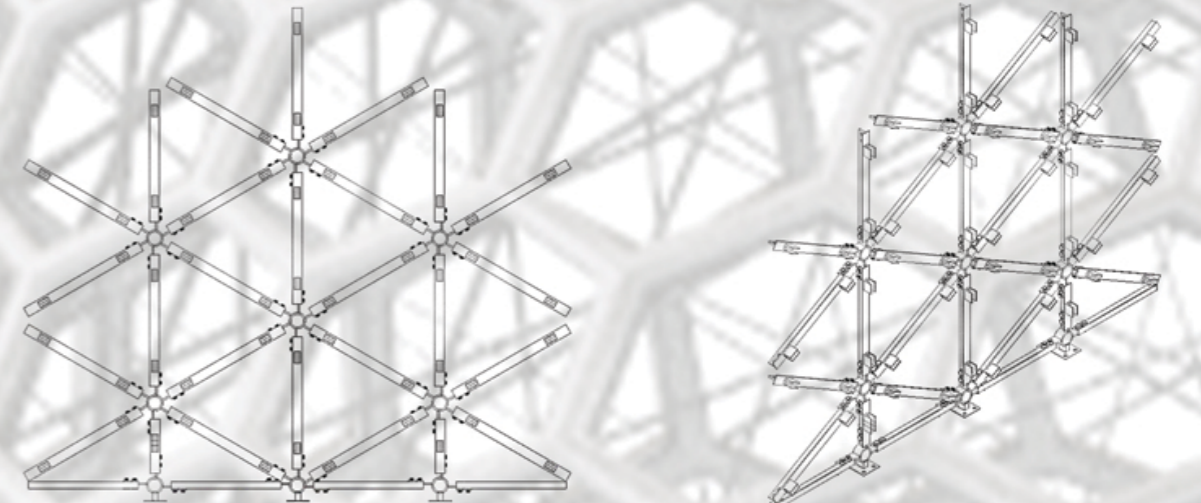

MATERIAL

Vertical Section Facade

T star Hub Matrix System
2D,3D

T star Profiles and Connctors Inside
2D,3D

T star Profiles and Connctors Outside
2D,3D

T Star Hub Ground
3 Branches
2D,3D Connections

T Star Hub Ground
5 Branches
2D,3D Connections

T Star Hub Middle
6 Branches
2D,3D Connections

T star Sun Screen Profiles
2D,3D

Rubber Joints
3D Inside

Rubber Joints
3D Outside

Horizontal 3D Section

3D-View Interior

3D-View Exterior