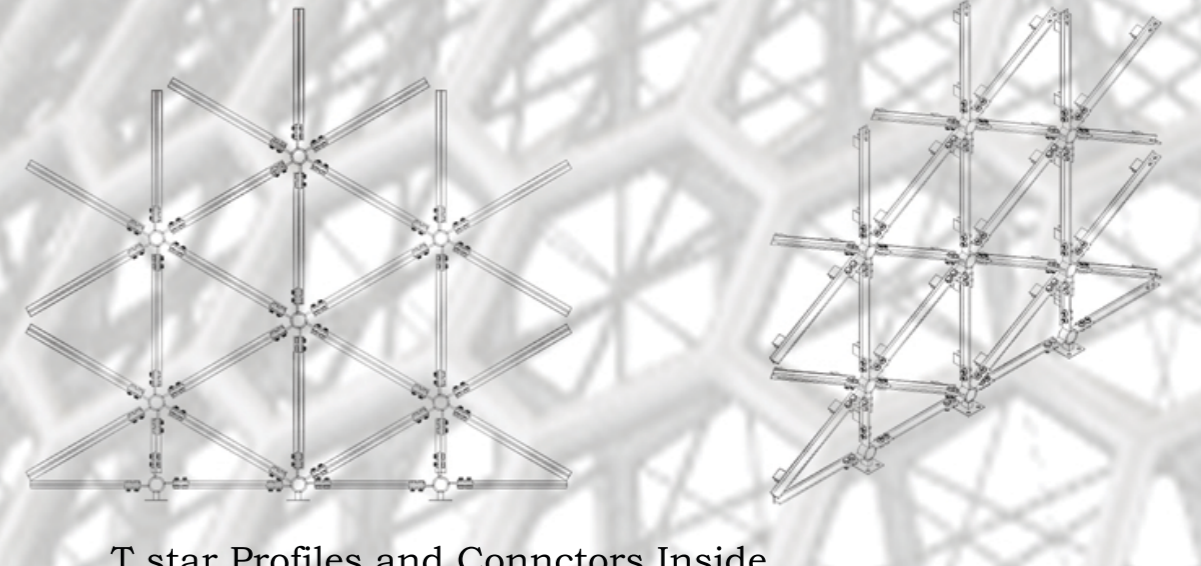

MATERIAL

Vertical Section Facade

T star Hub Matrix System
2D,3D

T star Profiles and Connctors Inside
2D,3D

T star Profiles and Connctors Outside
2D,3D

T Star Hub Ground
3 Branches
2D,3D Connections

T Star Hub Ground
5 Branches
2D,3D Connections

T Star Hub Middle
6 Branches
2D,3D Connections

T star Sun Screen Profiles
2D,3D

Rubber Joints
3D Inside

Rubber Joints
3D Outside

Horizontal 3D Section

3D-View Interior

3D-View Exterior