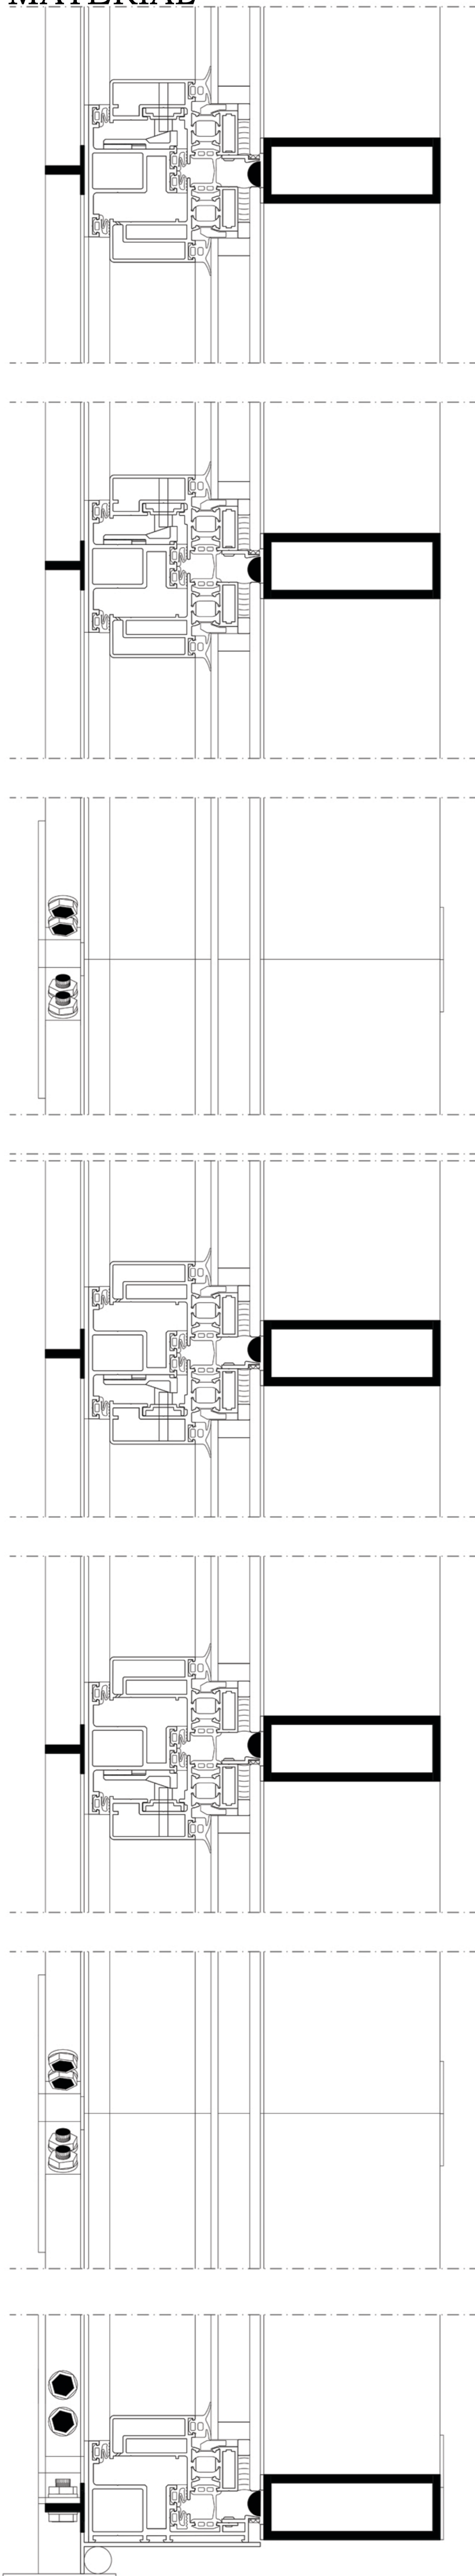

MATERIAL

Vertical Section Facade

T star Hub Matrix System
2D,3D

T star Profiles and Connctors Inside
2D,3D

T star Profiles and Connctors Outside
2D,3D

T Star Hub Ground
3 Branches
2D,3D Connections

T Star Hub Ground
5 Branches
2D,3D Connections

T Star Hub Middle
6 Branches
2D,3D Connections

T star Sun Screen Profiles
2D,3D

Rubber Joints
3D Inside

Rubber Joints
3D Outside

Horizontal 3D Section

3D-View Interior

3D-View Exterior