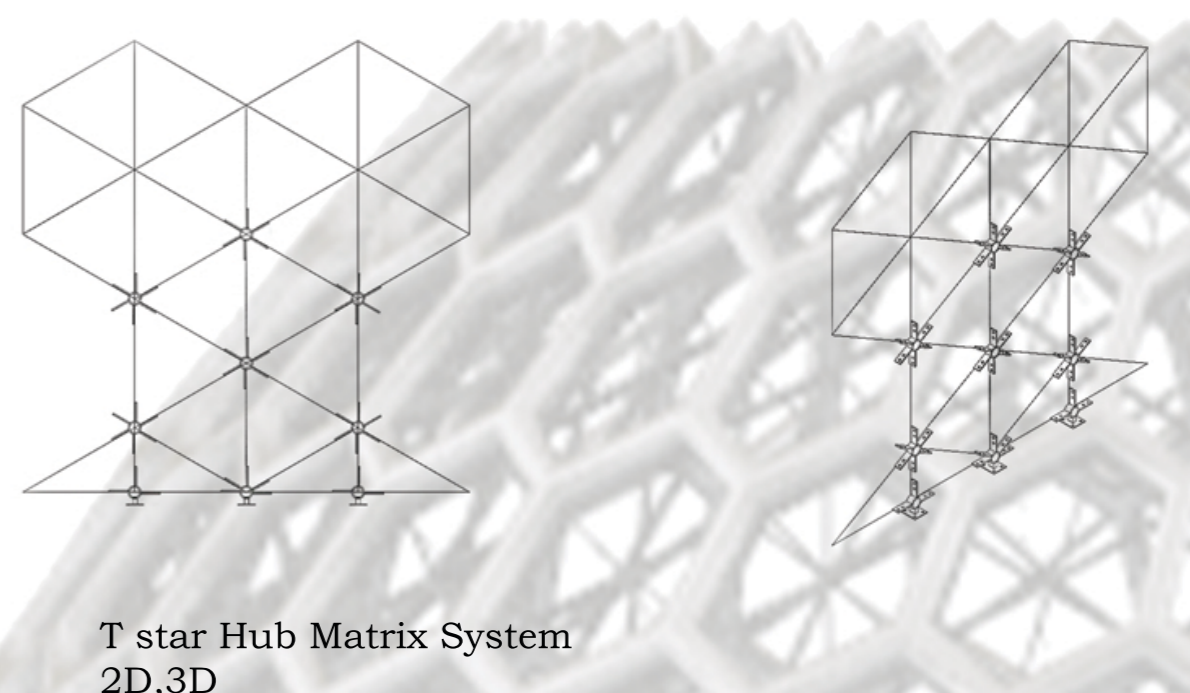

MATERIAL

Vertical Section Facade

T star Hub Matrix System
2D,3D

T star Profiles and Connctors Inside
2D,3D

T star Profiles and Connctors Outside
2D,3D

T Star Hub Ground
3 Branches
2D,3D Connections

T Star Hub Ground
5 Branches
2D,3D Connections

T Star Hub Middle
6 Branches
2D,3D Connections

T star Sun Screen Profiles
2D,3D

Rubber Joints
3D Inside

Rubber Joints
3D Outside

Horizontal 3D Section

3D-View Interior

3D-View Exterior