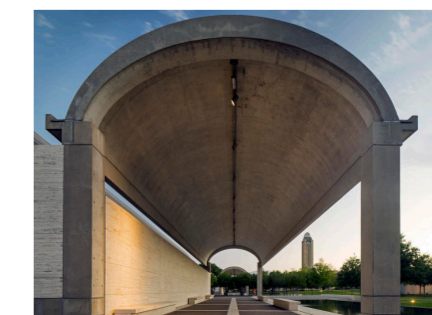

Large Baths, Hadrian's Villa, Tivoli by Louis I. Kahn. (1951)

The view of Robie House

The sketches of Hadrian's Villa by Le Corbusier. (1911)

The sketch of the Ambulatory wall in Hadrian's Villa by Le Corbusier. (1911)

FLORIDA SOUTHERN COLLEGE

Master Plan - 1938

The Plan of the Florida Southern College by Frank Lloyd Wright.

The view of Chapelle Notre Dame de Haut in Ronchamp by Weiwei.

The draft of Ronchamp by Le Corbusier.

Vreeland's intervention in the Salk Institute plan for Kahn. (1960)

The view of The Salk Institute for Biological Studies by Weiwei.

Kimbell Art Museum

The View of the Large and Smaller Baths.