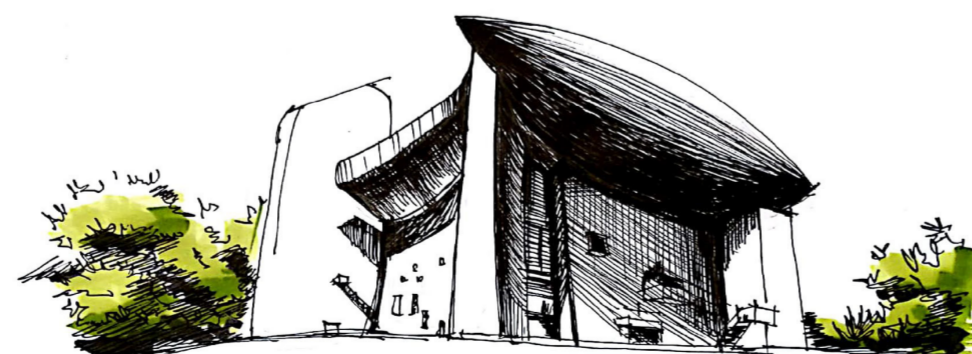

Large Baths, Hadrian's Villa, Tivoli by Louis I. Kahn. (1951)

The view of Robie House

The sketches of Hadrian's Villa by Le Corbusier. (1911)

The sketch of the Ambulatory wall in Hadrian's Villa by Le Corbusier. (1911)

FLORIDA SOUTHERN COLLEGE

Master Plan - 1938

The Plan of the Florida Southern College by Frank Lloyd Wright.

The view of Chapelle Notre Dame de Haut in Ronchamp by Weiwei.

The draft of Ronchamp by Le Corbusier.

Vreeland's intervention in the Salk Institute plan for Kahn. (1960)

The view of The Salk Institute for Biological Studies by Weiwei.

Kimbell Art Museum

The View of the Large and Smaller Baths.