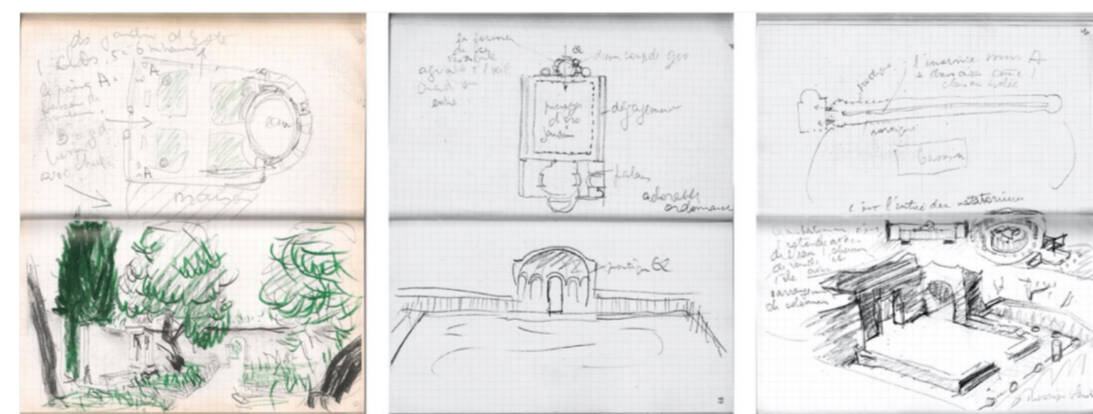

Large Baths, Hadrian's Villa, Tivoli by Louis I. Kahn. (1951)

The view of Robie House

The sketches of Hadrian's Villa by Le Corbusier. (1911)

The sketch of the Ambulatory wall in Hadrian's Villa by Le Corbusier. (1911)

FLORIDA SOUTHERN COLLEGE

Master Plan - 1938

The Plan of the Florida Southern College by Frank Lloyd Wright.

The view of Chapelle Notre Dame de Haut in Ronchamp by Weiwei.

The draft of Ronchamp by Le Corbusier.

Vreeland's intervention in the Salk Institute plan for Kahn. (1960)

The view of The Salk Institute for Biological Studies by Weiwei.

Kimbell Art Museum

The View of the Large and Smaller Baths.