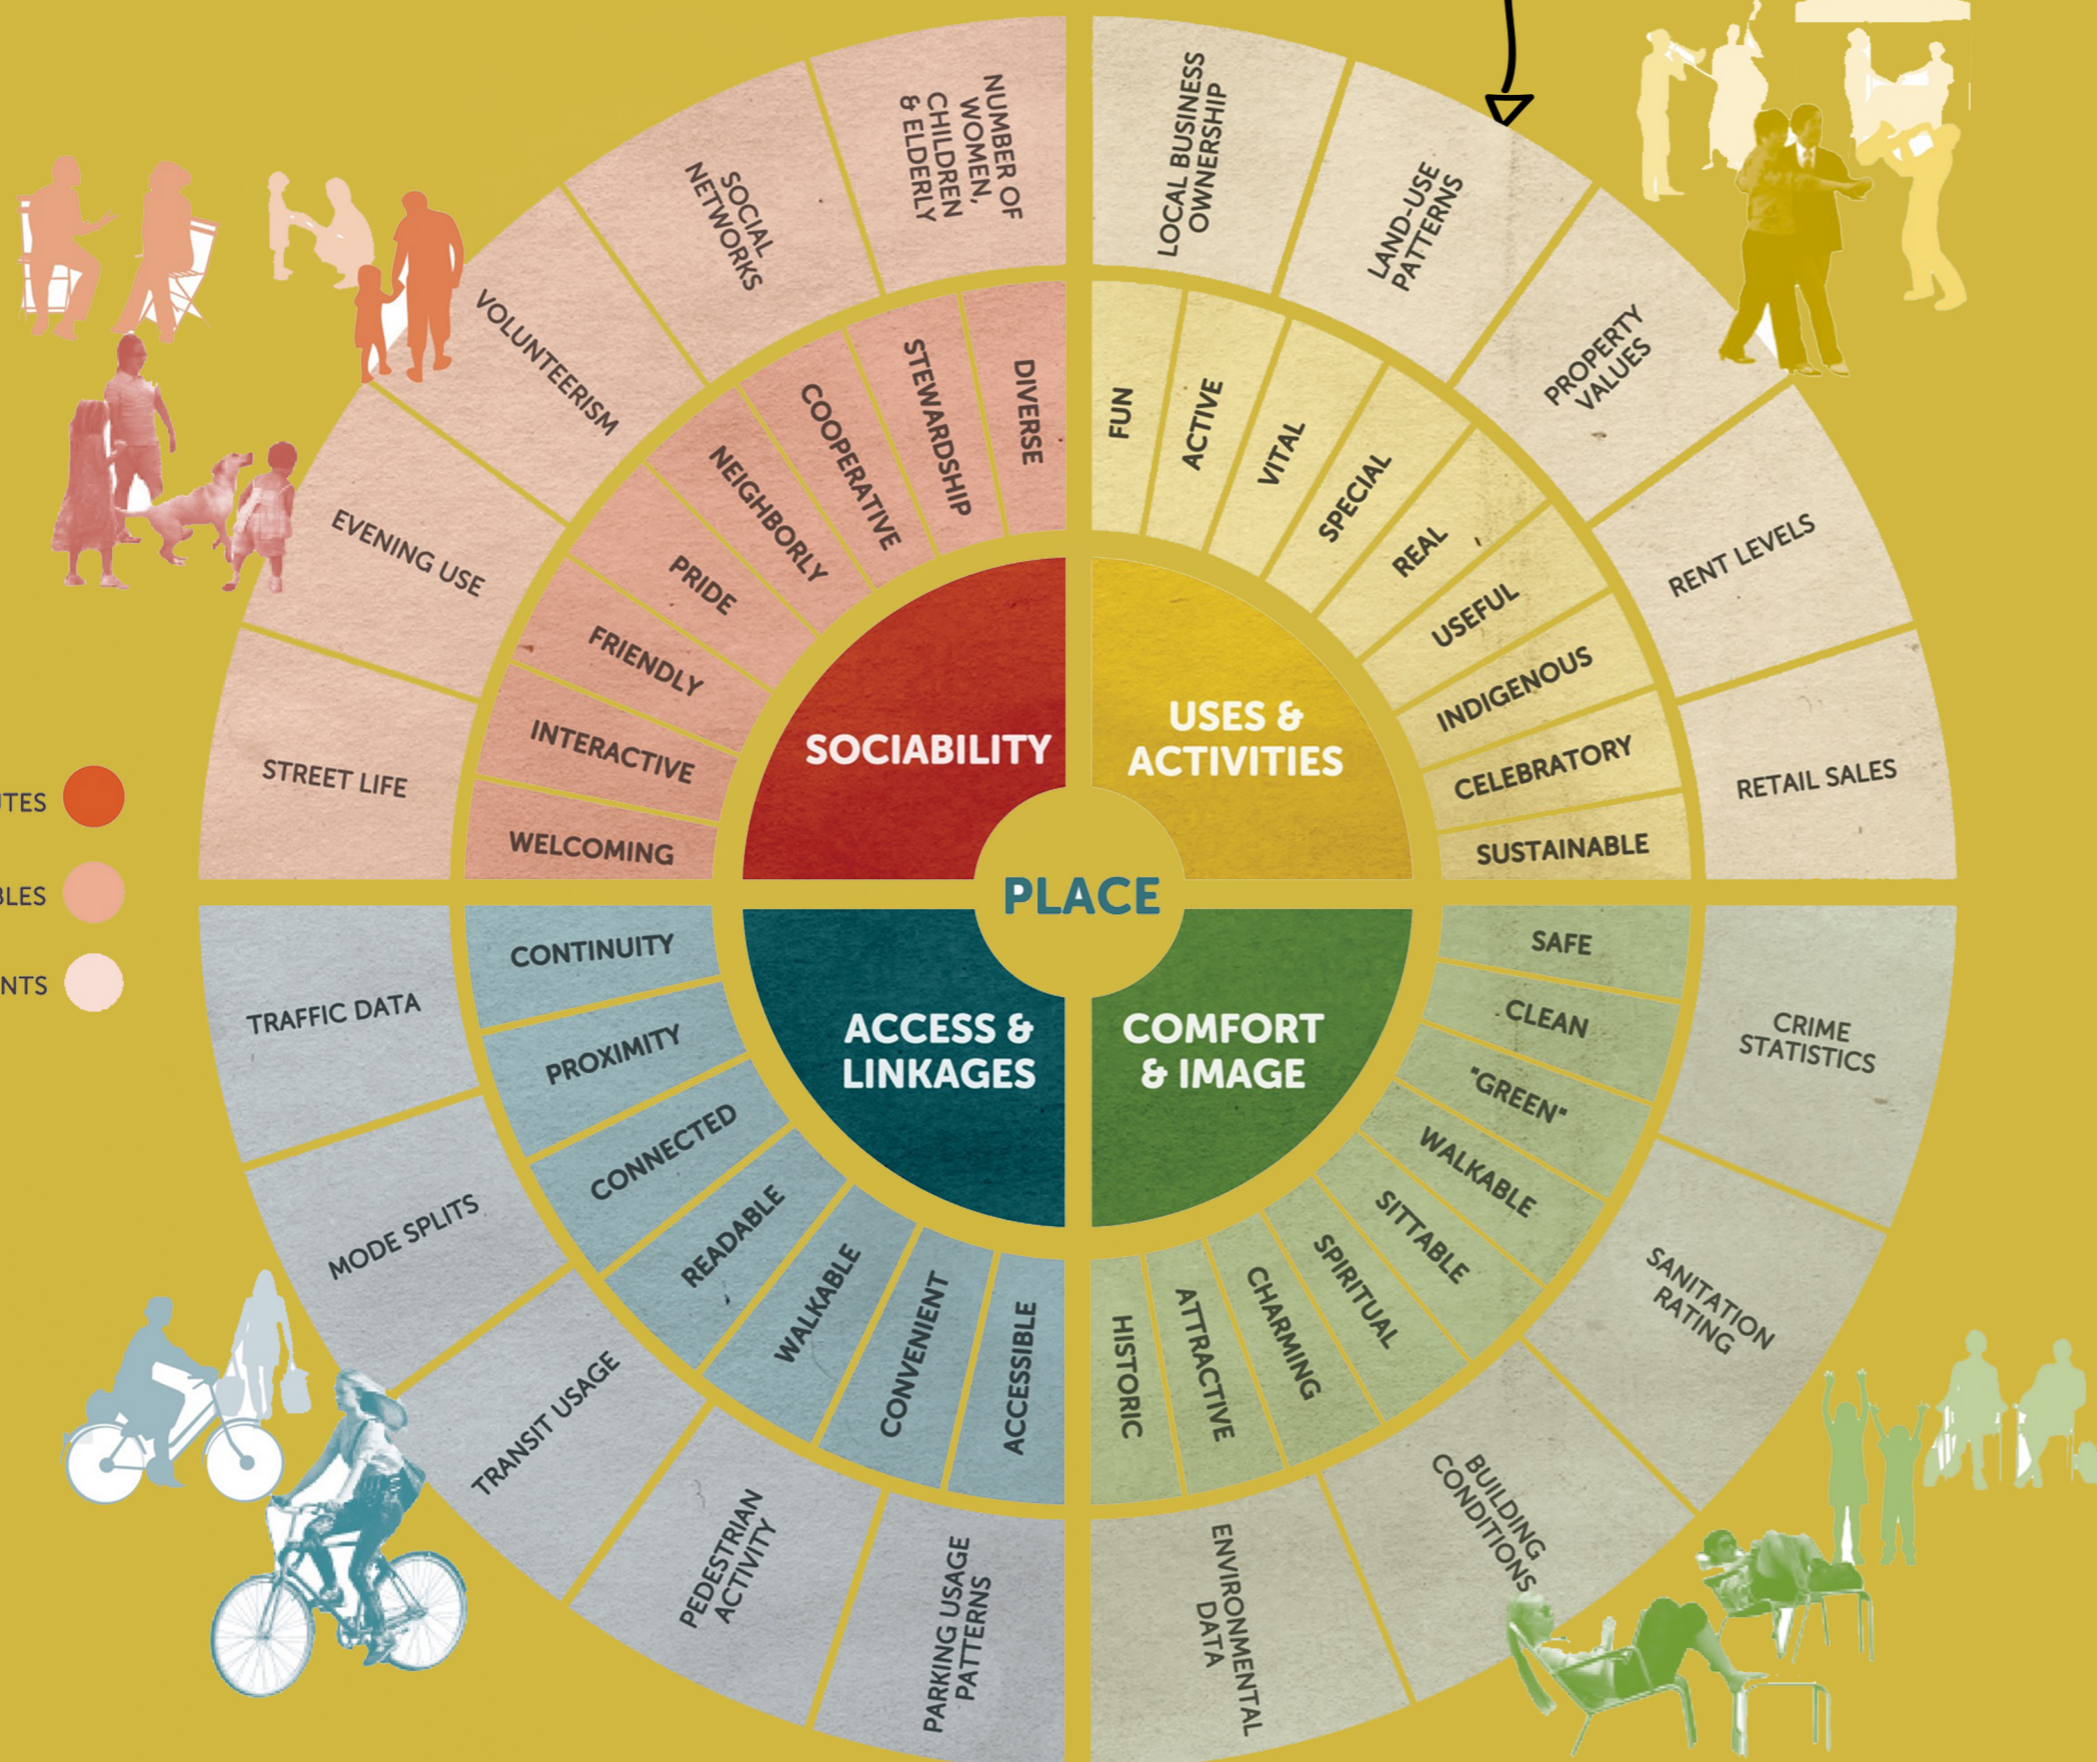

PLACEMAKING Belmondo

SUPPORT THE COMMUNITY

FOSTER SOCIAL COHESION

INCREASE TRANSPORTATION EFFICIENCY

ENHANCE SAFETY

SUSTAINABLE DEVELOPMENT GOALS

IMPROVE THE ENVIRONMENT

WHY PUBLIC SPACES?

POWER OF 10+

"within each of the places, there should be at least 10 things to do. Cumulatively, these activities, places and destinations are what make a great city"

PLACEMAKING

PLACEMAKING PROCESS

WHAT MAKES A PLACE GREAT?

COLLABORATION FOR PUBLIC ACTION

RESILIENCE

HOW CAN PLACEMAKING REGENERATE A COMMUNITY AND FOSTER COLLECTIVE IDENTITIES IN BELMONTE CALABRO

interviews with locals and mapping

CROSSINGS 2019
CASA BELMONTEO Collaboration Rooms
Belmonte Calabro (CS)
project supported by orizzontale

movable furniture constructions and public space reactivators

Le Seppie

La Casa

Crossings