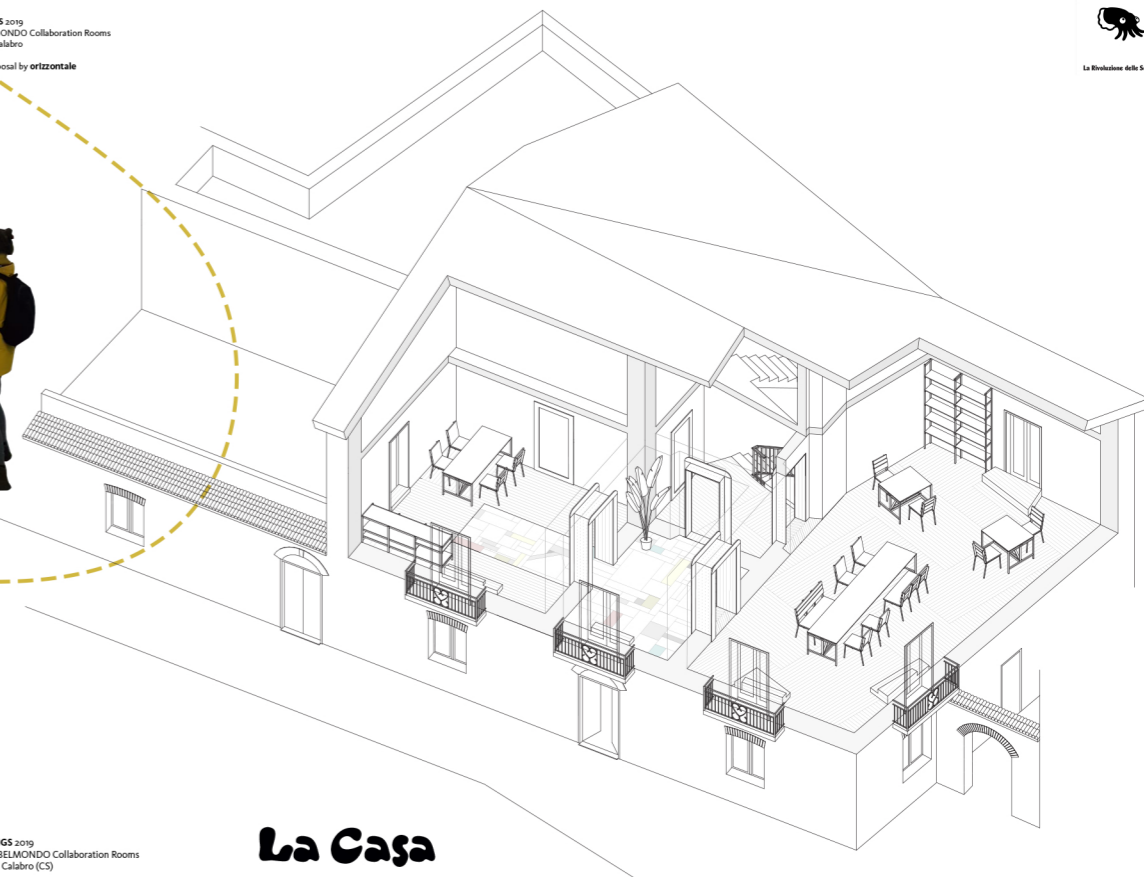

COLLABORATION FOR PUBLIC ACTION

RESILIENCE

HOW CAN PLACEMAKING REGENERATE A COMMUNITY AND FOSTER COLLECTIVE IDENTITIES IN BELMONTE CALABRO

Le Seppie

La Casa

Crossings