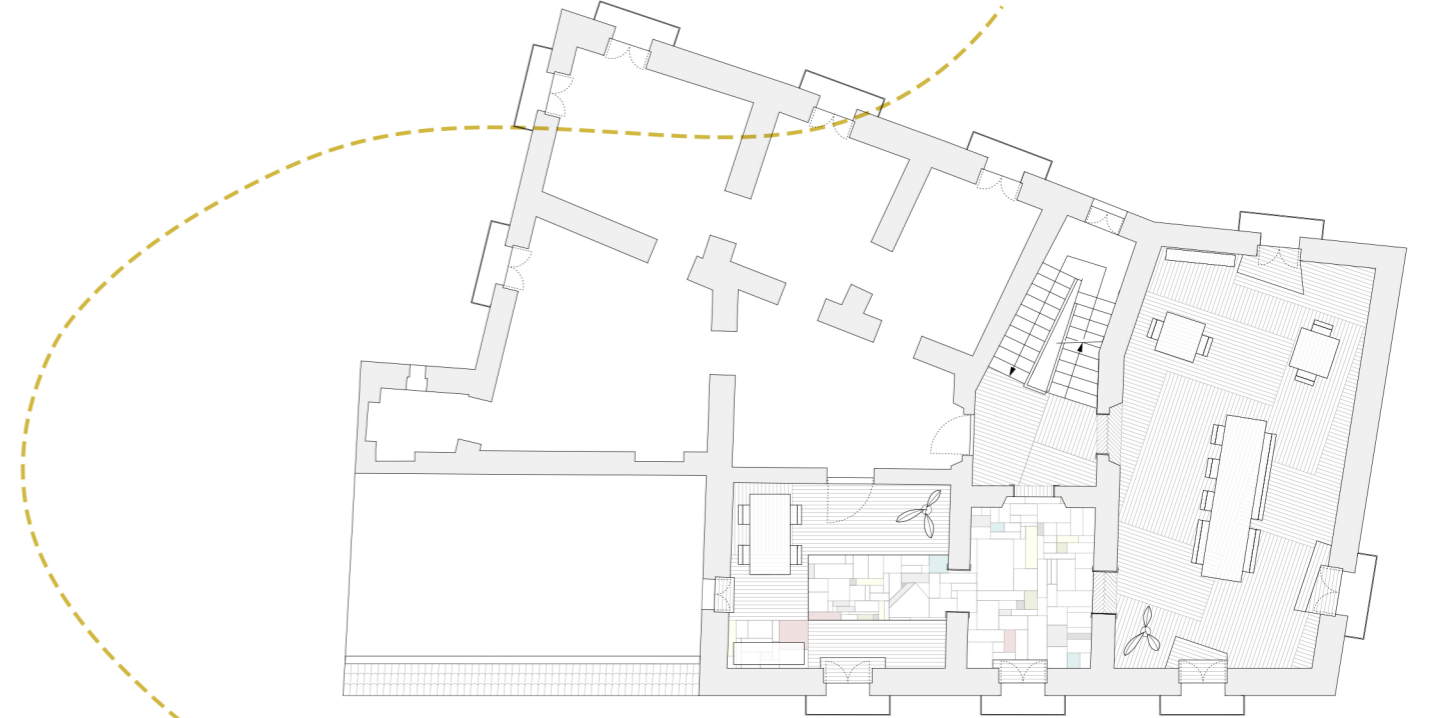

movable furniture constructions and public space reactivators