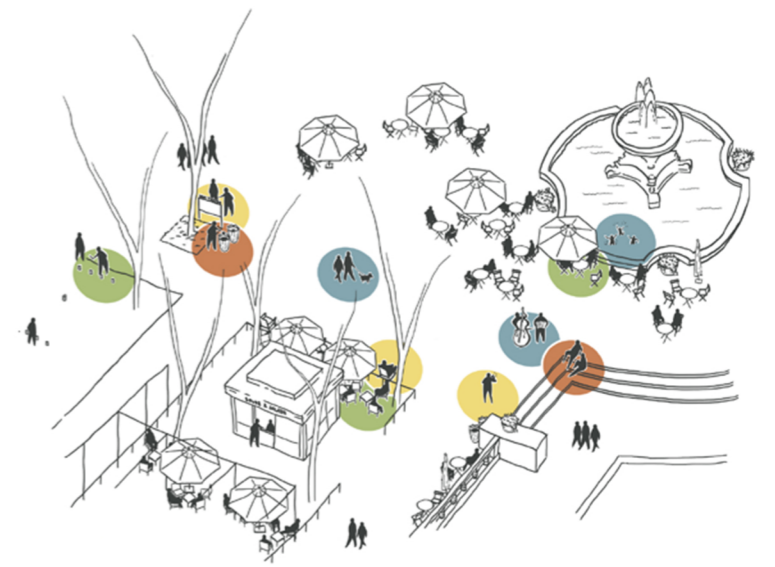

PLACEMAKING Belmondo

SUPPORT THE COMMUNITY

FOSTER SOCIAL COHESION

INCREASE TRANSPORTATION EFFICIENCY

ENHANCE SAFETY

SUSTAINABLE DEVELOPMENT GOALS

IMPROVE THE ENVIRONMENT

WHY PUBLIC SPACES?

POWER OF 10+

"within each of the places, there should be at least 10 things to do. Cumulatively, these activities, places and destinations are what make a great city"

PLACEMAKING

PLACEMAKING PROCESS

WHAT MAKES A PLACE GREAT?

COLLABORATION FOR PUBLIC ACTION

RESILIENCE

HOW CAN PLACEMAKING REGENERATE A COMMUNITY AND FOSTER COLLECTIVE IDENTITIES IN BELMONTE CALABRO

interviews with locals and mapping

CROSSINGS 2019
CASA BELMONTEO Collaboration Rooms
Belmonte Calabro (CS)
project supported by orizzontale

movable furniture constructions and public space reactivators

Le Seppie

La Casa

Crossings