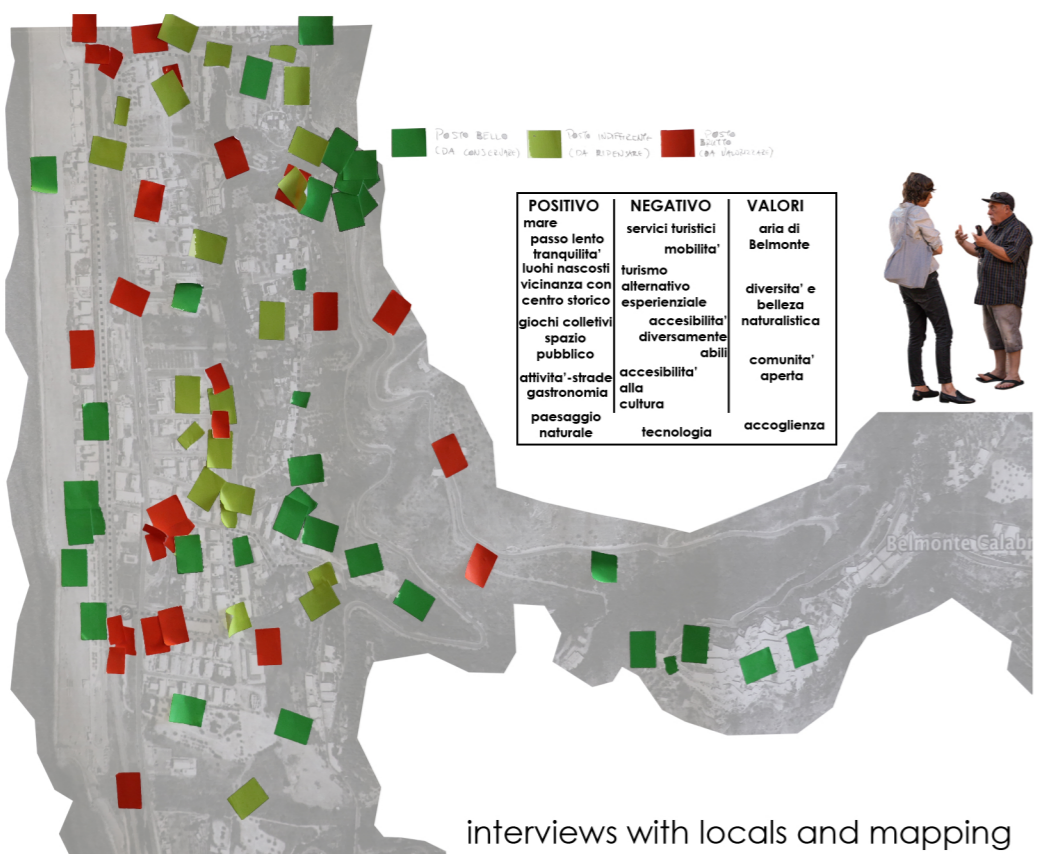

interviews with locals and mapping