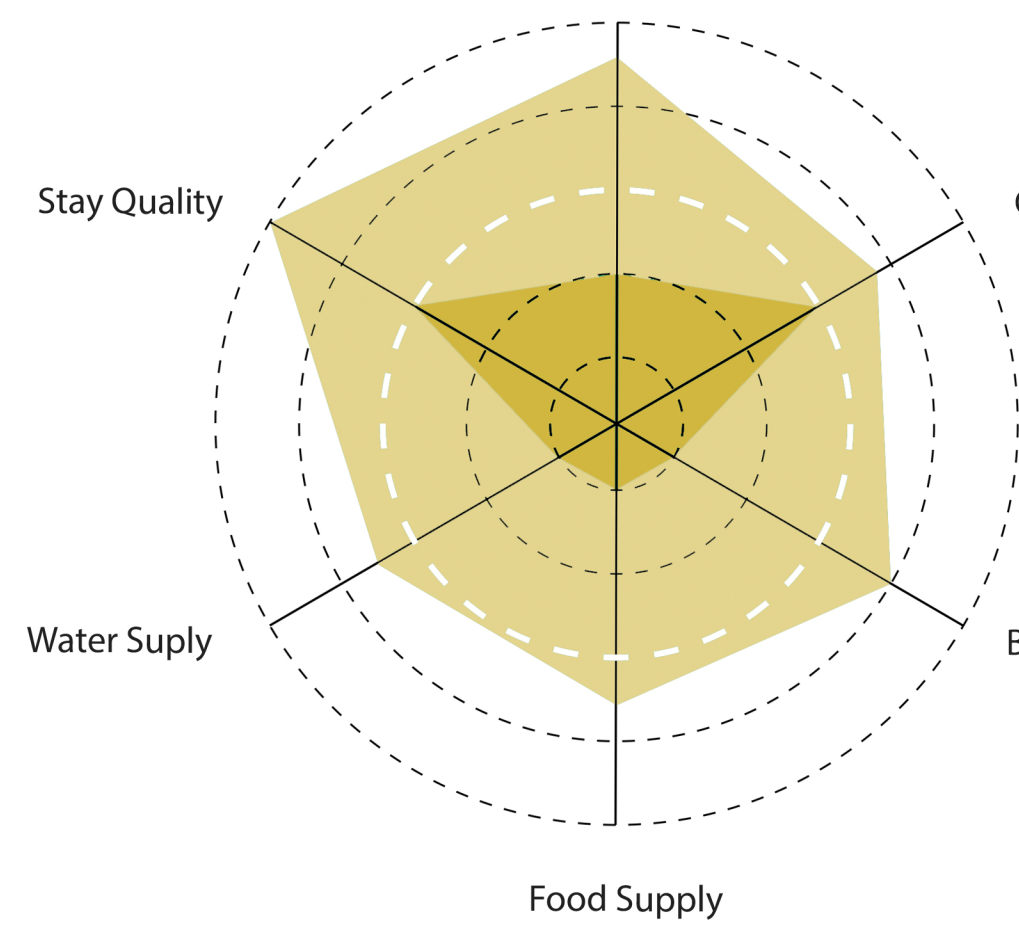

Open Exhibition displaying historical facts and information about Belmonte

Framed wooden entrance from the street level into the open exhibition

Extended wooden platform to stress on the historical value of the tower that was present, a space for reflection, art and play

Indoor temporary Exhibition

Wooden facade in a fading pattern to stress on the seaview

Sensory Community Garden where people of all ages meet to share experience and learn about agriculture and biodiversity

Placemaking / Identity

Continuity

Biodiversity

Food Supply

Stay Quality

Water Supply

South Elevation 1:200