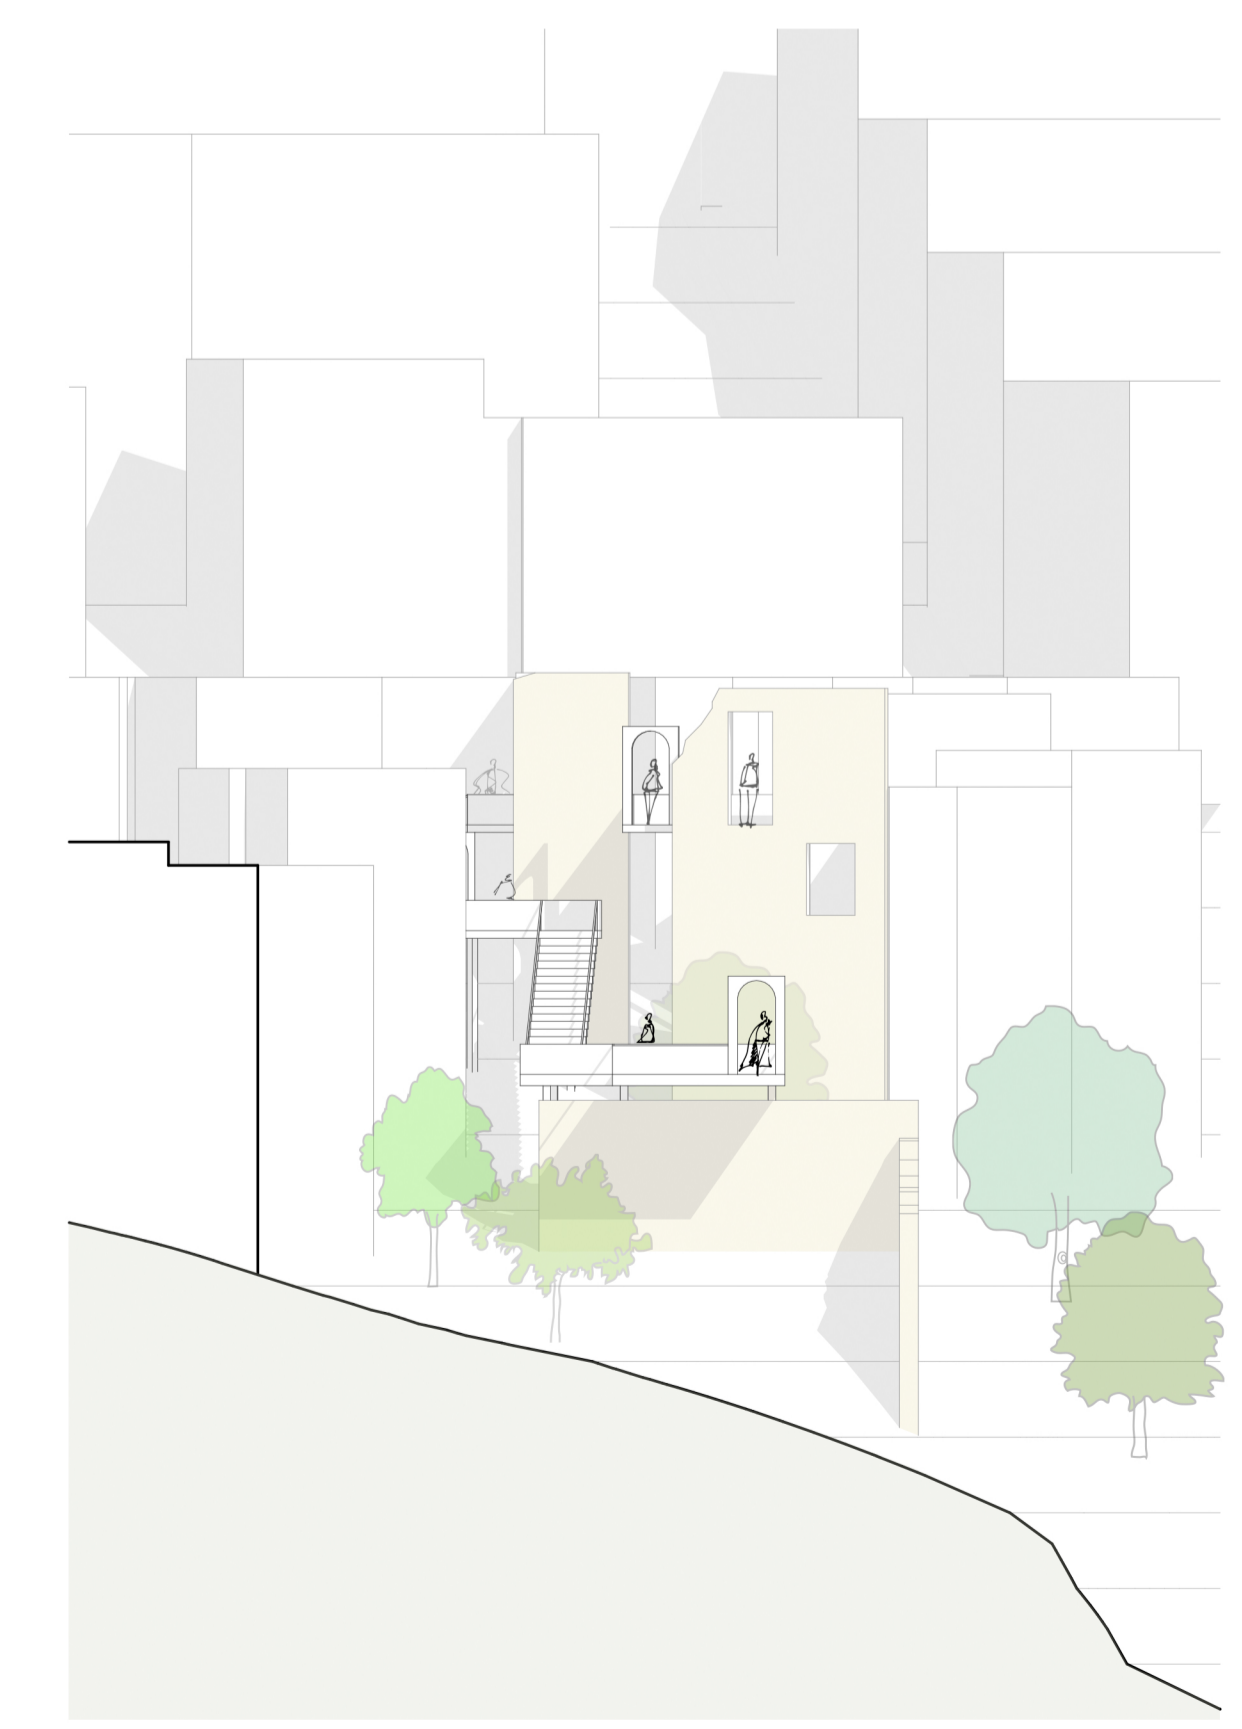

APPEARING **disappearing**

Convex and Concave
M.C. Escher
1955

Vigna di Leonardo Da Vinci
Edoardo Tresoldi
2015

"The Absent Matter is the representation of a mental projection, filter and shape through which places, instants and beings are narrated. It triggers uninterrupted dialogues with space and history, and projects the object's substance into an unknown temporal dimension: what has disappeared, or never existed, lives again in a different time."

- Plan 1:200**
- Green Area
 - Almond Tree
 - Figs Tree
 - Existing Trees
 - Historical Walls

Experience moments

Movement propose

Historical walls

Green

Section A-A 1:200

Section B-B1:200

South Elevation 1:200

PLACE 3

As the result of time

Current state

Plan 1:500

Section 1:500

Elevation 1:500

Views

Materials