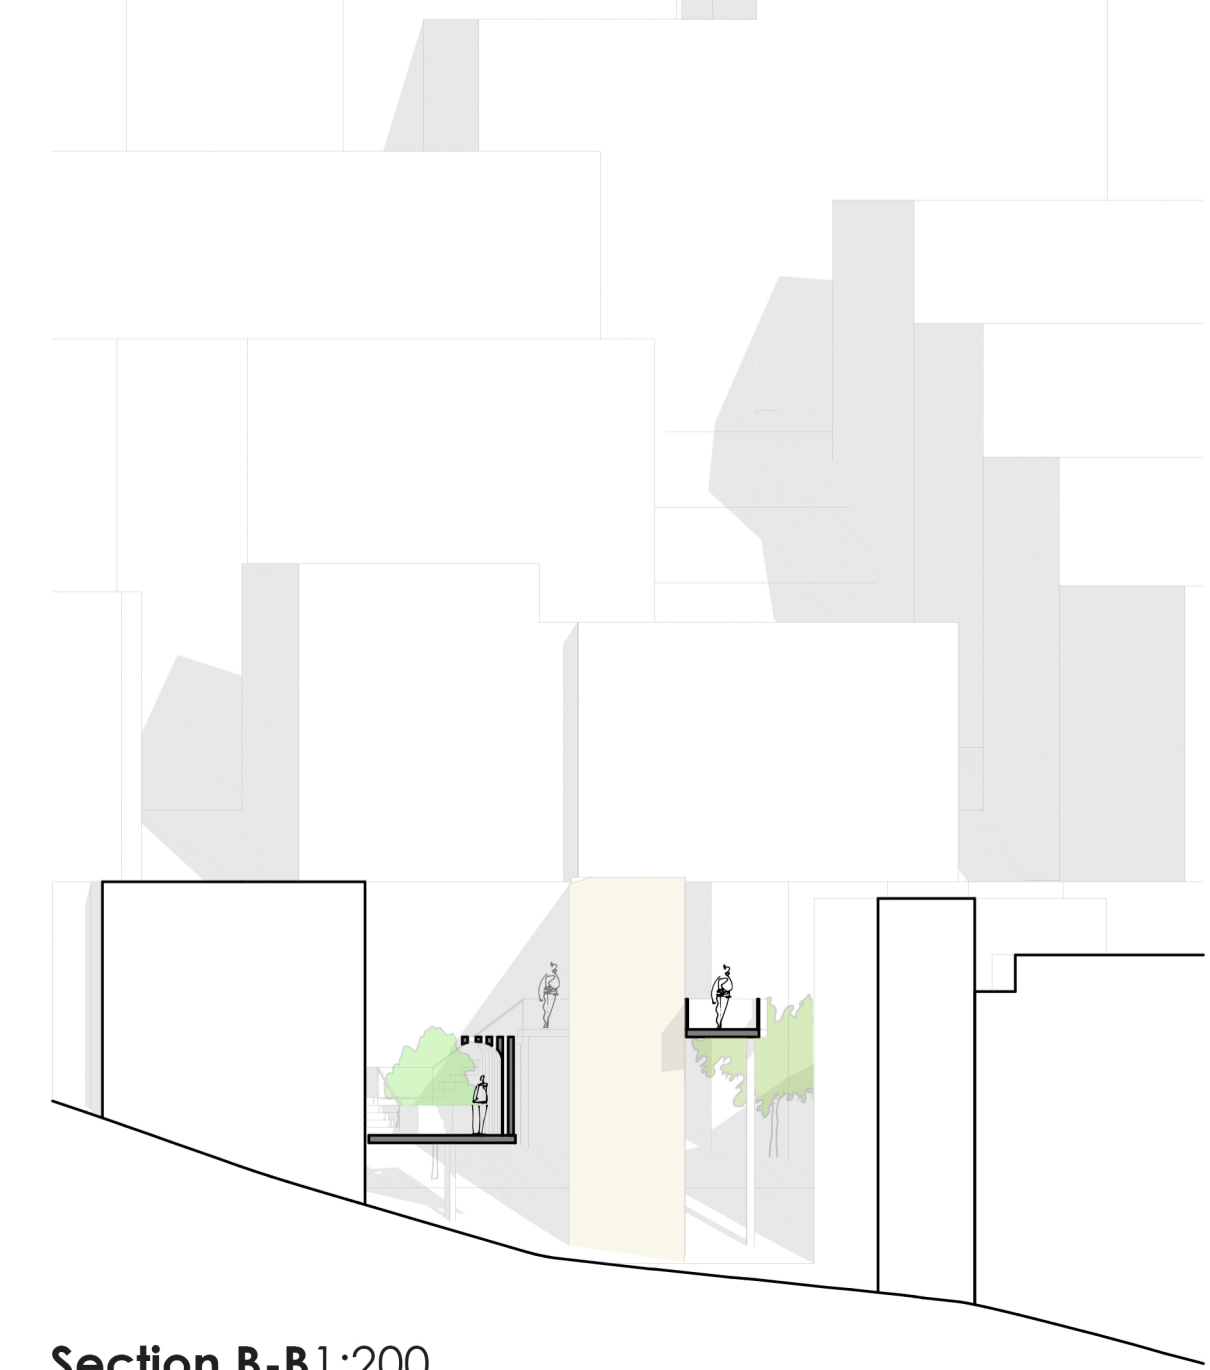

APPEARING **disappearing**

Convex and Concave
M.C. Escher
1955

Vigna di Leonardo Da Vinci
Edoardo Tresoldi
2015

"The Absent Matter is the representation of a mental projection, filter and shape through which places, instants and beings are narrated. It triggers uninterrupted dialogues with space and history, and projects the object's substance into an unknown temporal dimension: what has disappeared, or never existed, lives again in a different time."

- Plan 1:200**
- Green Area
 - Almond Tree
 - Figs Tree
 - Existing Trees
 - Historical Walls

Experience moments

Movement propose

Historical walls

Green

Section A-A 1:200

Section B-B1:200

South Elevation 1:200

PLACE 3

As the result of time

Current state

Plan 1:500

Section 1:500

Elevation 1:500

Views

Materials