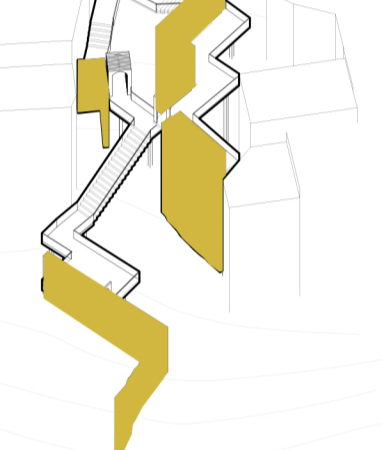

APPEARING **disappearing**

Convex and Concave
M.C. Escher
1955

Vigna di Leonardo Da Vinci
Edoardo Tresoldi
2015

"The Absent Matter is the representation of a mental projection, filter and shape through which places, instants and beings are narrated. It triggers uninterrupted dialogues with space and history, and projects the object's substance into an unknown temporal dimension: what has disappeared, or never existed, lives again in a different time."

- Plan 1:200**
- Green Area
 - Almond Tree
 - Figs Tree
 - Existing Trees
 - Historical Walls

Experience moments

Movement propose

Historical walls

Green

Section A-A 1:200

Section B-B1:200

South Elevation 1:200

PLACE 3

As the result of time

Current state

Plan 1:500

Section 1:500

Elevation 1:500

Views

Materials