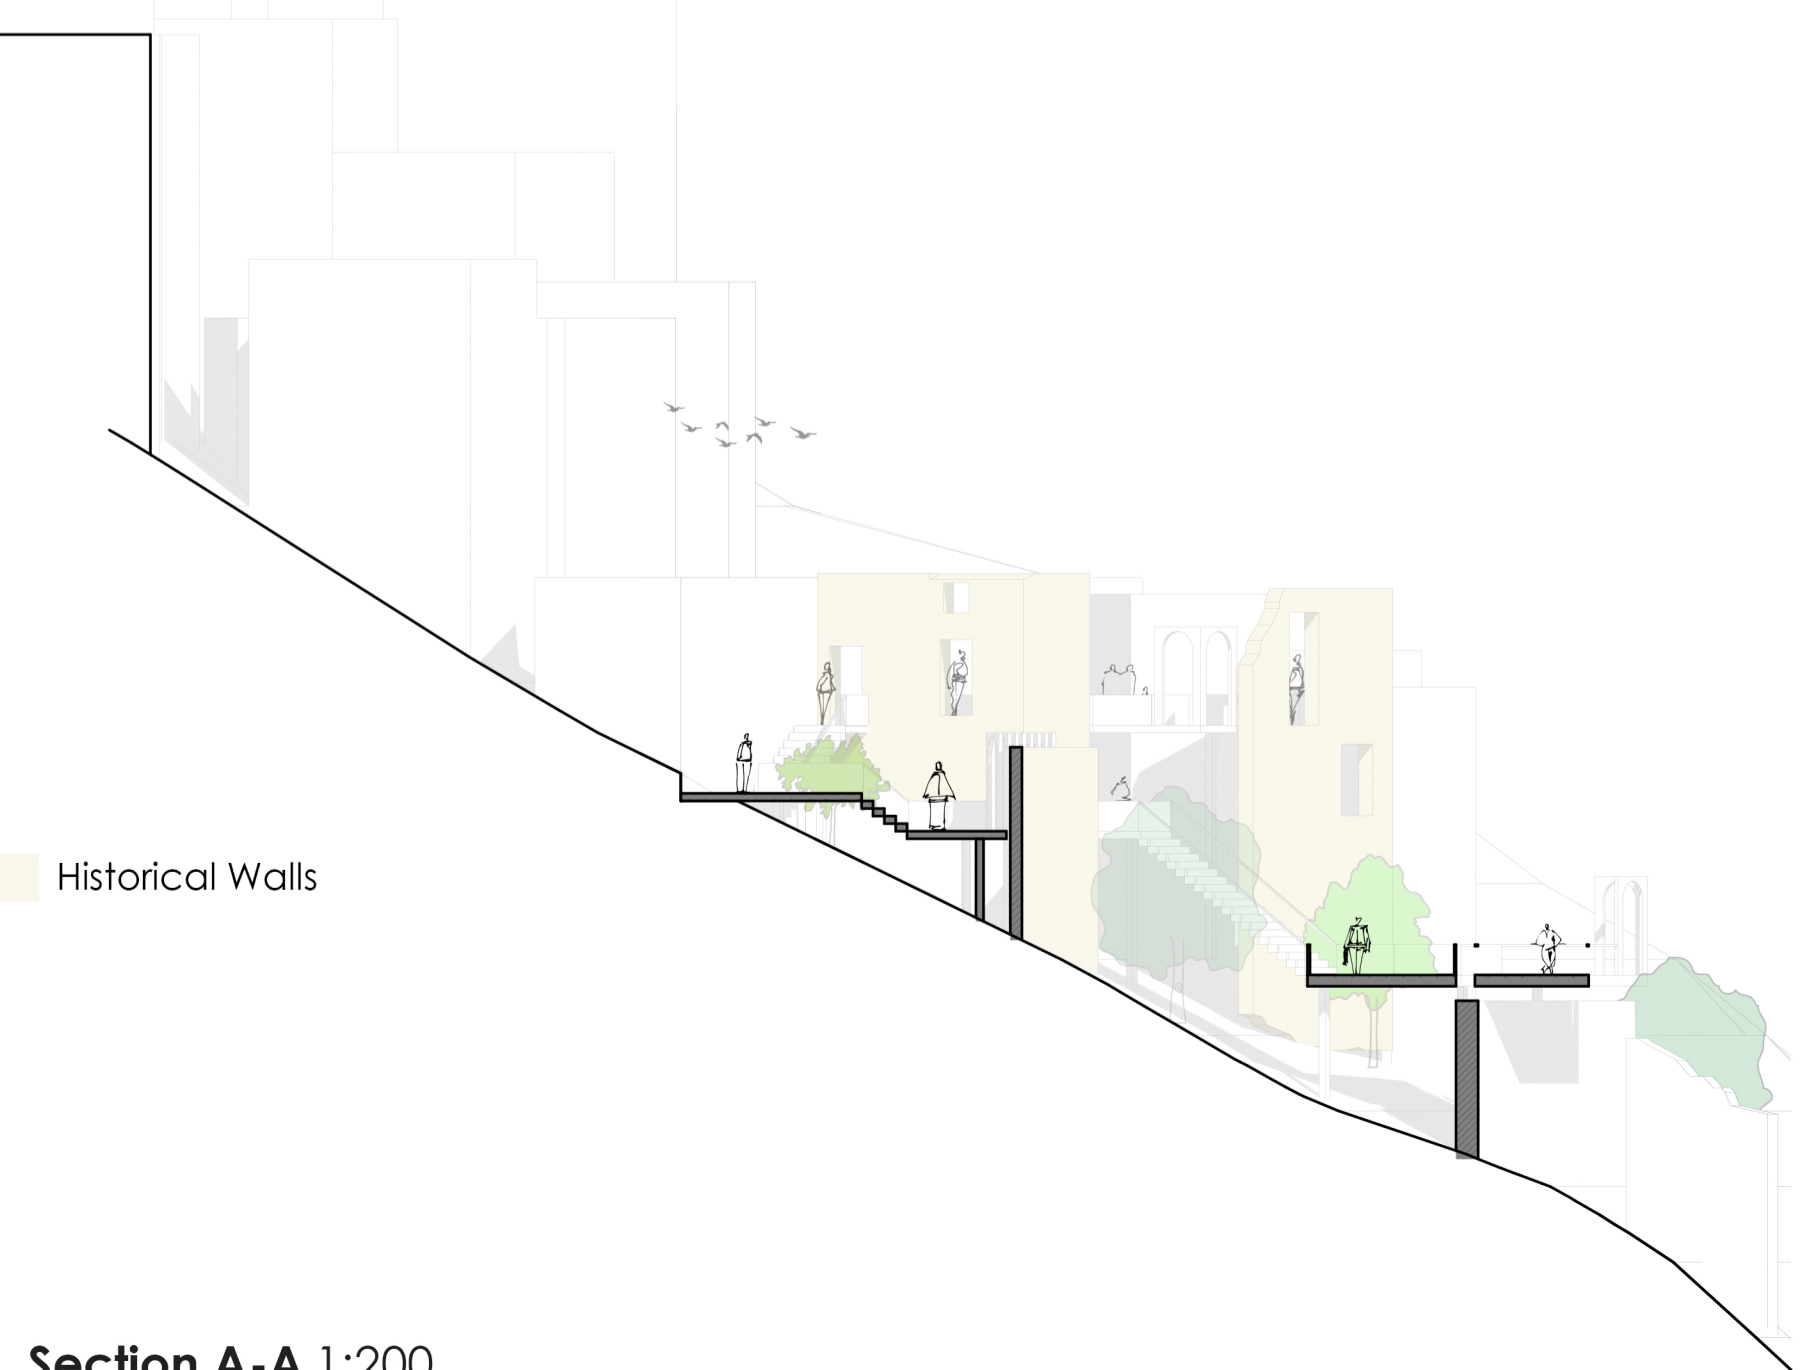

APPEARING **disappearing**

Convex and Concave
M.C. Escher
1955

Vigna di Leonardo Da Vinci
Edoardo Tresoldi
2015

"The Absent Matter is the representation of a mental projection, filter and shape through which places, instants and beings are narrated. It triggers uninterrupted dialogues with space and history, and projects the object's substance into an unknown temporal dimension: what has disappeared, or never existed, lives again in a different time."

- Plan 1:200**
- Green Area
 - Almond Tree
 - Figs Tree
 - Existing Trees
 - Historical Walls

Experience moments

Movement propose

Historical walls

Green

Section A-A 1:200

Section B-B1:200

South Elevation 1:200

PLACE 3

As the result of time

Current state

Plan 1:500

Section 1:500

Elevation 1:500

Views

Materials