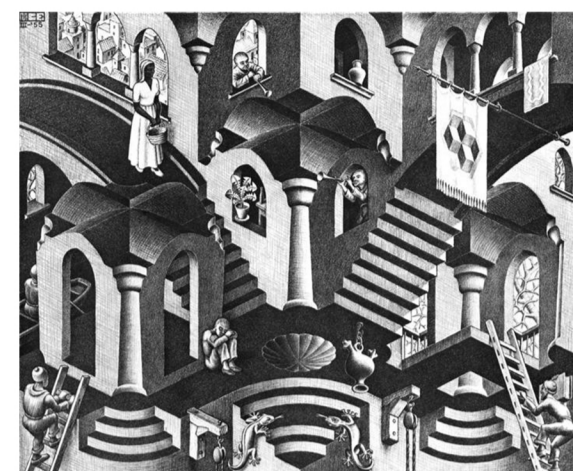

APPEARING **disappearing**

Convex and Concave
M.C. Escher
1955

Vigna di Leonardo Da Vinci
Edoardo Tresoldi
2015

"The Absent Matter is the representation of a mental projection, filter and shape through which places, instants and beings are narrated. It triggers uninterrupted dialogues with space and history, and projects the object's substance into an unknown temporal dimension: what has disappeared, or never existed, lives again in a different time."

- Plan 1:200**
- Green Area
 - Almond Tree
 - Figs Tree
 - Existing Trees
 - Historical Walls

Experience moments

Movement propose

Historical walls

Green

Section A-A 1:200

Section B-B1:200

South Elevation 1:200