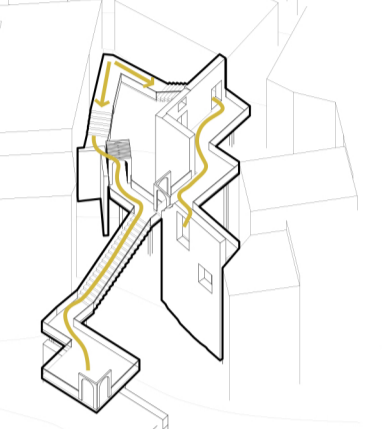

APPEARING **disappearing**

Convex and Concave
M.C. Escher
1955

Vigna di Leonardo Da Vinci
Edoardo Tresoldi
2015

"The Absent Matter is the representation of a mental projection, filter and shape through which places, instants and beings are narrated. It triggers uninterrupted dialogues with space and history, and projects the object's substance into an unknown temporal dimension: what has disappeared, or never existed, lives again in a different time."

- Plan 1:200**
- Green Area
 - Almond Tree
 - Figs Tree
 - Existing Trees
 - Historical Walls

Experience moments

Movement propose

Historical walls

Green

Section A-A 1:200

Section B-B1:200

South Elevation 1:200

PLACE 3

As the result of time

Current state

Plan 1:500

Section 1:500

Elevation 1:500

Views

Materials