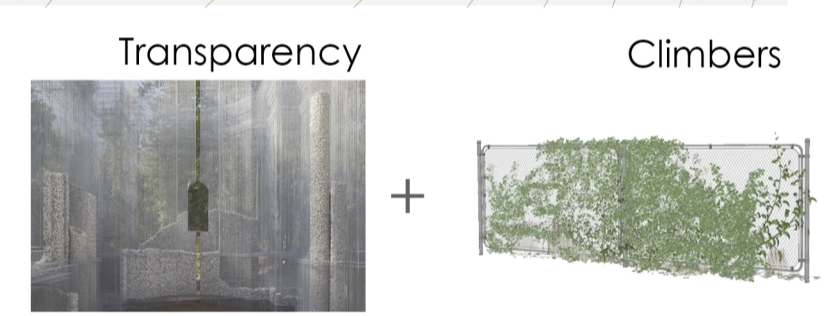

APPEARING **disappearing**

Convex and Concave
M.C. Escher
1955

Vigna di Leonardo Da Vinci
Edoardo Tresoldi
2015

"The Absent Matter is the representation of a mental projection, filter and shape through which places, instants and beings are narrated. It triggers uninterrupted dialogues with space and history, and projects the object's substance into an unknown temporal dimension: what has disappeared, or never existed, lives again in a different time."

- Plan 1:200**
- Green Area
 - Almond Tree
 - Figs Tree
 - Existing Trees
 - Historical Walls

Experience moments

Movement propose

Historical walls

Green

Section A-A 1:200

Section B-B1:200

South Elevation 1:200