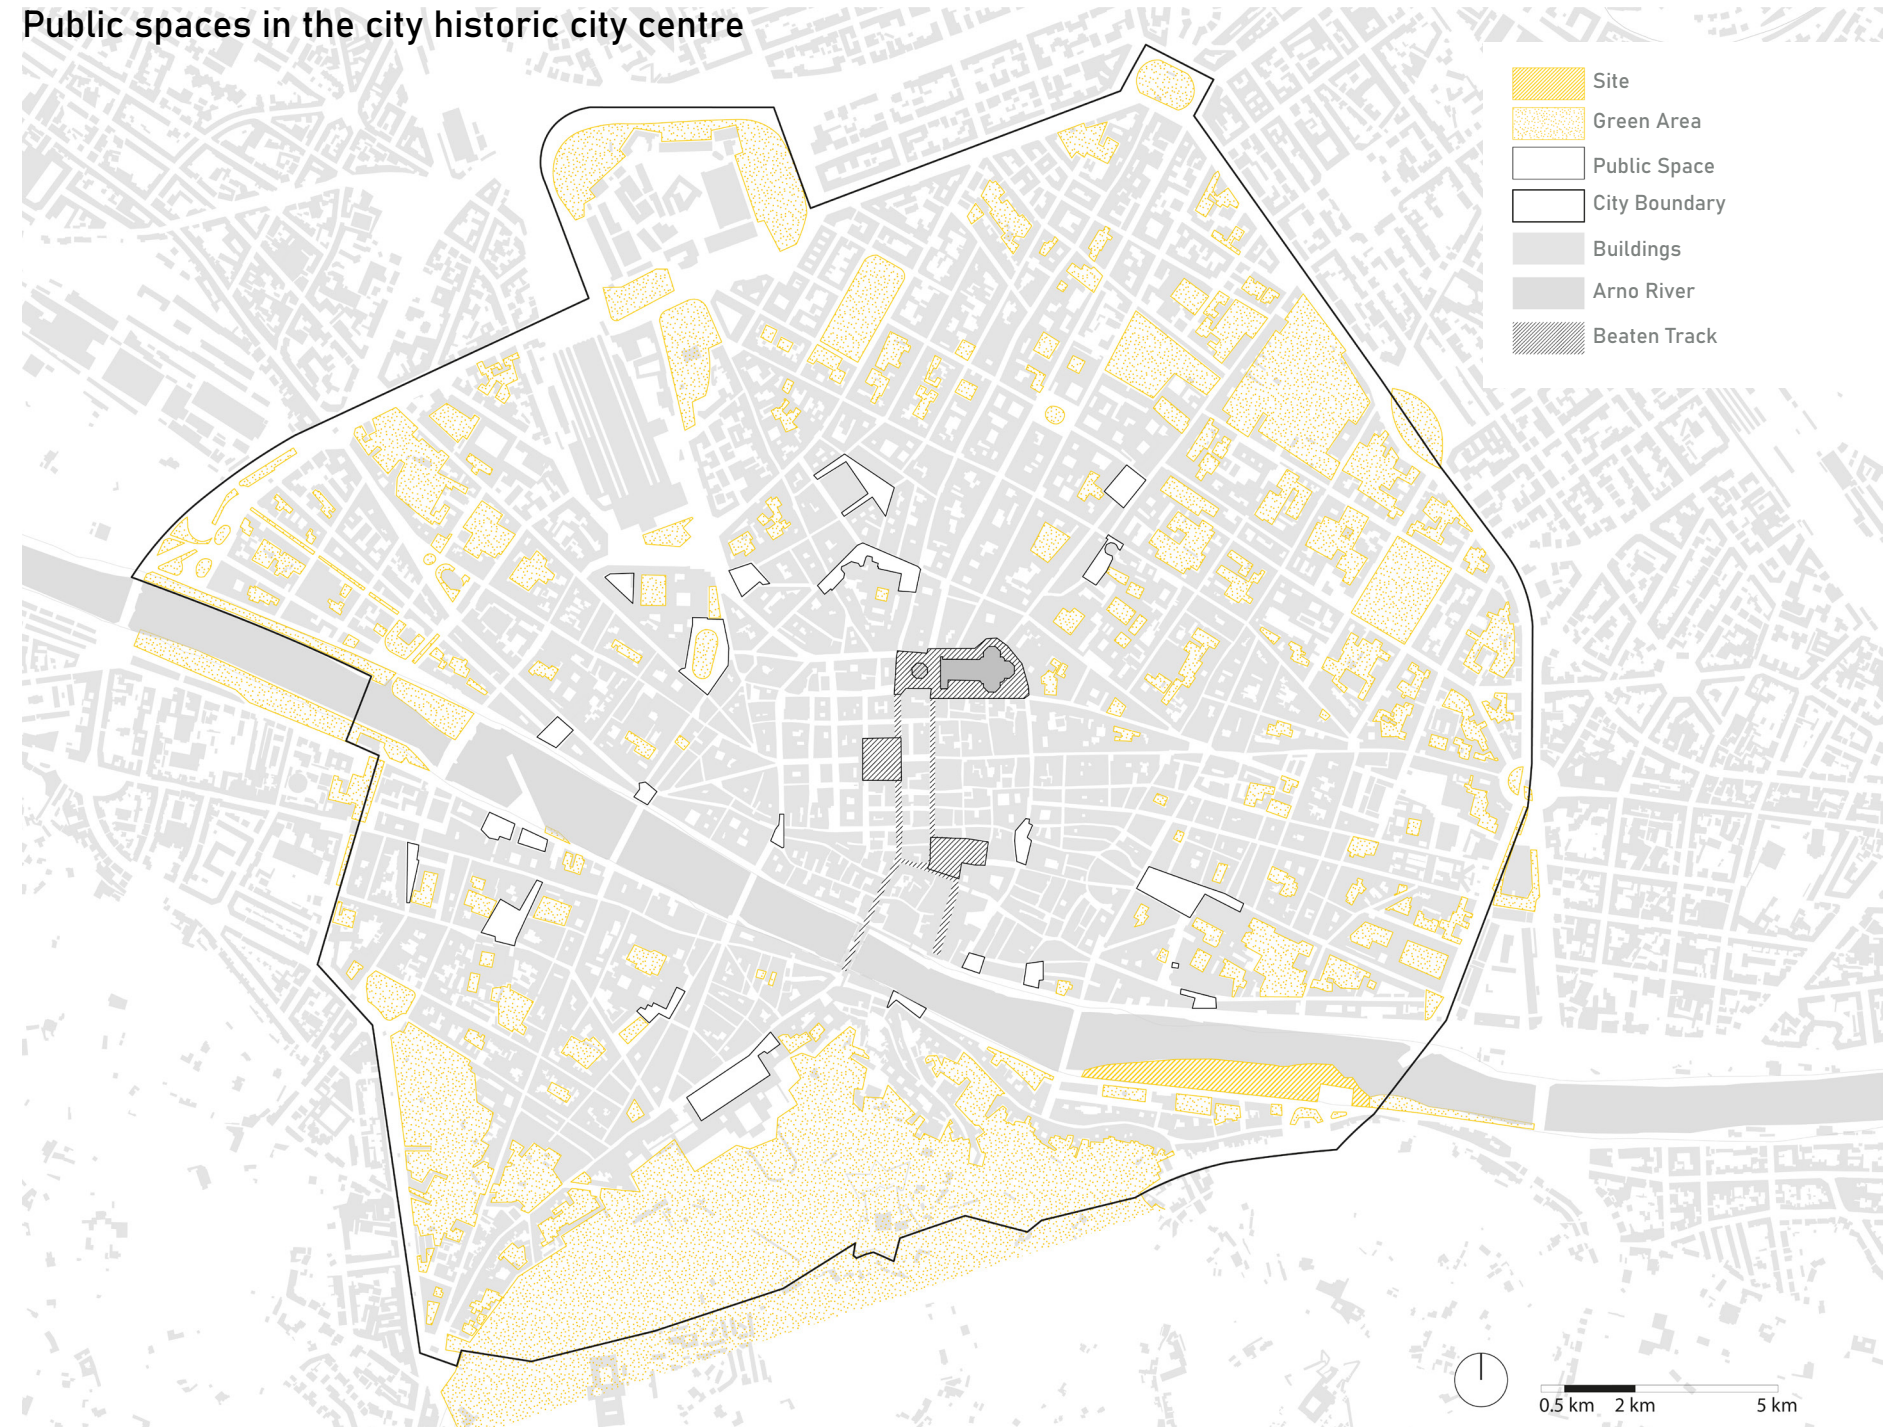

Public spaces in the city historic city centre

Monuments in the historic city centre

Busiest street and cycle lane in the historic city centre

Renaissance ring connection

1. Trezo Garden

2. Porta San Niccolò

3. Piazzale Michelangelo

4. Basilica di San Miniato

5. EdV a Garden with a View