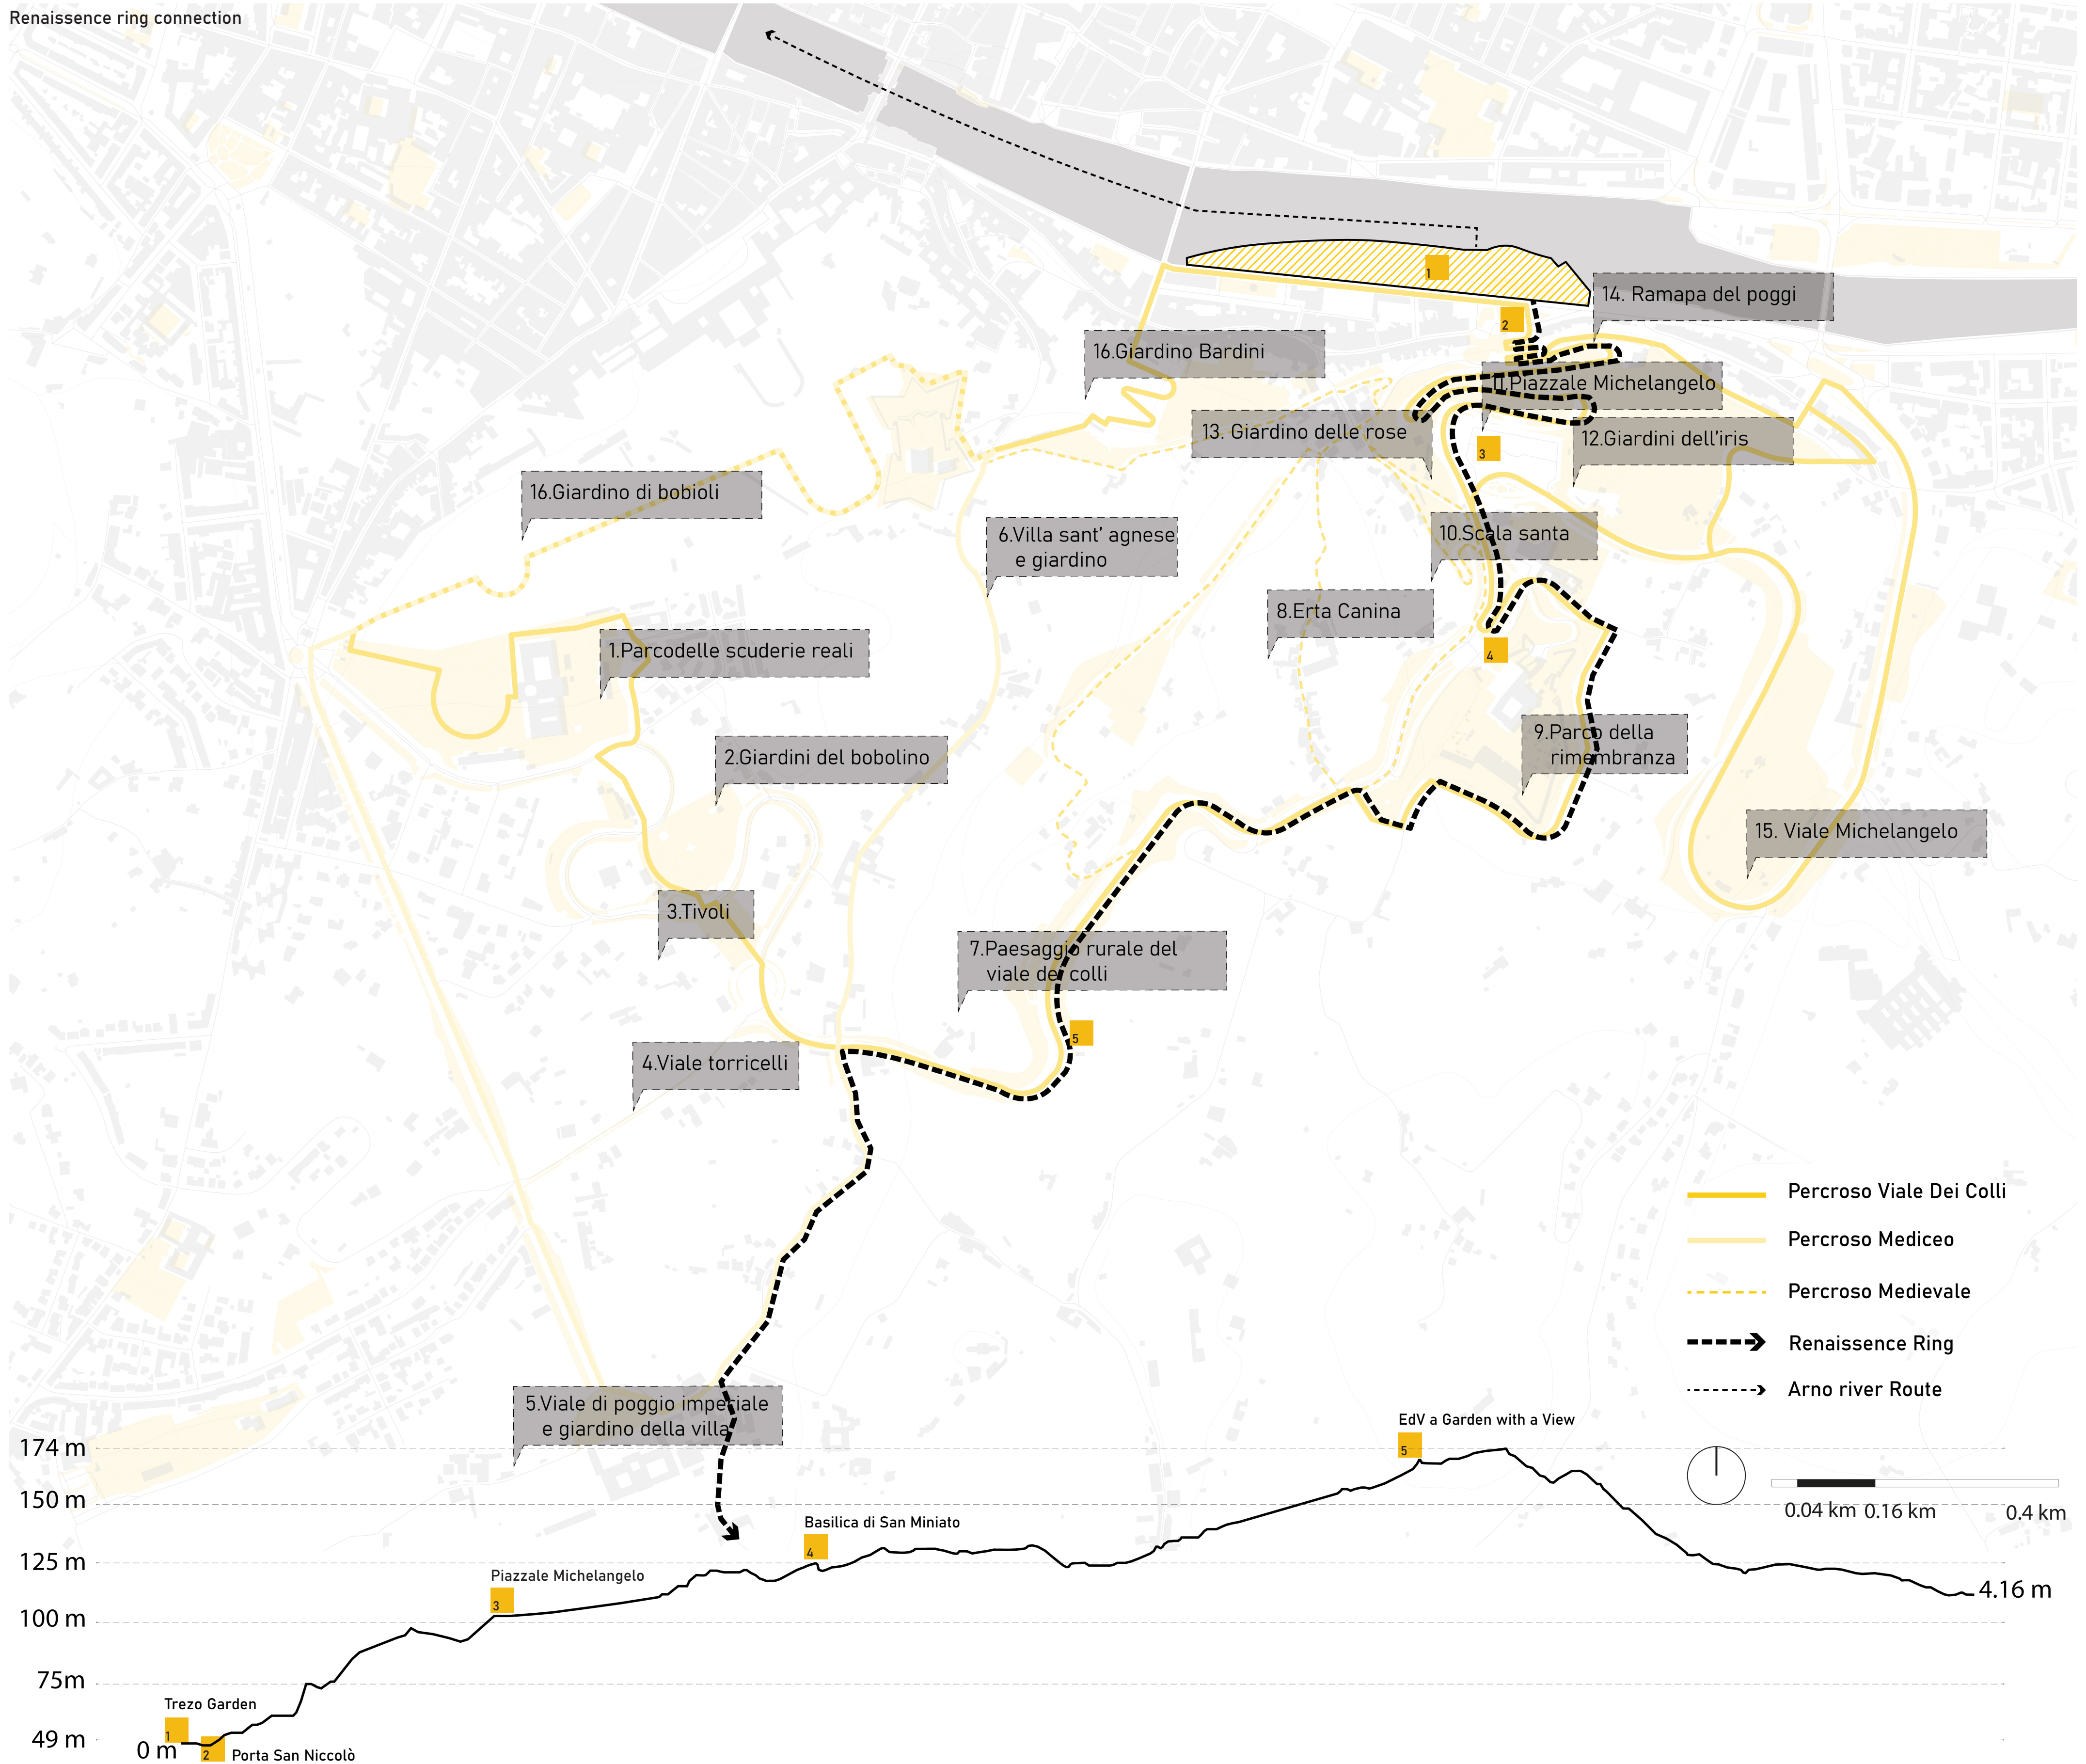

Public spaces in the city historic city centre

Monuments in the historic city centre

Busiest street and cycle lane in the historic city centre

Renaissance ring connection

1. Trezo Garden

2. Porta San Niccolò

3. Piazzale Michelangelo

4. Basilica di San Miniato

5. EdV a Garden with a View