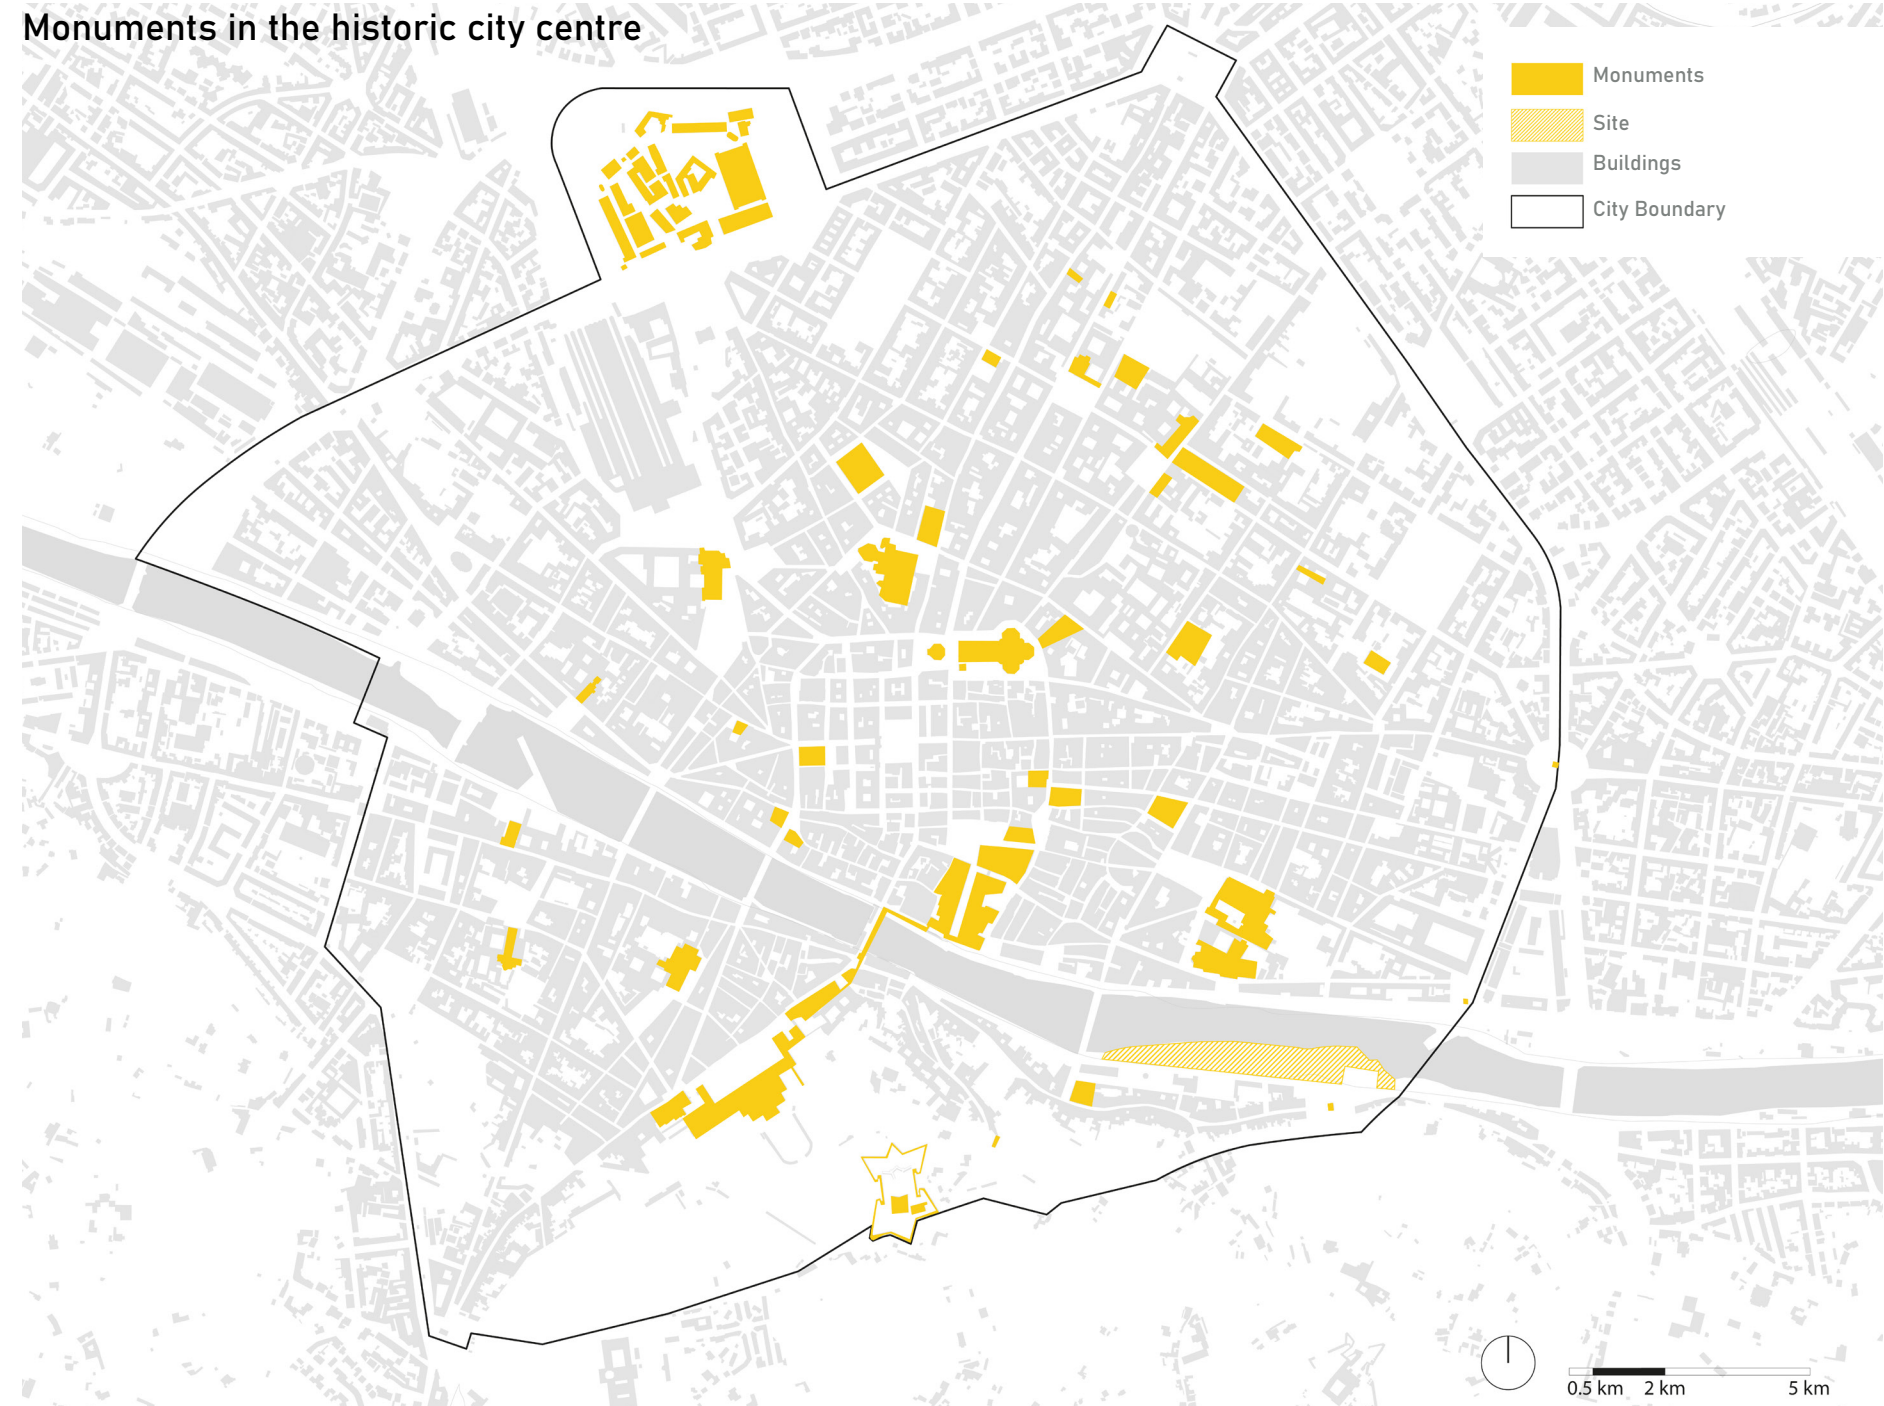

Public spaces in the city historic city centre

Monuments in the historic city centre

Busiest street and cycle lane in the historic city centre

Renaissance ring connection

1. Trezo Garden

2. Porta San Niccolò

3. Piazzale Michelangelo

4. Basilica di San Miniato

5. EdV a Garden with a View