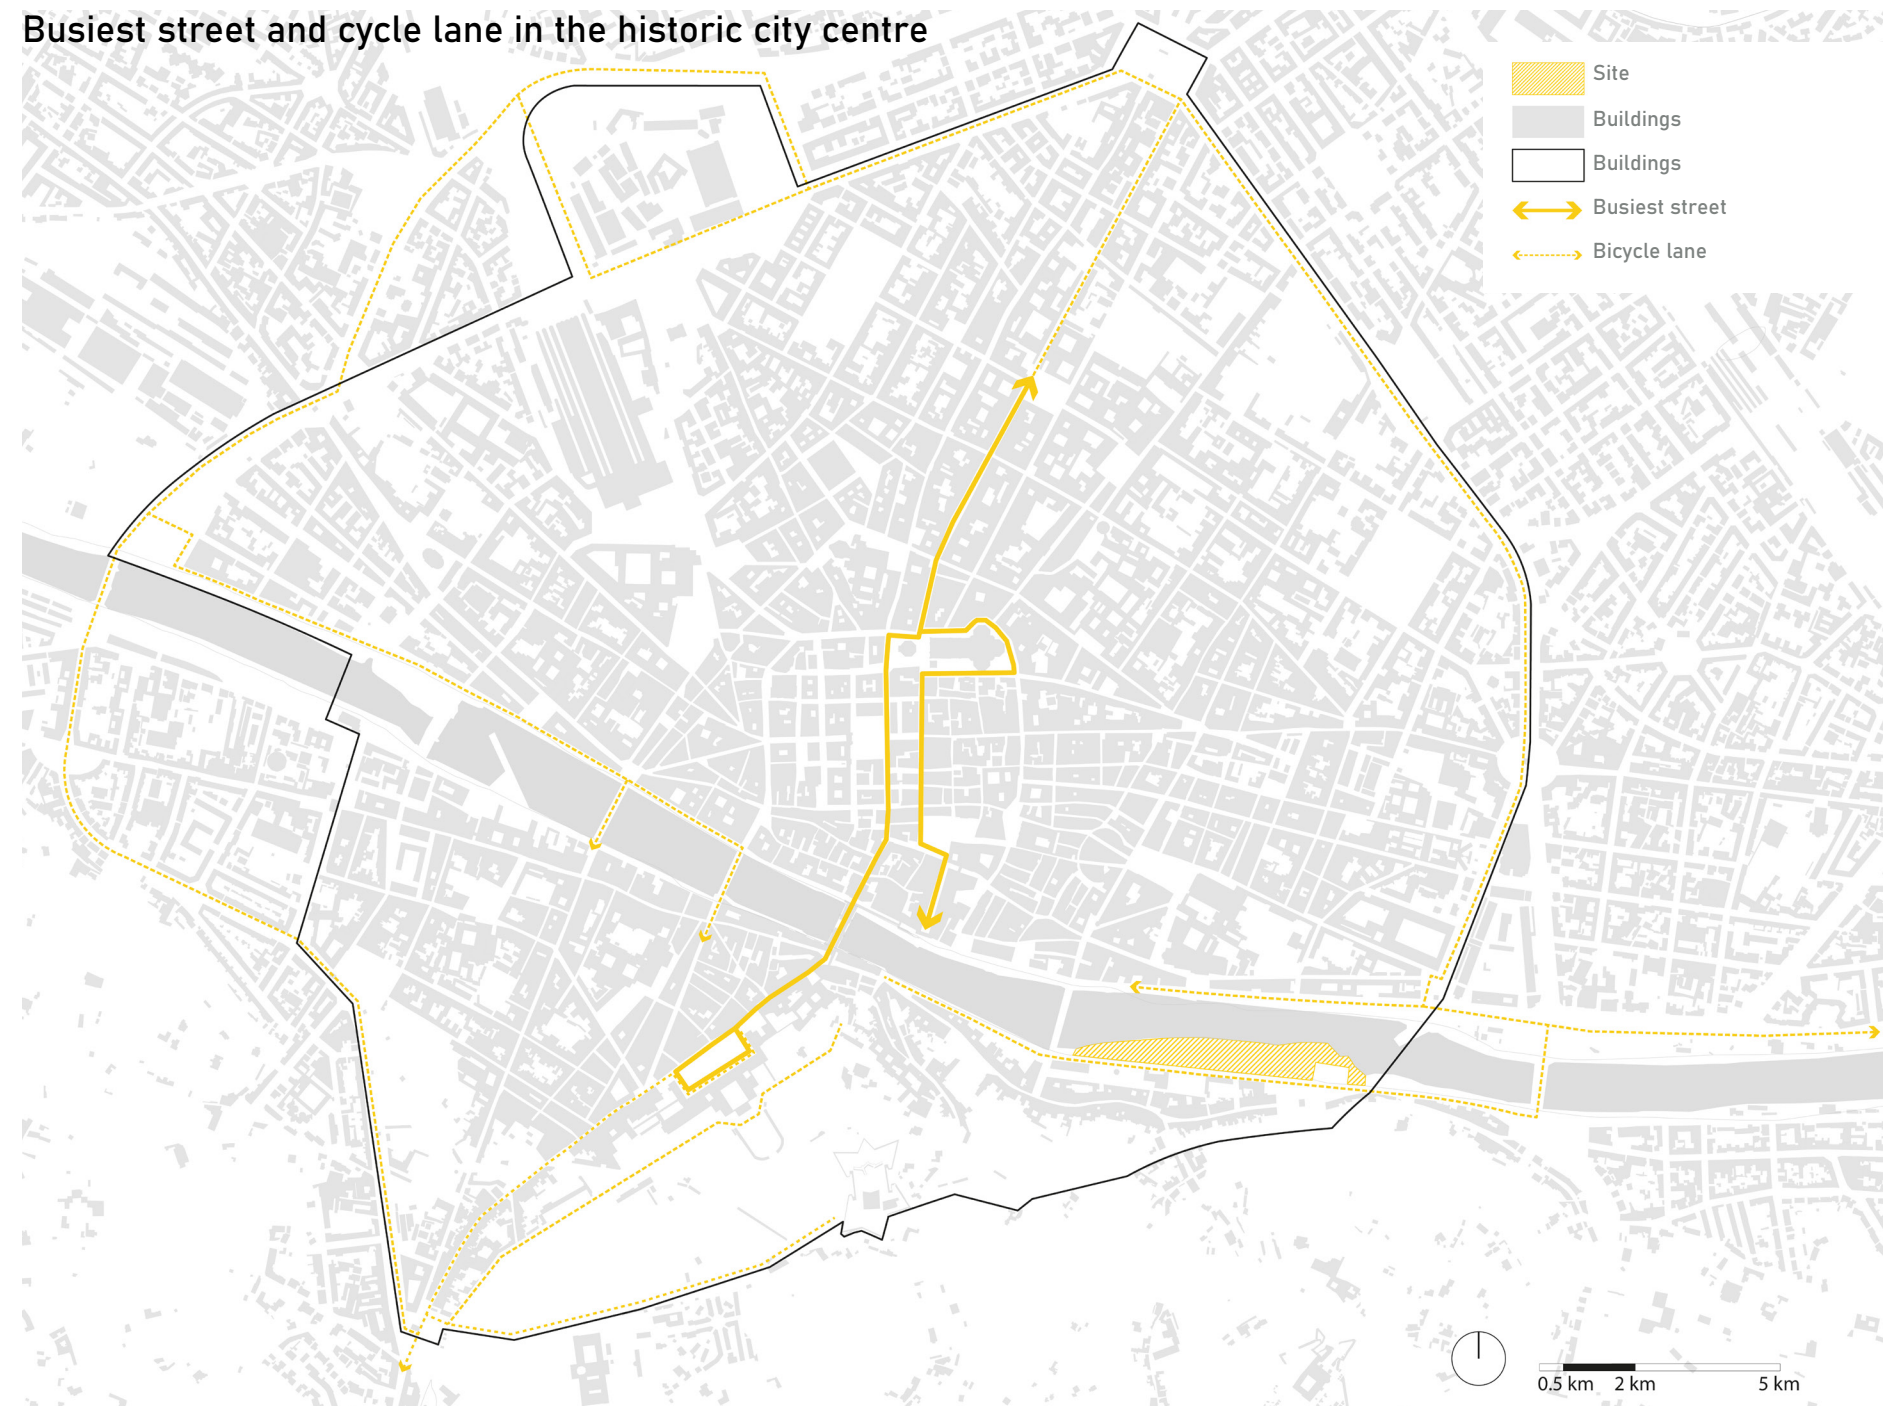

Public spaces in the city historic city centre

Monuments in the historic city centre

Busiest street and cycle lane in the historic city centre

Renaissance ring connection

1. Trezo Garden

2. Porta San Niccolò

3. Piazzale Michelangelo

4. Basilica di San Miniato

5. EdV a Garden with a View