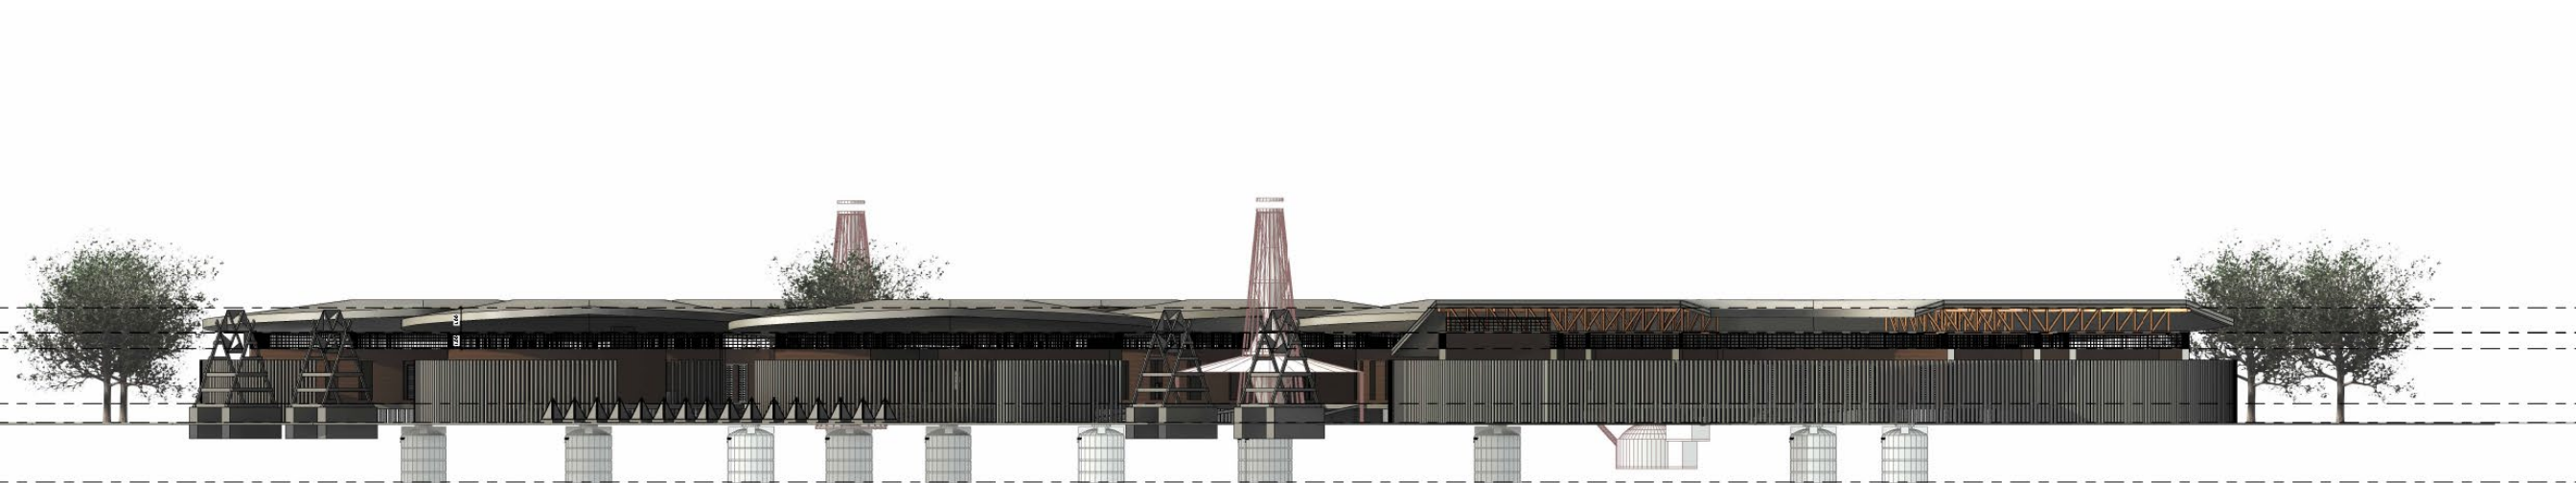

POLITECNICO
MILANO 1863

Professor: Enrico Sergio Mazzucchelli
Master thesis of: Parisa Raesi
Academic year 2020 – 2021

Drawing No:1

Description: Ground plan

POLITECNICO
MILANO 1863

Professor: Enrico Sergio Mazzucchelli
Master thesis of: Parisa Raesi
Academic year 2020 – 2021

Drawing No:2

Description: Water pipe plan

POLITECNICO
MILANO 1863

Professor: Enrico Sergio Mazzucchelli
Master thesis of: Parisa Raesi
Academic year 2020 – 2021

Drawing No:3

Description: Gas pipe plan

POLITECNICO
MILANO 1863

Professor: Enrico Sergio Mazzucchelli
Master thesis of: Parisa Raesi
Academic year 2020 – 2021

Drawing No:4

Description: Roof plan

POLITECNICO
MILANO 1863

Professor: Enrico Sergio Mazzucchelli
Master thesis of: Parisa Raesi
Academic year 2020 – 2021

Drawing No:5

Description: East & West elevation

POLITECNICO
MILANO 1863

Professor: Enrico Sergio Mazzucchelli
Master thesis of: Parisa Raesi
Academic year 2020 – 2021

Drawing No:6

Description: North & South elevation