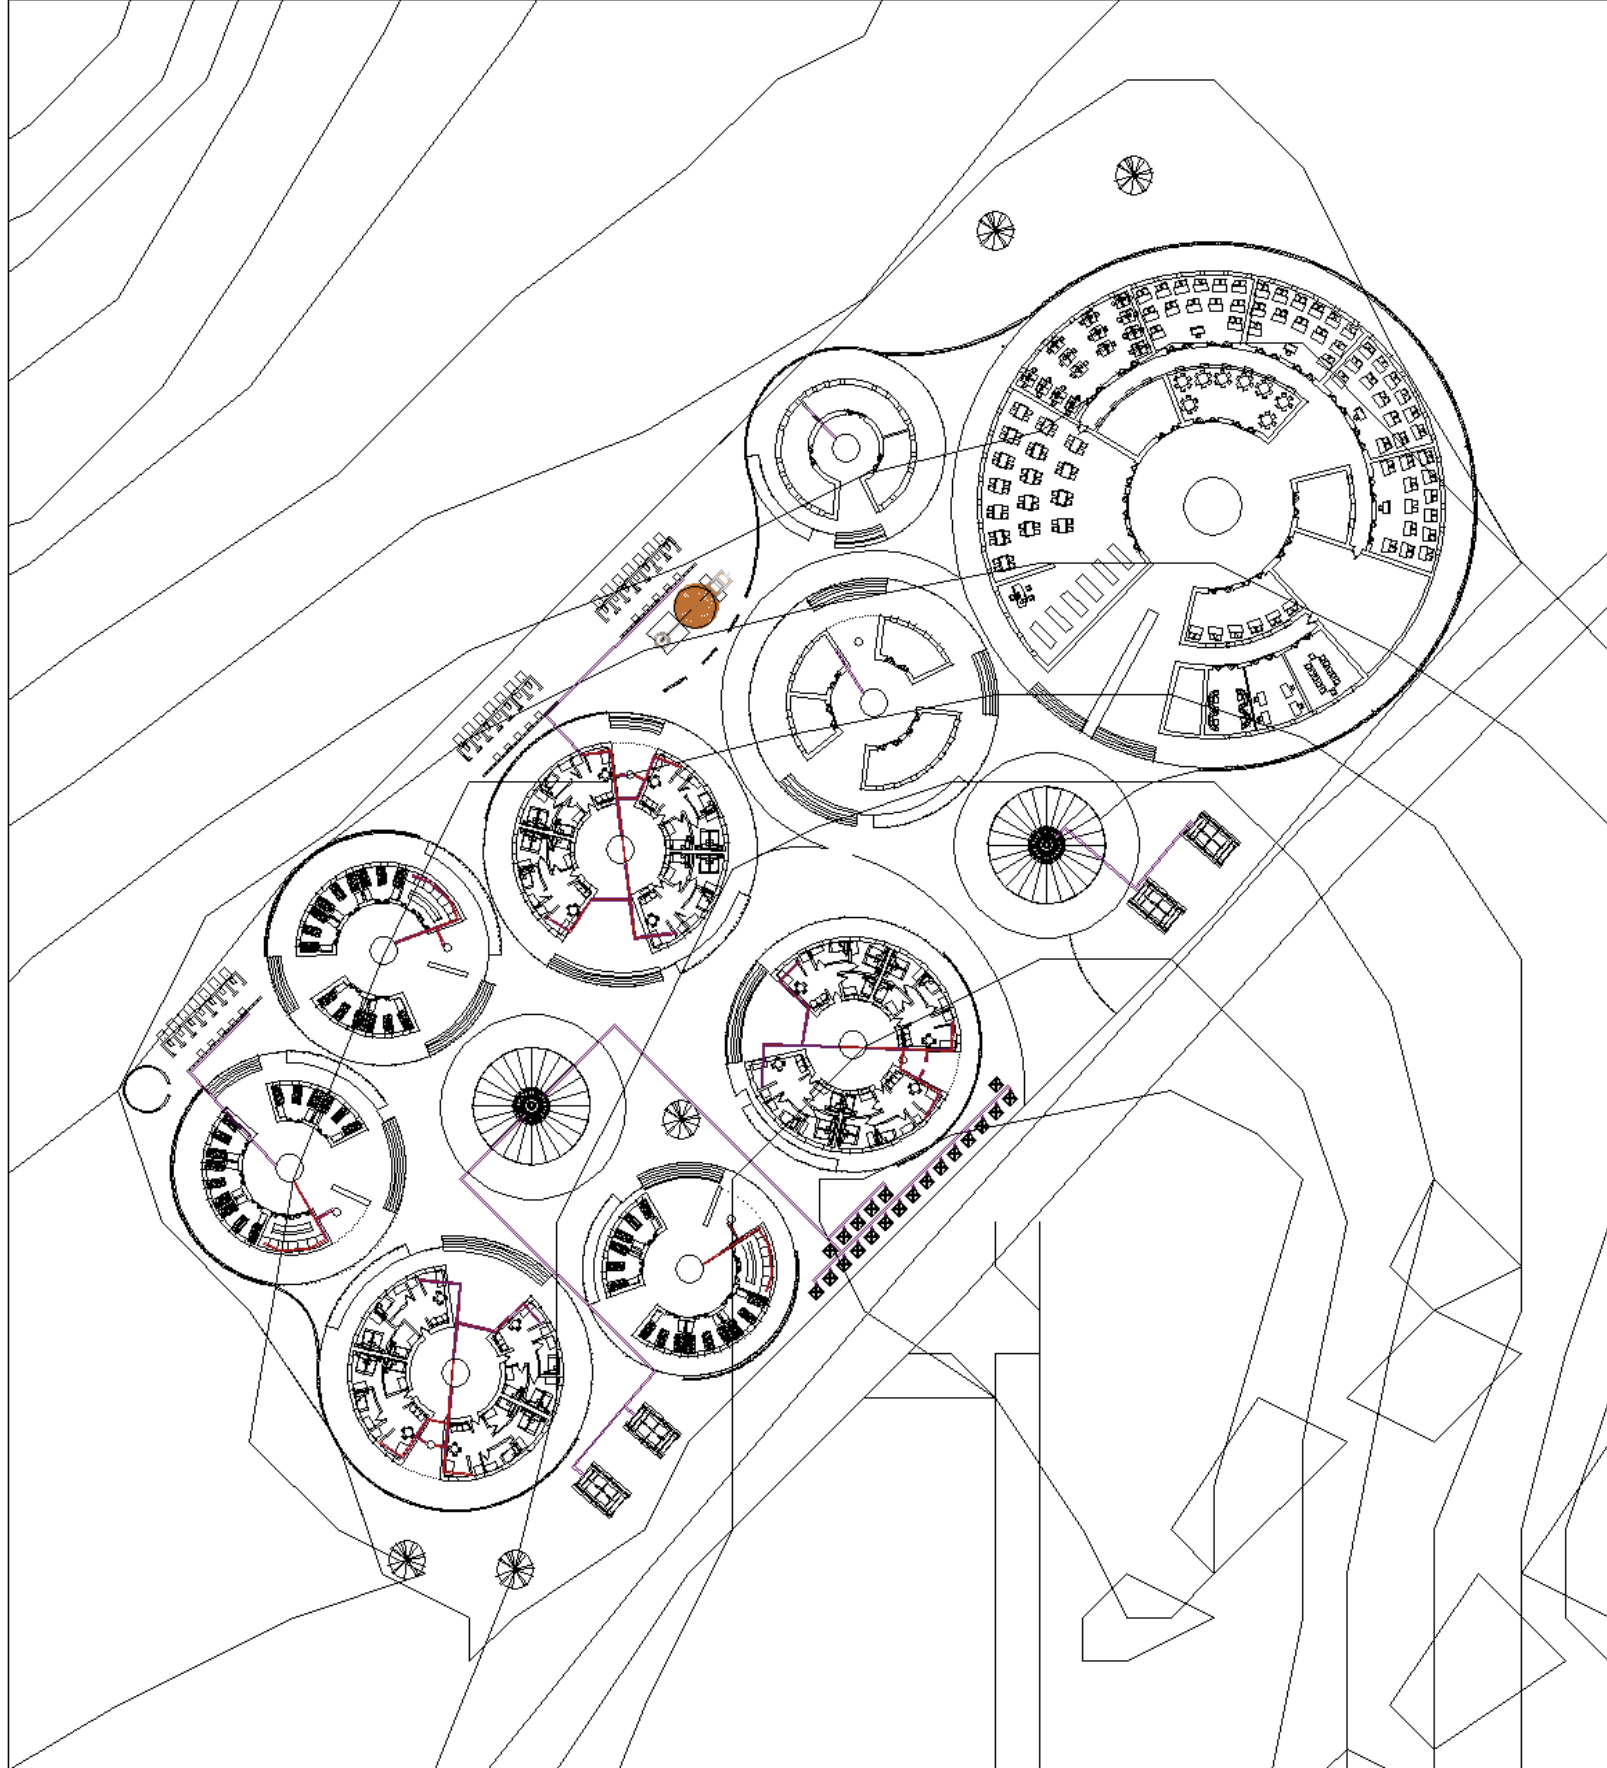

POLITECNICO
MILANO 1863

Professor: Enrico Sergio Mazzucchelli
Master thesis of: Parisa Raesi
Academic year 2020 – 2021

Drawing No:1

Description: Ground plan

POLITECNICO
MILANO 1863

Professor: Enrico Sergio Mazzucchelli
Master thesis of: Parisa Raesi
Academic year 2020 – 2021

Drawing No:2

Description: Water pipe plan

POLITECNICO
MILANO 1863

Professor: Enrico Sergio Mazzucchelli
Master thesis of: Parisa Raesi
Academic year 2020 – 2021

Drawing No:3

Description: Gas pipe plan

POLITECNICO
MILANO 1863

Professor: Enrico Sergio Mazzucchelli
Master thesis of: Parisa Raesi
Academic year 2020 – 2021

Drawing No:4

Description: Roof plan

POLITECNICO
MILANO 1863

Professor: Enrico Sergio Mazzucchelli
Master thesis of: Parisa Raesi
Academic year 2020 – 2021

Drawing No:5

Description: East & West elevation

POLITECNICO
MILANO 1863

Professor: Enrico Sergio Mazzucchelli
Master thesis of: Parisa Raesi
Academic year 2020 – 2021

Drawing No:6

Description: North & South elevation