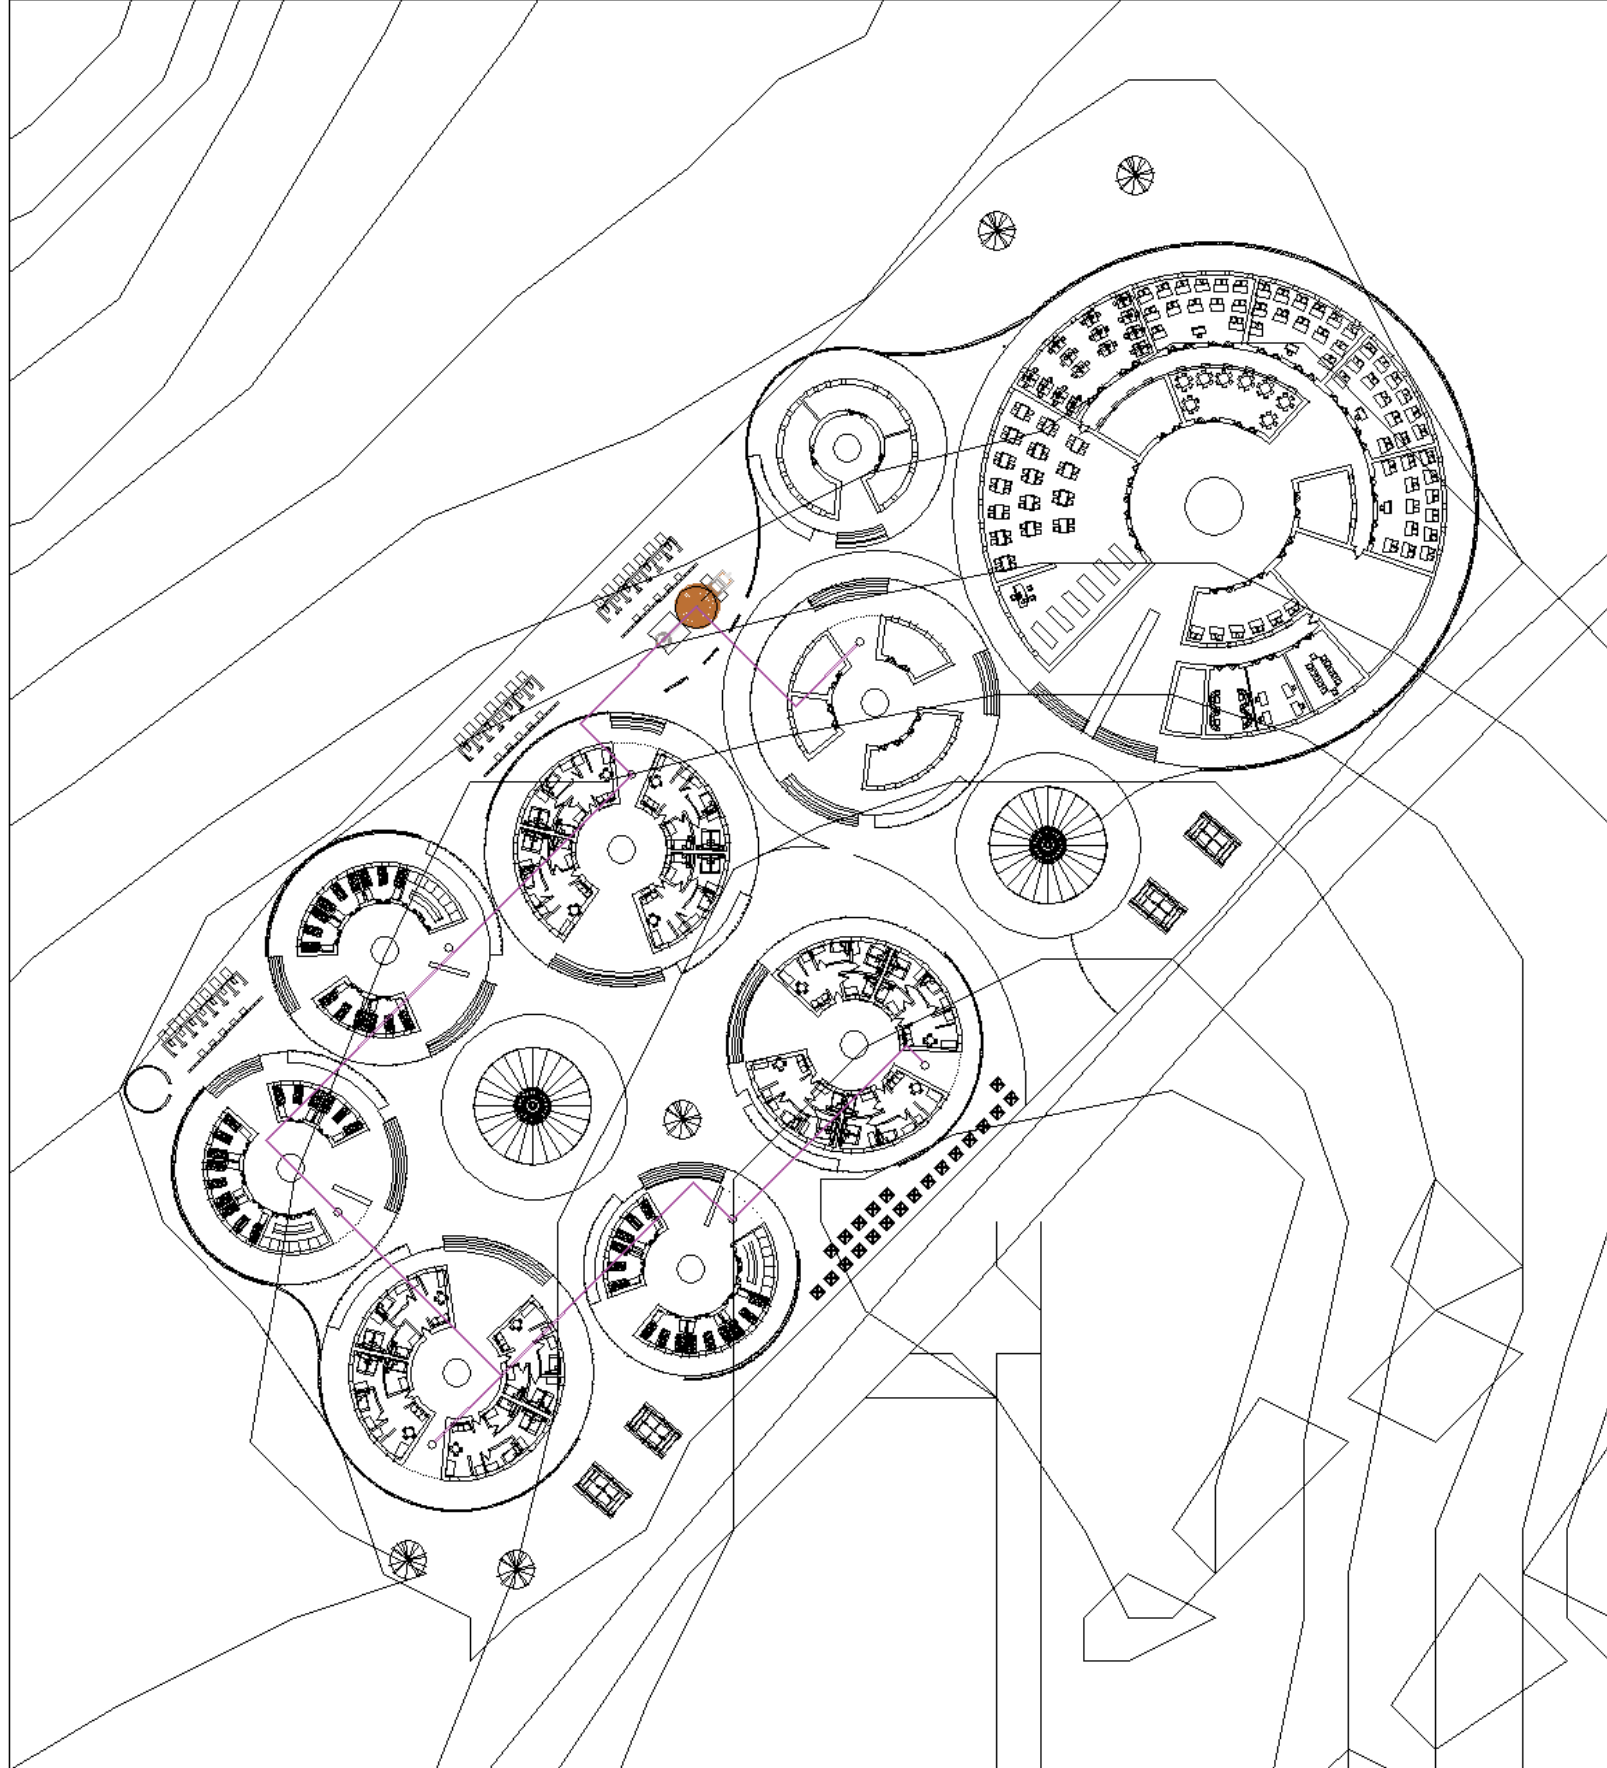

POLITECNICO
MILANO 1863

Professor: Enrico Sergio Mazzucchelli
Master thesis of: Parisa Raesi
Academic year 2020 – 2021

Drawing No:1

Description: Ground plan

POLITECNICO
MILANO 1863

Professor: Enrico Sergio Mazzucchelli
Master thesis of: Parisa Raesi
Academic year 2020 – 2021

Drawing No:2

Description: Water pipe plan

POLITECNICO
MILANO 1863

Professor: Enrico Sergio Mazzucchelli
Master thesis of: Parisa Raesi
Academic year 2020 – 2021

Drawing No:3

Description: Gas pipe plan

POLITECNICO
MILANO 1863

Professor: Enrico Sergio Mazzucchelli
Master thesis of: Parisa Raesi
Academic year 2020 – 2021

Drawing No:4

Description: Roof plan

POLITECNICO
MILANO 1863

Professor: Enrico Sergio Mazzucchelli
Master thesis of: Parisa Raesi
Academic year 2020 – 2021

Drawing No:5

Description: East & West elevation

POLITECNICO
MILANO 1863

Professor: Enrico Sergio Mazzucchelli
Master thesis of: Parisa Raesi
Academic year 2020 – 2021

Drawing No:6

Description: North & South elevation