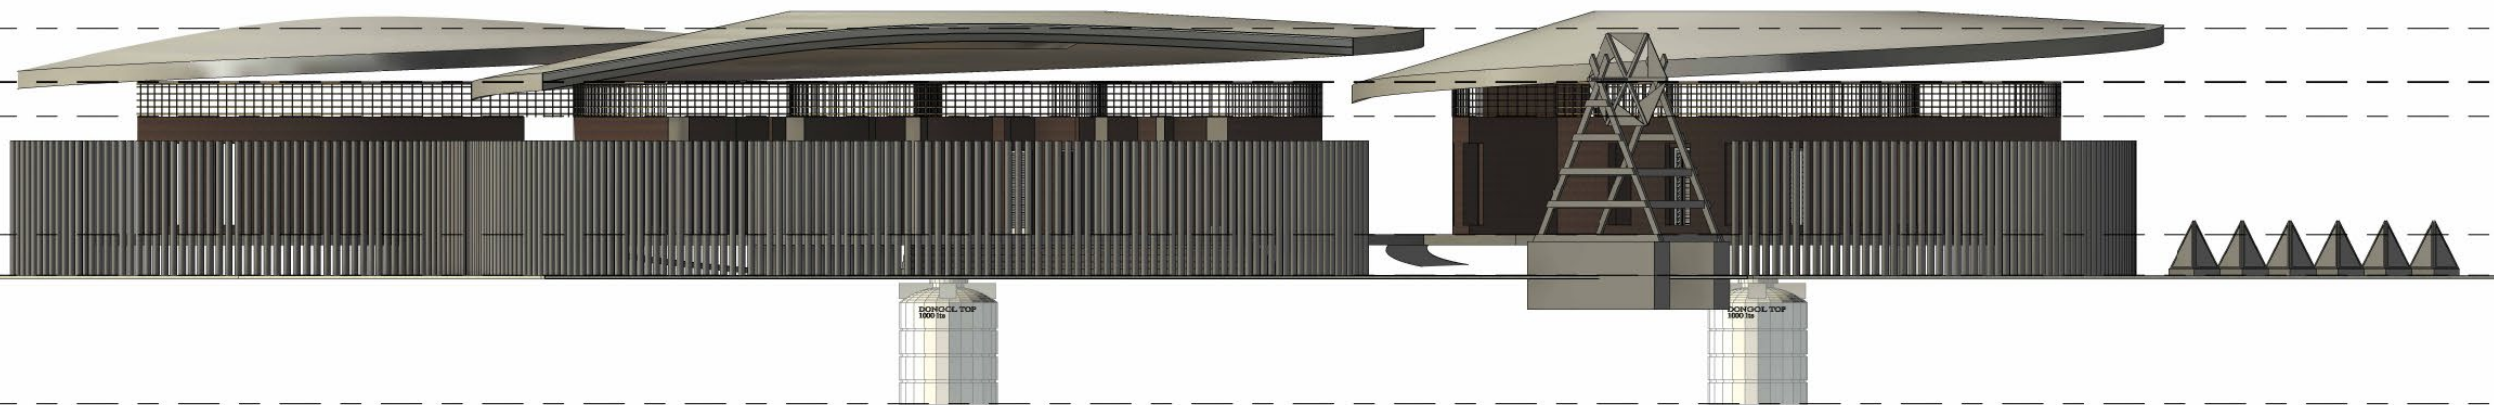

Drawing No:2

Description: Water pipe plan

POLITECNICO
MILANO 1863

Professor: Enrico Sergio Mazzucchelli
Master thesis of: Parisa Raesi
Academic year 2020 – 2021

Drawing No:3

Description: Gas pipe plan

POLITECNICO
MILANO 1863

Professor: Enrico Sergio Mazzucchelli
Master thesis of: Parisa Raesi
Academic year 2020 – 2021

Drawing No:4

Description: Roof plan

POLITECNICO
MILANO 1863

Professor: Enrico Sergio Mazzucchelli
Master thesis of: Parisa Raesi
Academic year 2020 – 2021

Drawing No:5

Description: East & West elevation

POLITECNICO
MILANO 1863

Professor: Enrico Sergio Mazzucchelli
Master thesis of: Parisa Raesi
Academic year 2020 – 2021

Drawing No:6

Description: North & South elevation