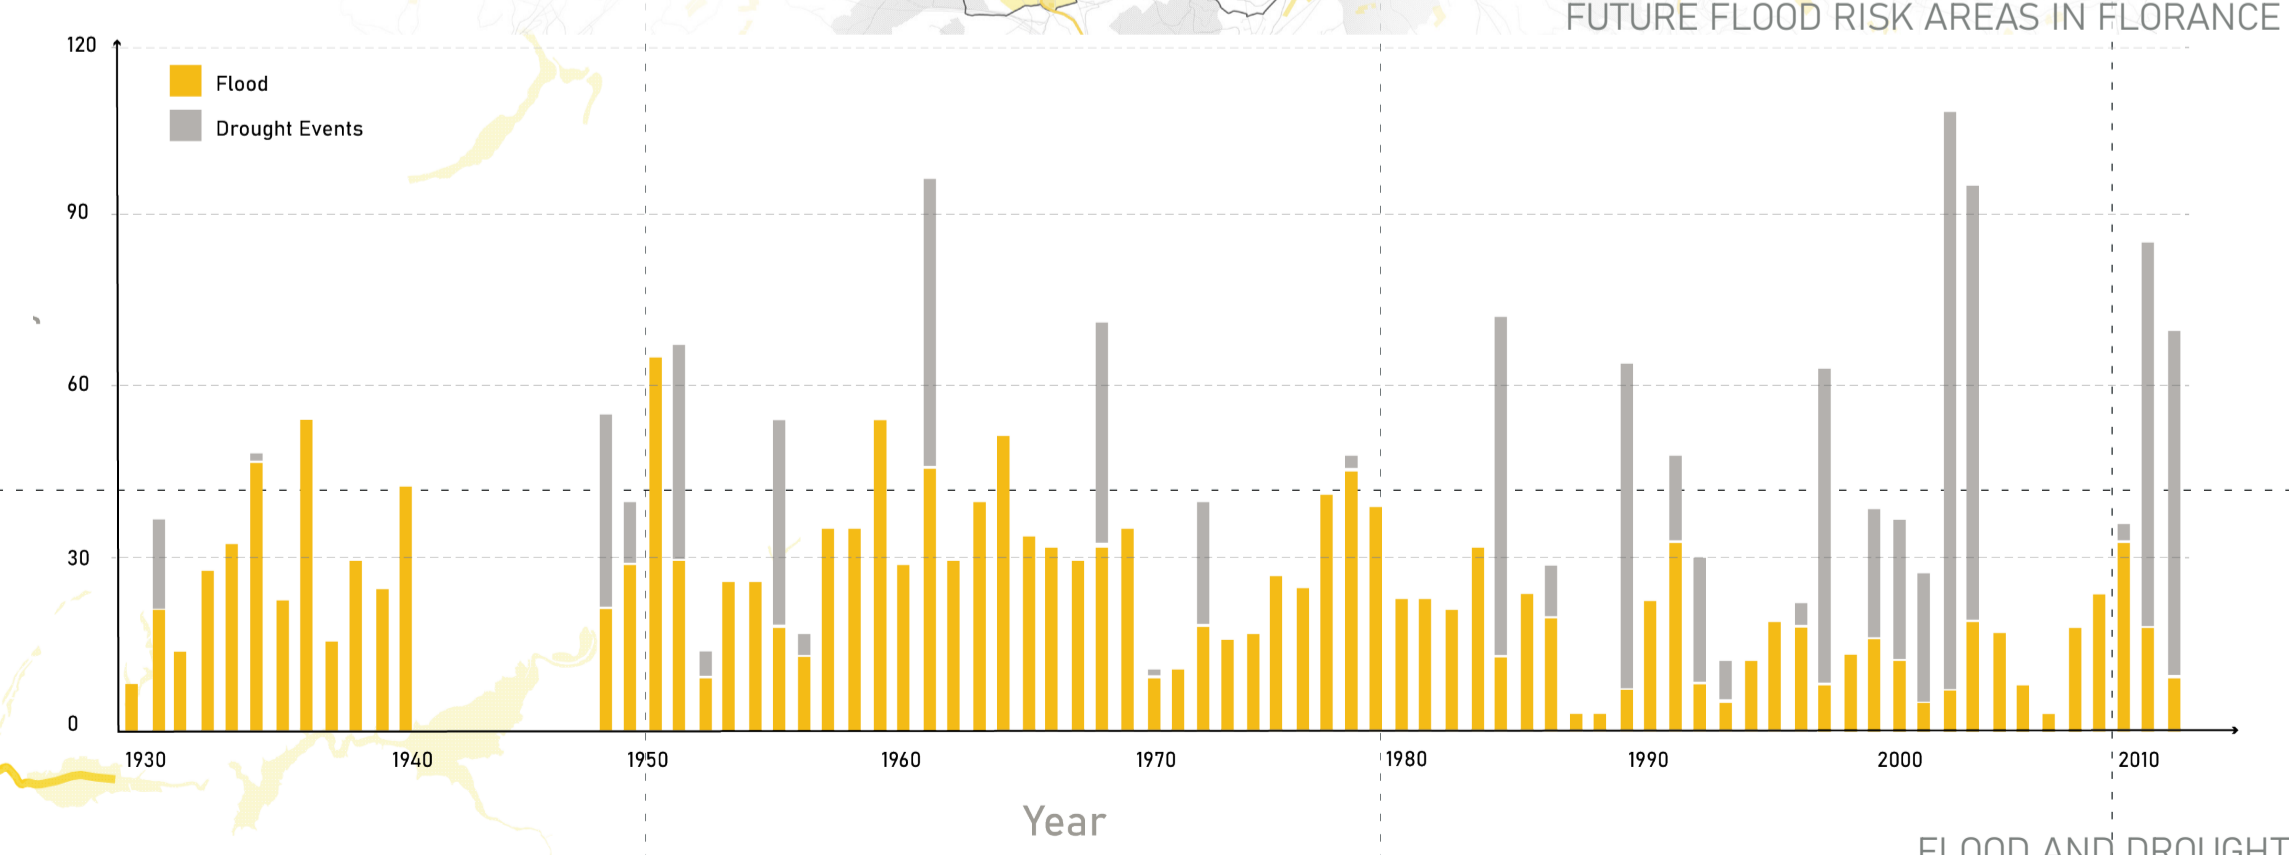

ARNO AND FLOOD SCNARIOS

- Flood risk areas
- Boundary
- Tributaries of Arno River
- Arno River
- Flood risk areas in 200 years

ARNO RIVER CATCHMENT AREA

FUTURE FLOOD RISK AREAS IN FLORENCE

FLOOD AND DROUGHT