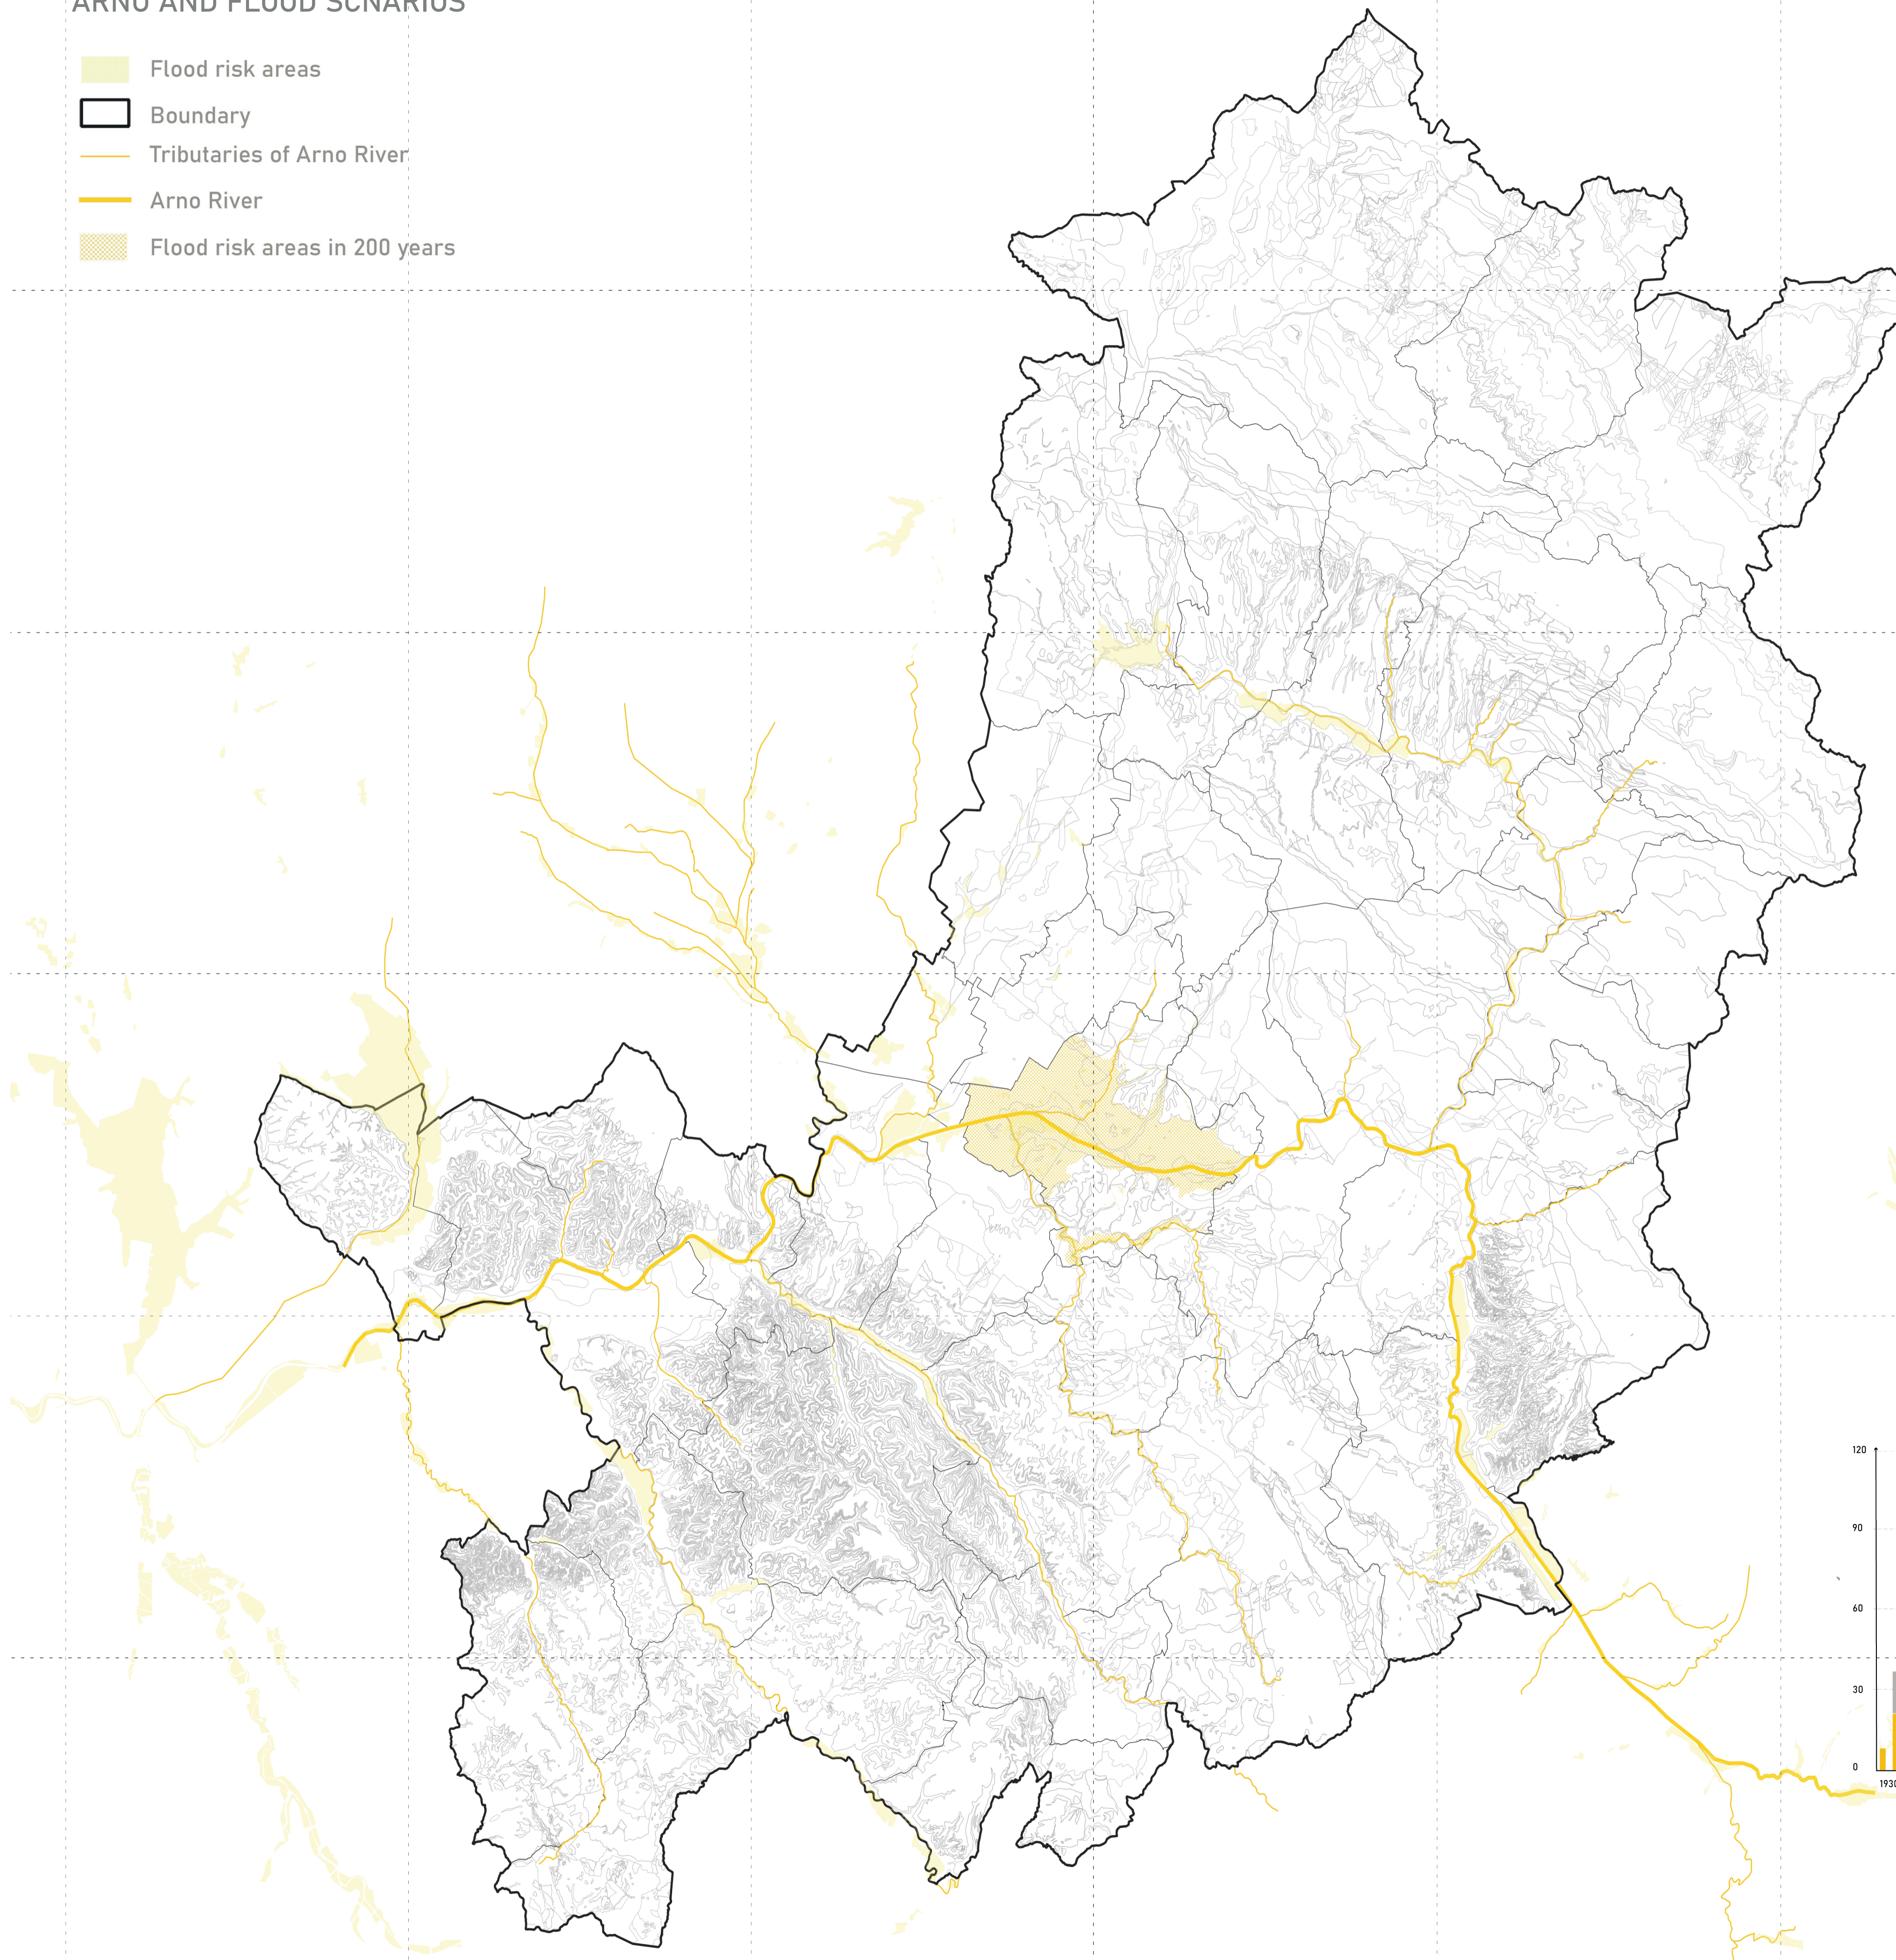

ARNO AND FLOOD SCNARIOS

- Flood risk areas
- Boundary
- Tributaries of Arno River
- Arno River
- Flood risk areas in 200 years

ARNO RIVER CATCHMENT AREA

FUTURE FLOOD RISK AREAS IN FLORENCE

FLOOD AND DROUGHT