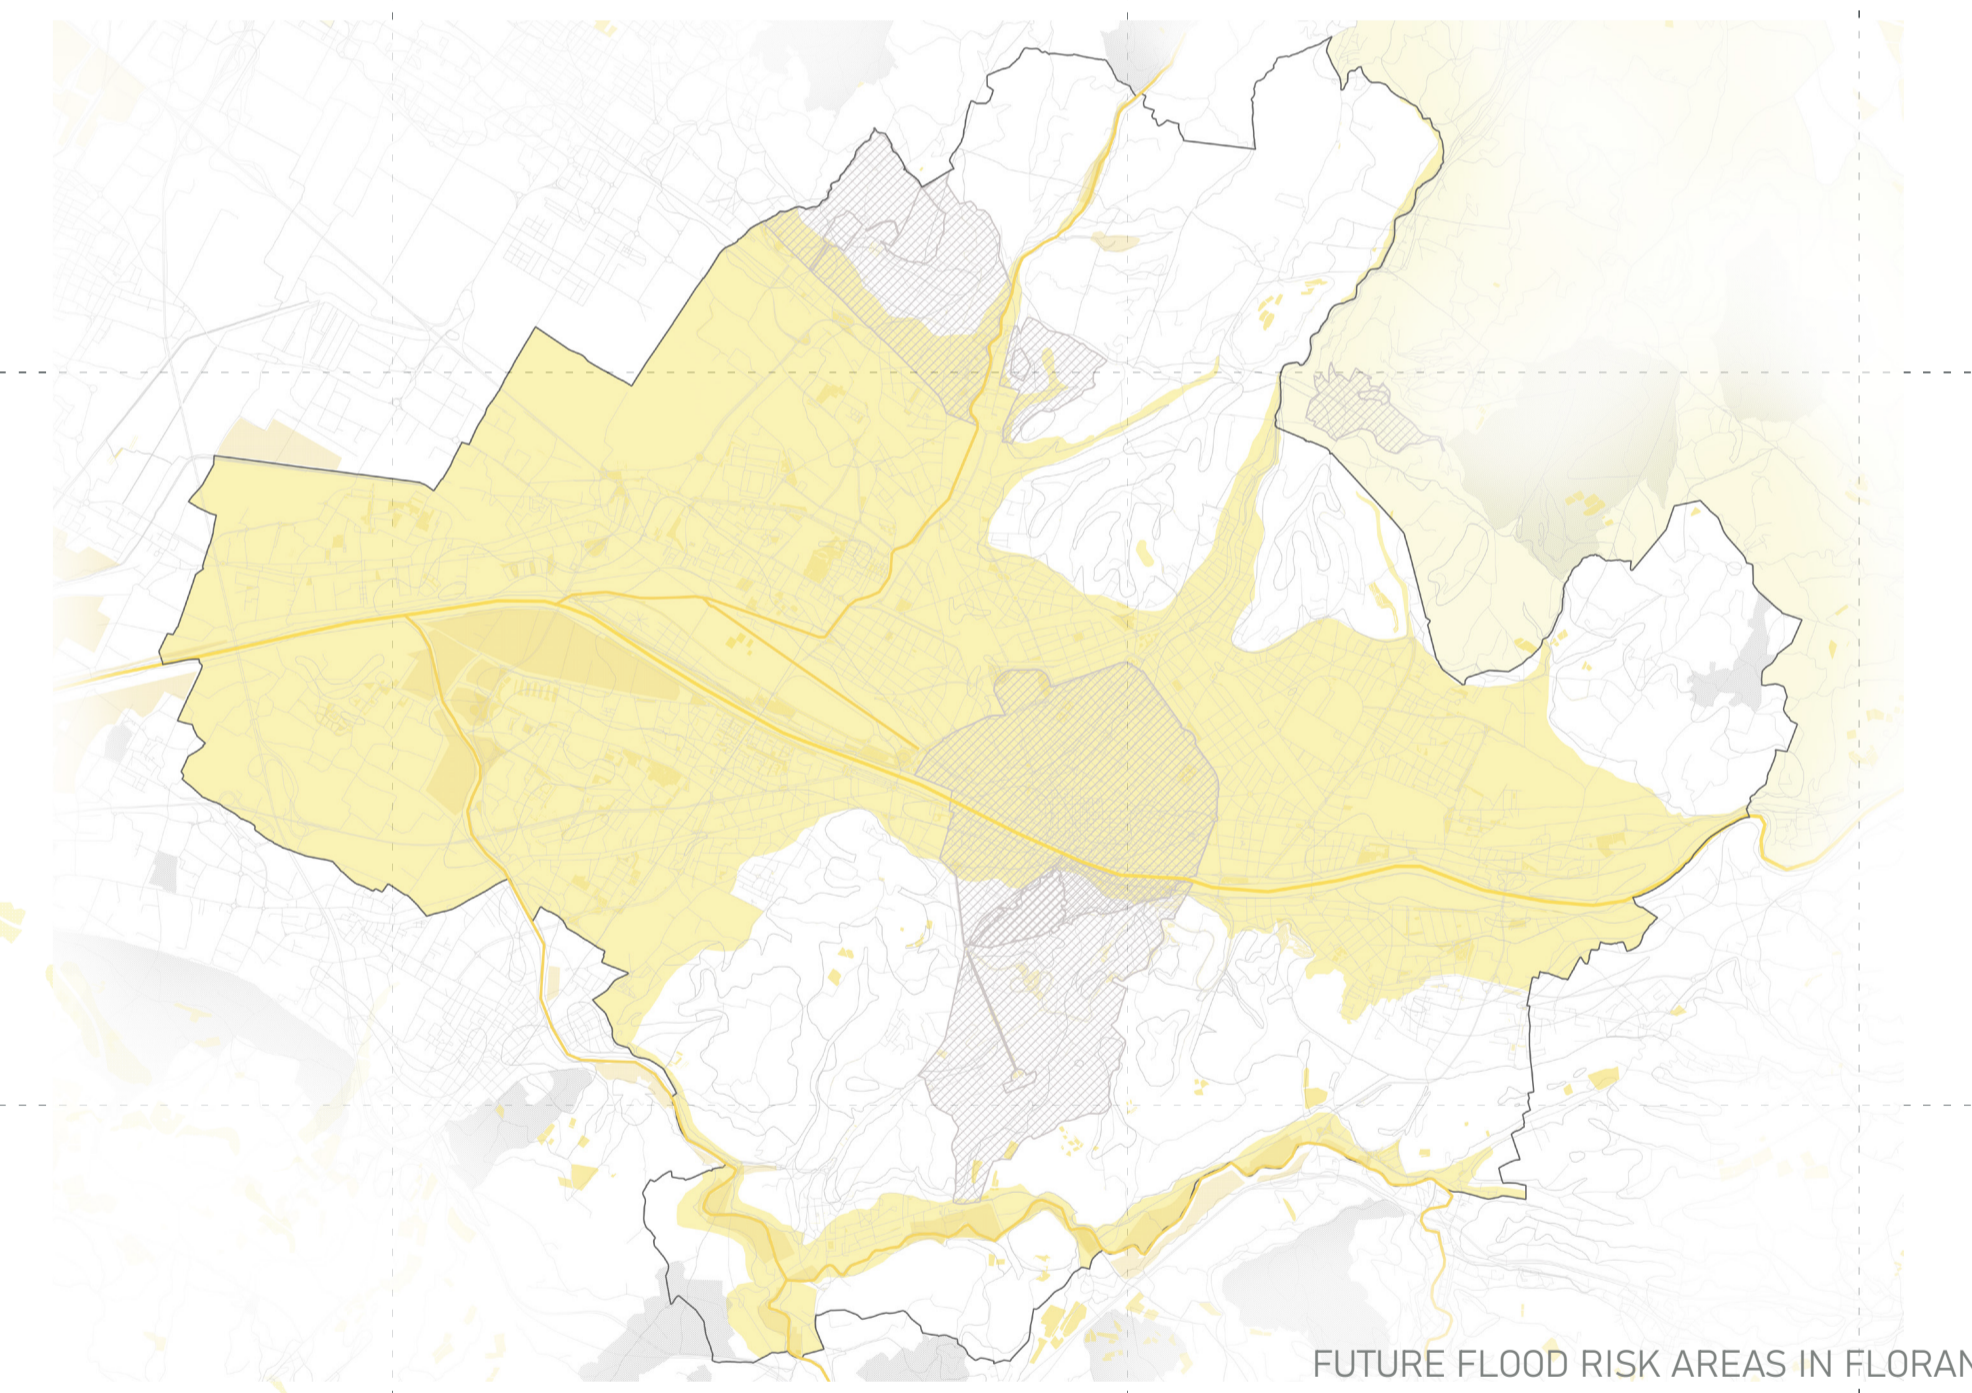

ARNO AND FLOOD SCNARIOS

- Flood risk areas
- Boundary
- Tributaries of Arno River
- Arno River
- Flood risk areas in 200 years

ARNO RIVER CATCHMENT AREA

FUTURE FLOOD RISK AREAS IN FLORENCE

FLOOD AND DROUGHT