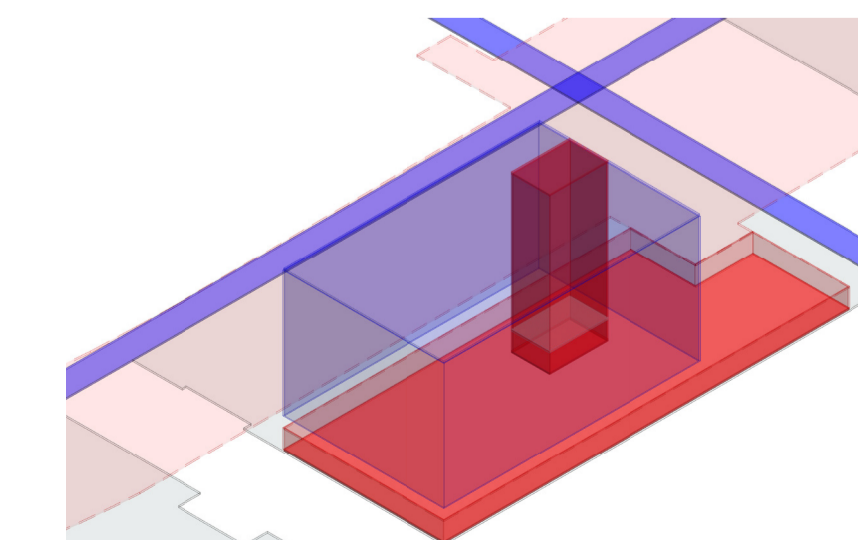

A 'golden' RECTANGLE within the buildable area leaving the north plot open for green continuity

LANDMARK on the E-W axis parallel to Corso XXII Marzo and aligned with the park

EMERGING FROM THE GROUND New Landmark having roots underground

SENSE OF LIGHTNESS Contrary to the rooted landmark, facade is suspended

- MASTERPLAN LEGEND:**
- Border of passante ferroviario
  - Limits of the feasibility of project as shown on Nuova B.E.I.C. brief
  - ▶ Main entrance
  - ▶ Secondary entrance
  - ▶ Service entrance
  - ▶ Exit of passante ferroviario
  - Gas cabin