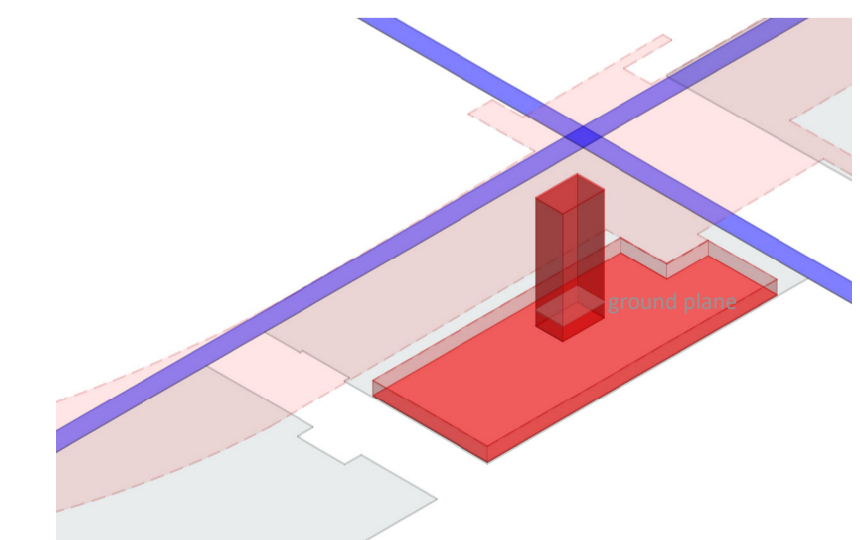

A 'golden' RECTANGLE within the buildable area leaving the north plot open for green continuity

LANDMARK on the E-W axis parallel to Corso XXII Marzo and aligned with the park

EMERGING FROM THE GROUND New Landmark having roots underground

SENSE OF LIGHTNESS Contrary to the rooted landmark, facade is suspended

- MASTERPLAN LEGEND:**
- Border of passante ferroviario
  - Limits of the feasibility of project as shown on Nuova B.E.I.C. brief
  - ▶ Main entrance
  - ▶ Secondary entrance
  - ▶ Service entrance
  - ▶ Exit of passante ferroviario
  - Gas cabin