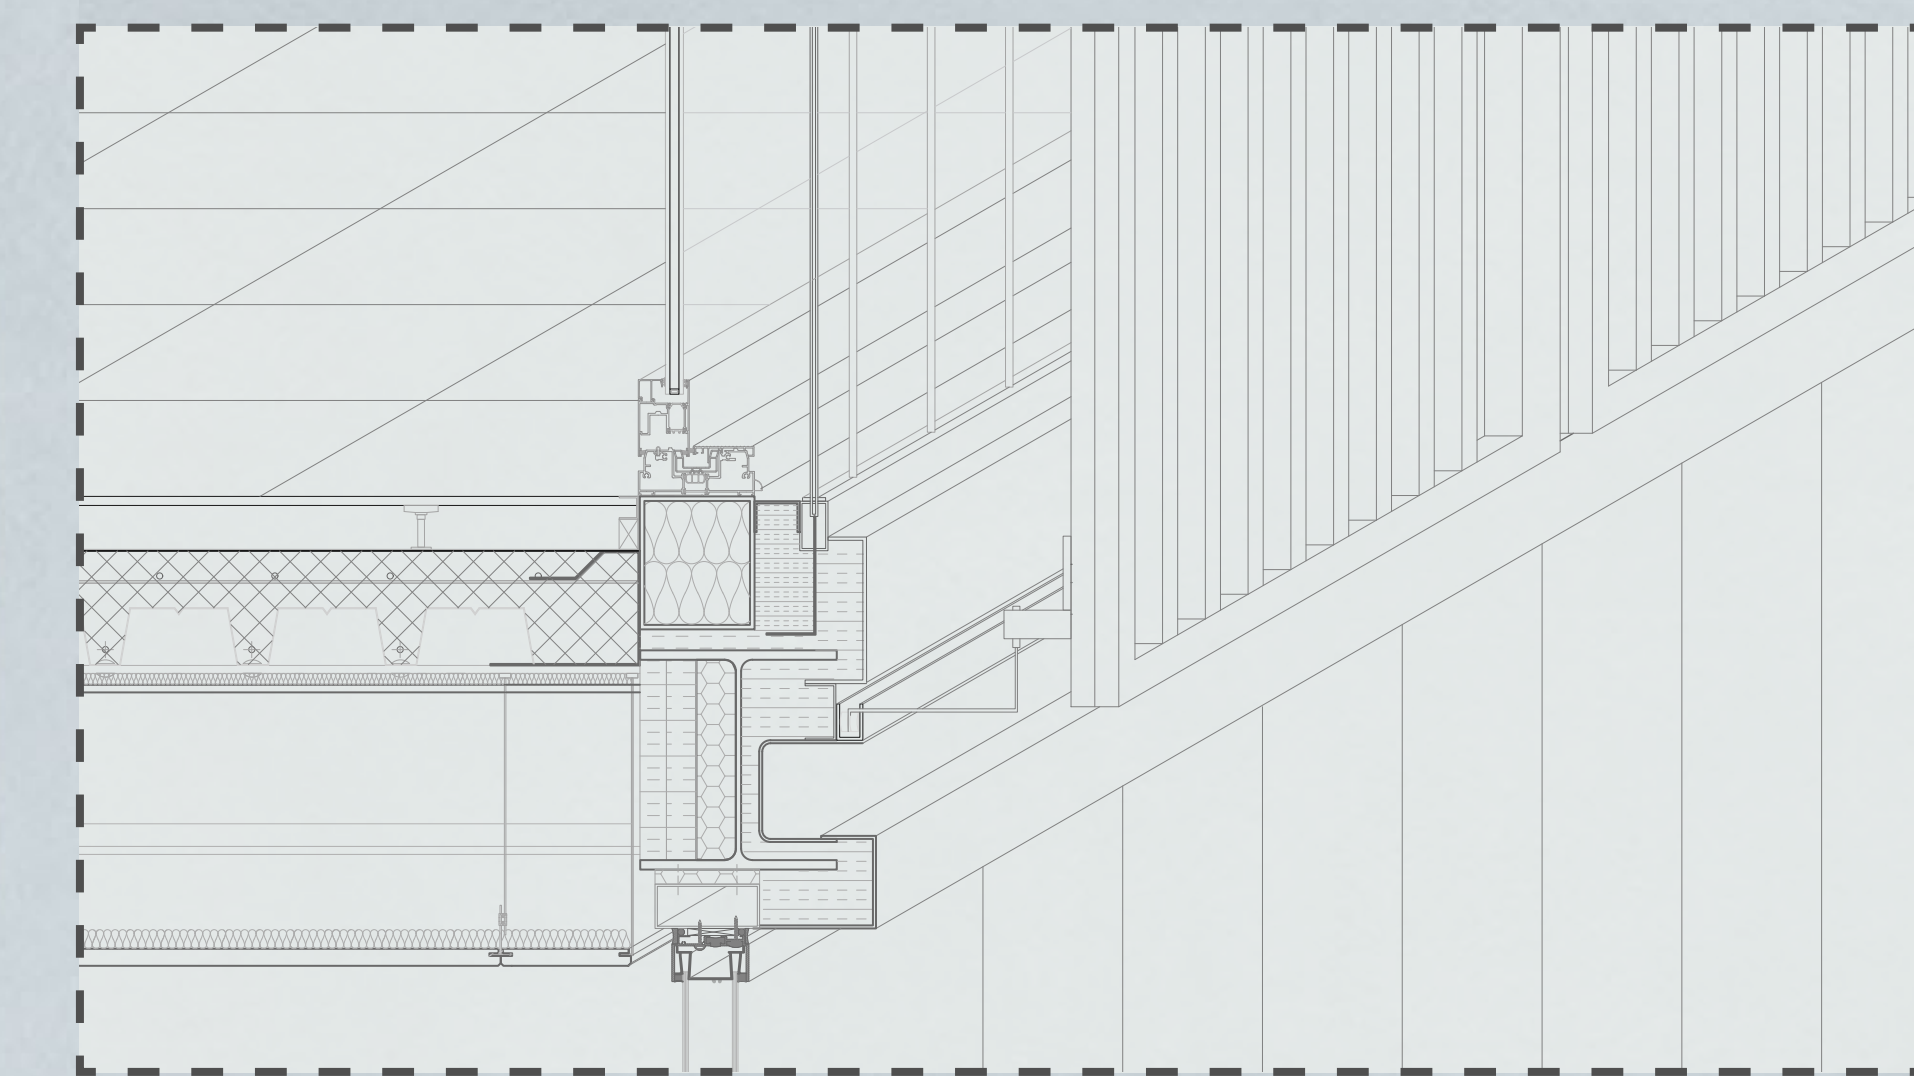

3RD FLOOR 11.50

2ND FLOOR 7.94

1ST FLOOR 4.38

GROUND FLOOR 0.00

Section\_Via Fanti 1:200

Night Elevation\_ Via Daverio 1:200

Longitudinal Section\_ Via Daverio 1:200

- ROOF
- ROOF 57.80
- 15TH FLOOR 54.23
- 14TH FLOOR 50.66
- 13TH FLOOR 47.09
- 12TH FLOOR 43.52
- 11TH FLOOR 39.95
- 10TH FLOOR 36.38
- 9TH FLOOR 32.81
- 8TH FLOOR 29.24
- 7TH FLOOR 25.74
- 6TH FLOOR 22.18
- 5TH FLOOR 18.62
- 4TH FLOOR 15.16
- 3RD FLOOR 11.50
- 2ND FLOOR 7.94
- 1ST FLOOR 4.38
- GROUND FLOOR 0.00

# THE DOUBLE SKIN

Elevation 1:200