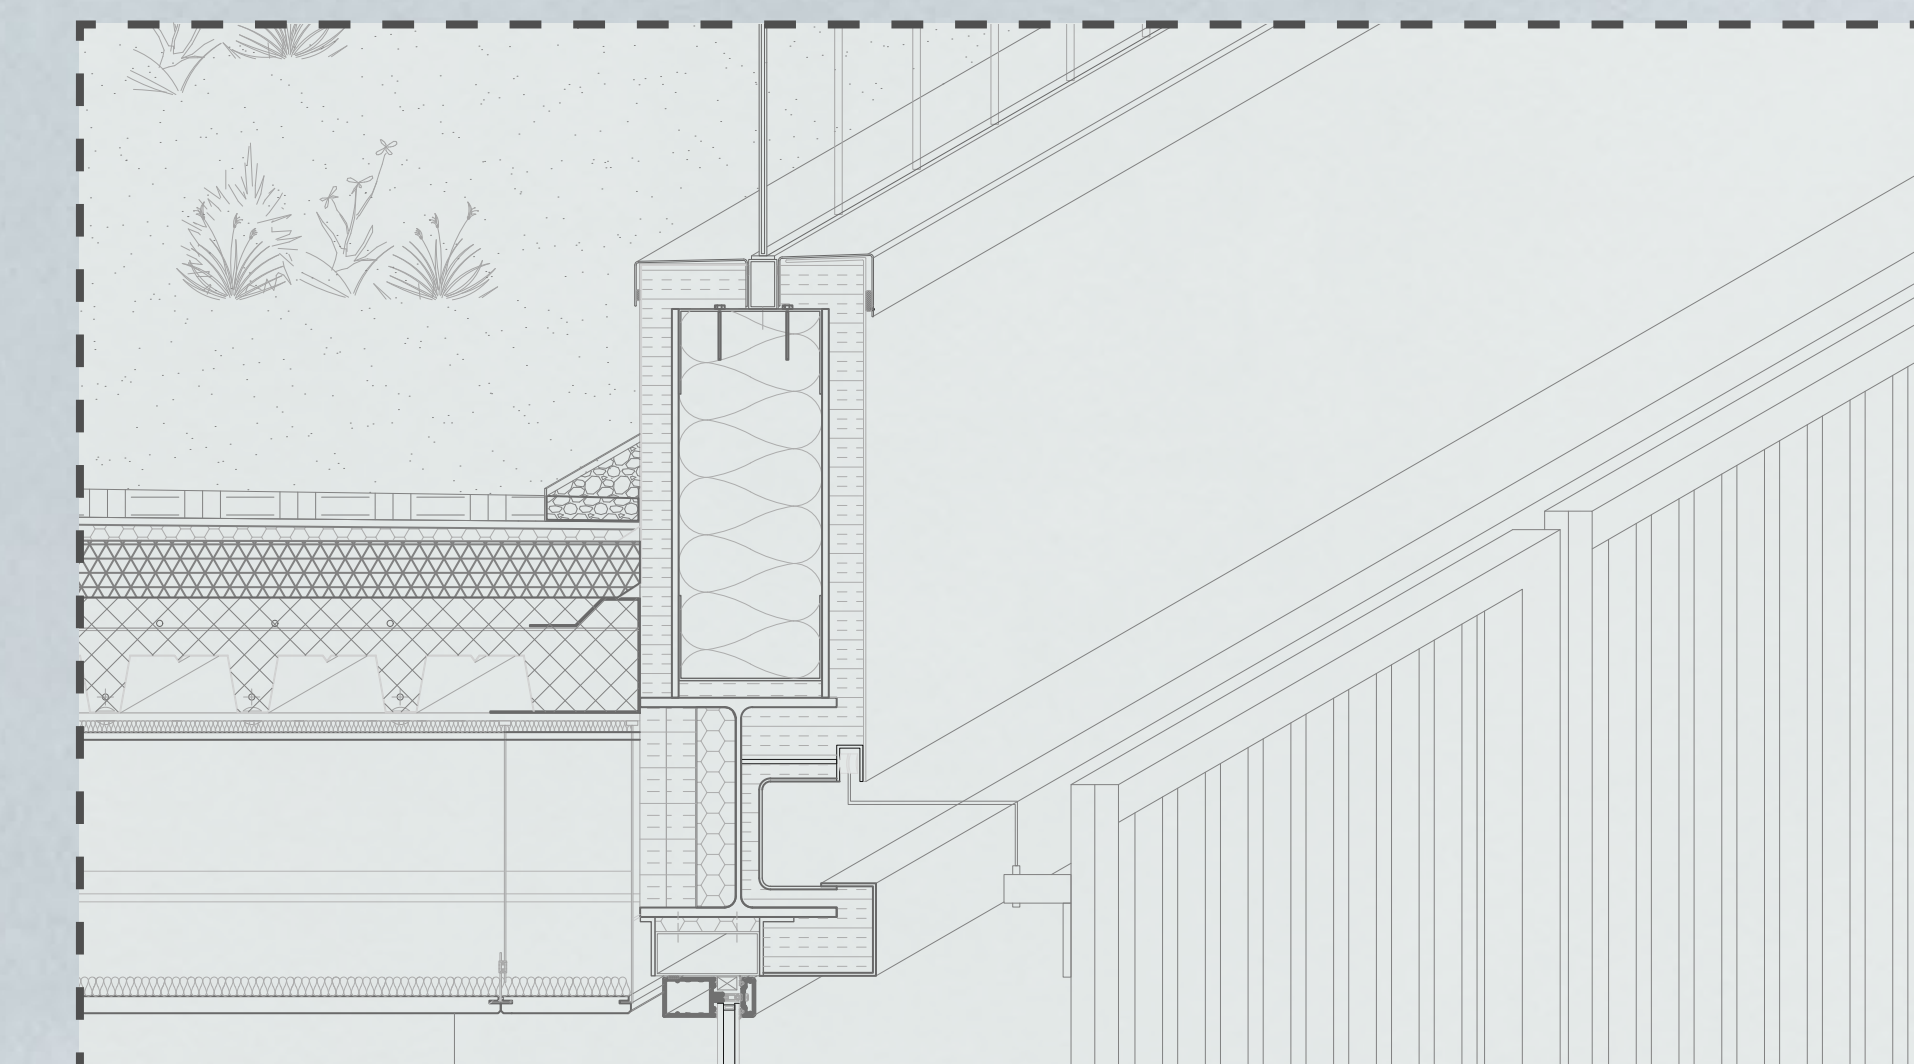

3RD FLOOR 11.50

2ND FLOOR 7.94

1ST FLOOR 4.38

GROUND FLOOR 0.00

Section\_Via Fanti 1:200

Night Elevation\_ Via Daverio 1:200

Longitudinal Section\_ Via Daverio 1:200

- ROOF
- ROOF 57.80
- 15TH FLOOR 54.23
- 14TH FLOOR 50.66
- 13TH FLOOR 47.09
- 12TH FLOOR 43.52
- 11TH FLOOR 39.95
- 10TH FLOOR 36.38
- 9TH FLOOR 32.81
- 8TH FLOOR 29.24
- 7TH FLOOR 25.74
- 6TH FLOOR 22.18
- 5TH FLOOR 18.62
- 4TH FLOOR 15.16
- 3RD FLOOR 11.50
- 2ND FLOOR 7.94
- 1ST FLOOR 4.38
- GROUND FLOOR 0.00

# THE DOUBLE SKIN

Elevation 1:200