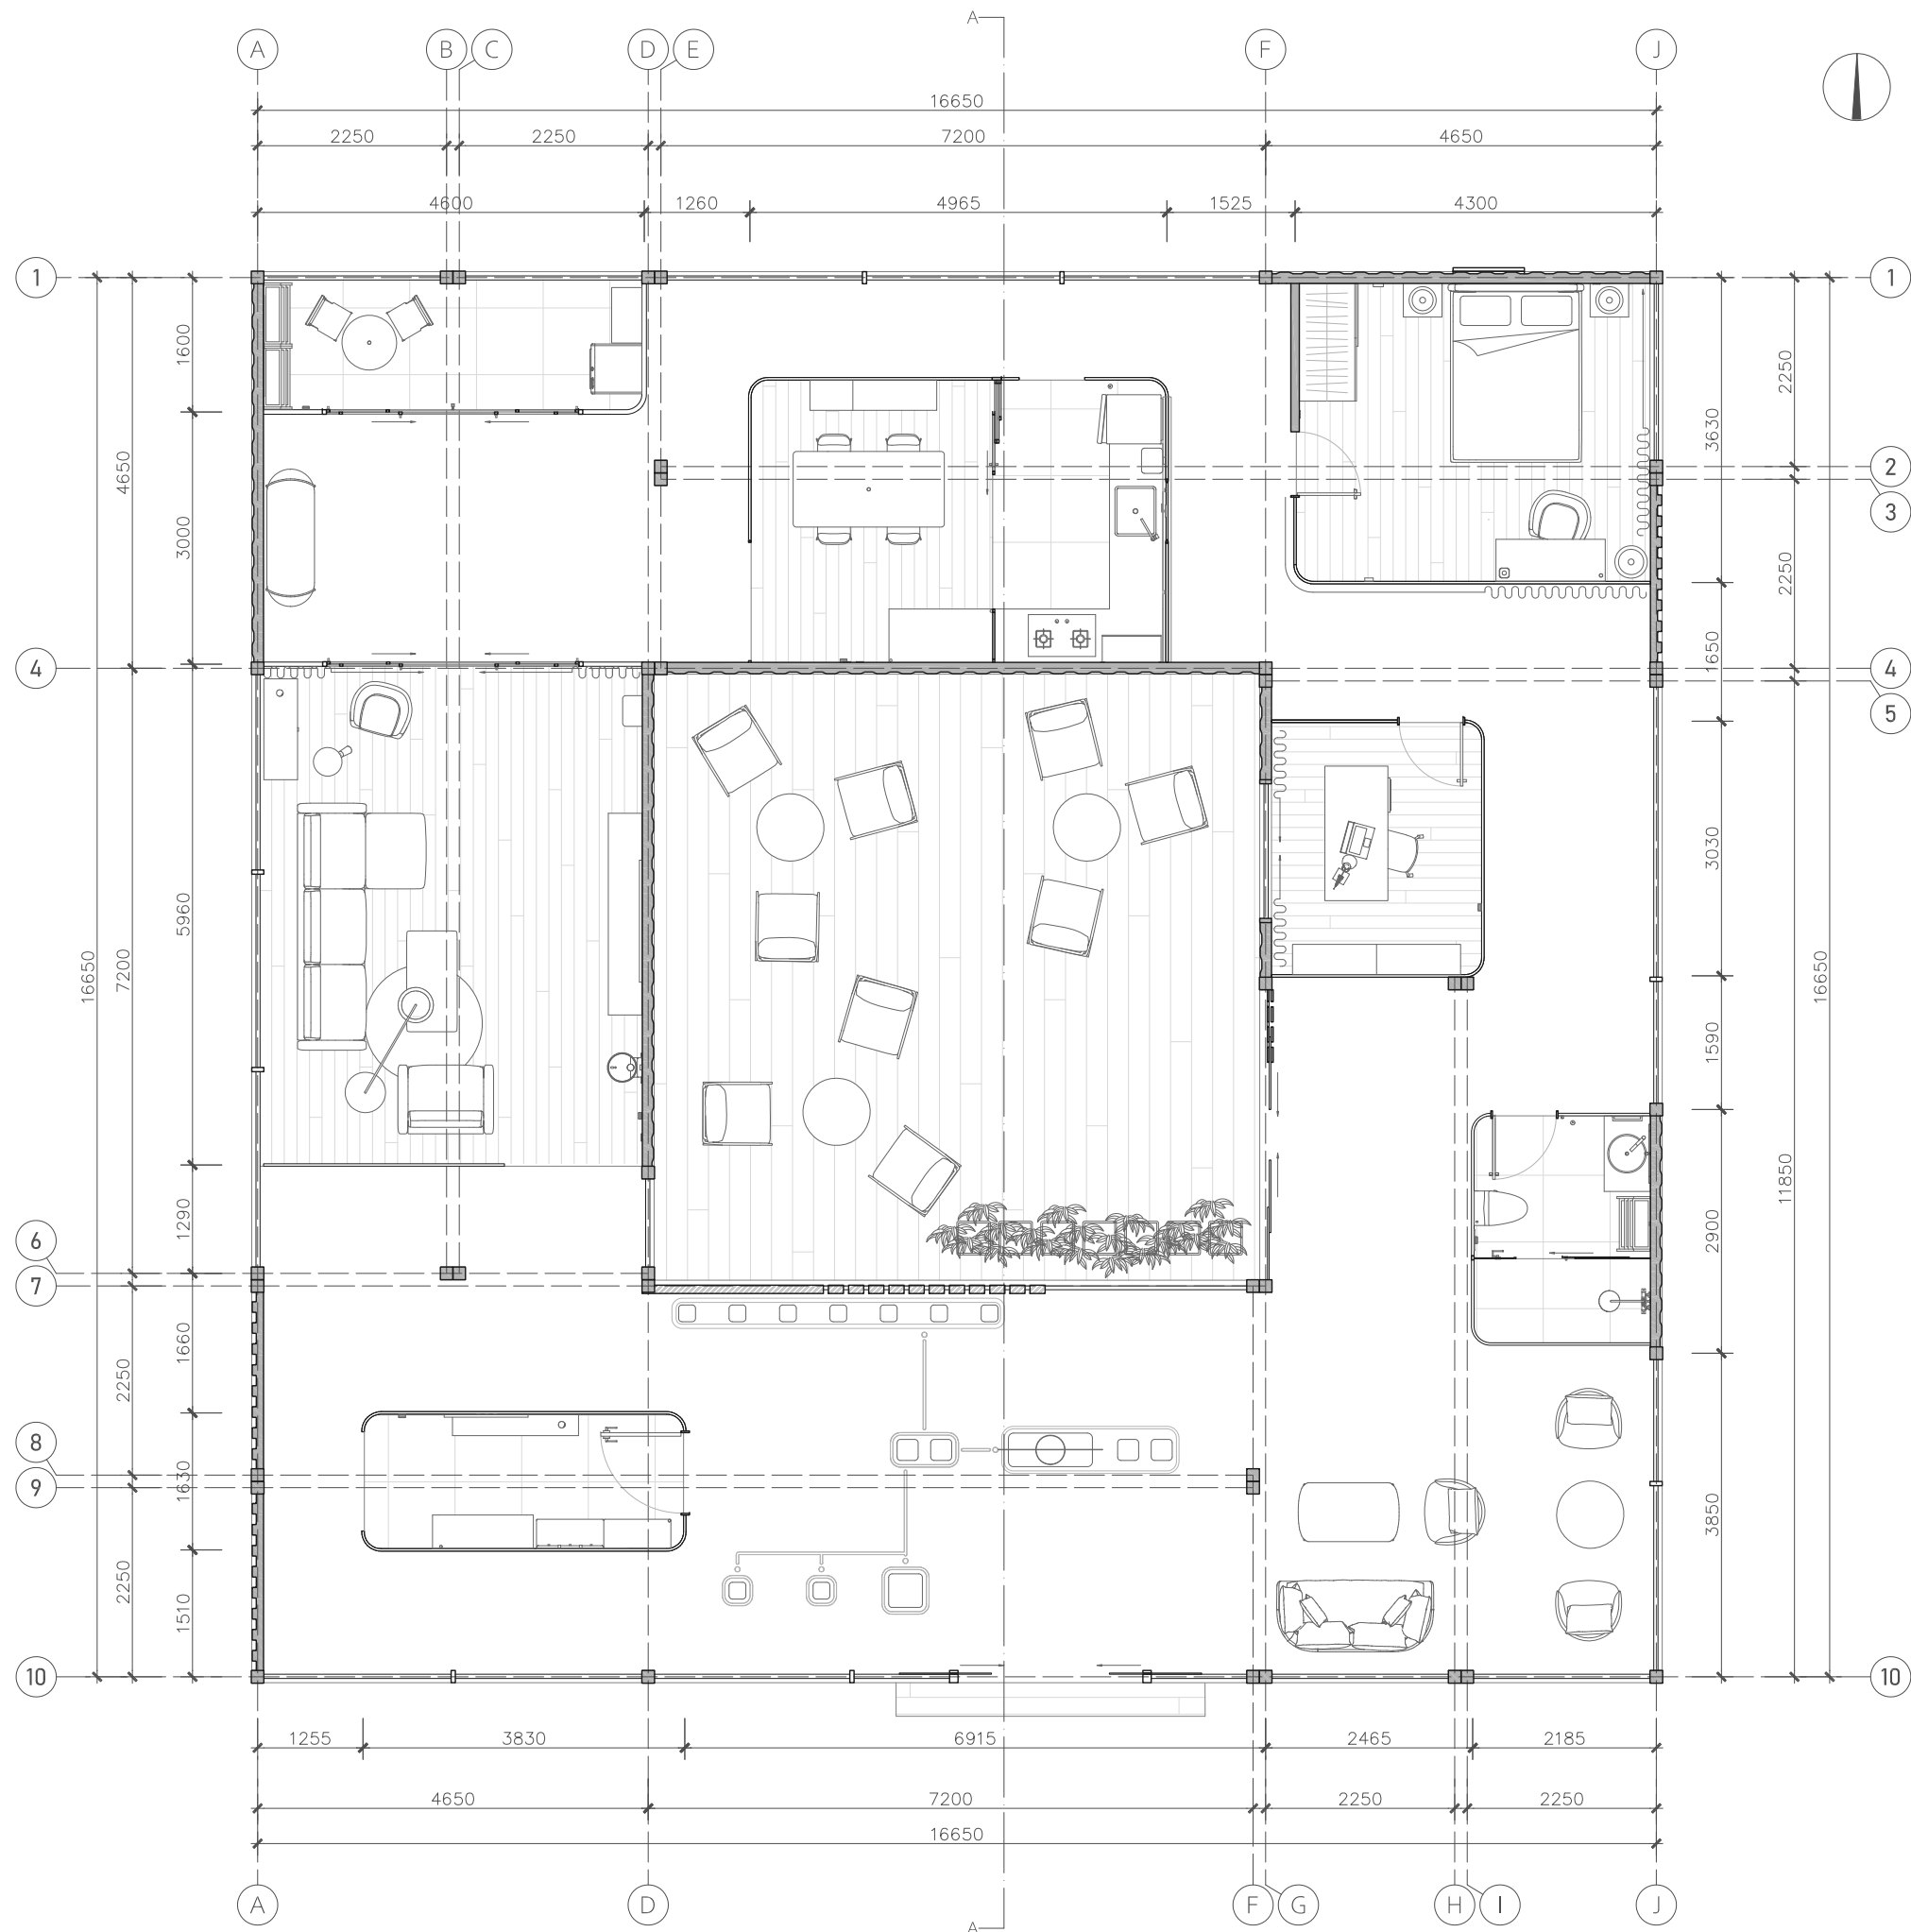

SYSTEMATIC RETAIL DESIGN

Drawings of Xiaomi Smart Home Retail Space

Supervisor | Gerosa Giulia Maria

Student | Peng Shan 913033

FLOOR PLAN 1:85

A-A SECTION 1:85

WEST FACADE 1:85

NORTH FACADE 1:85

EAST FACADE 1:85

SOUTH FACADE 1:85