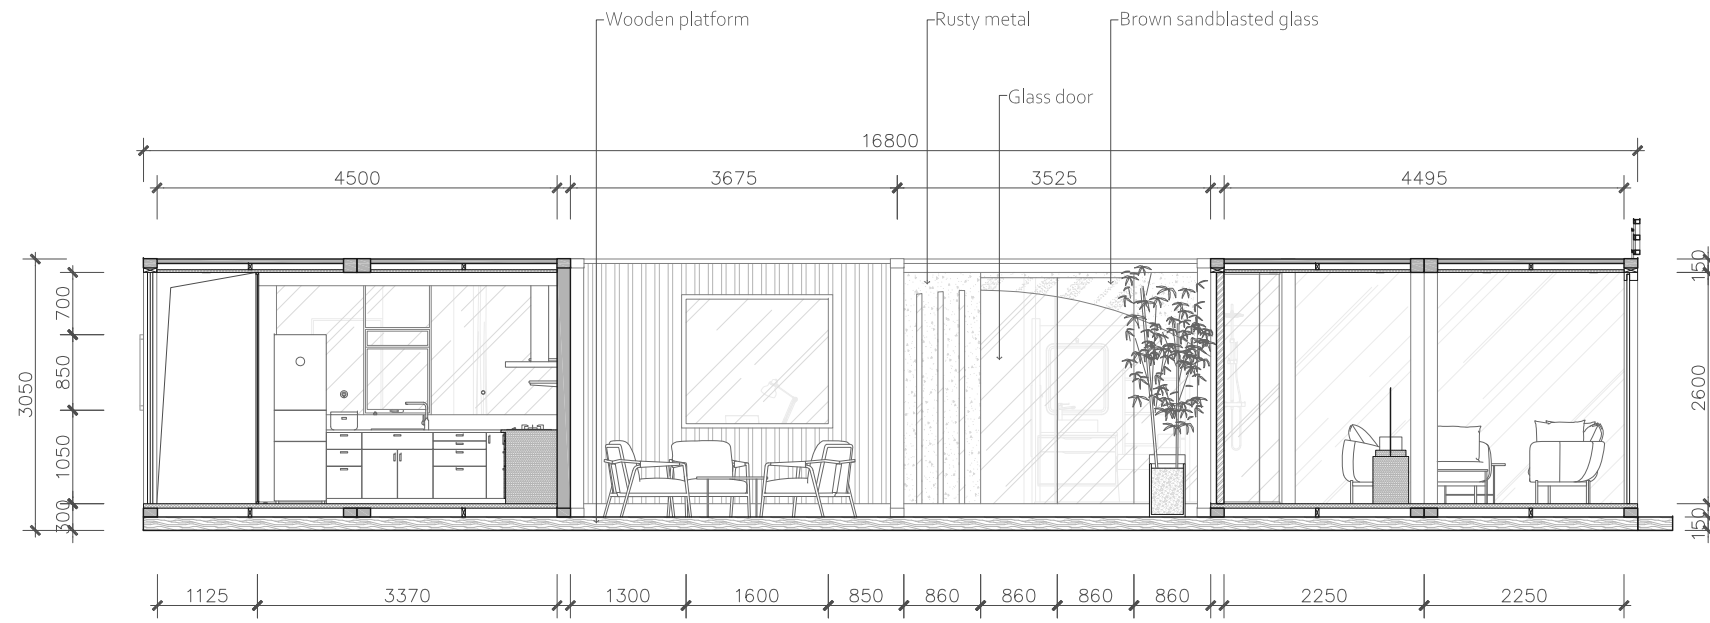

SYSTEMATIC RETAIL DESIGN

Drawings of Xiaomi Smart Home Retail Space

Supervisor | Gerosa Giulia Maria

Student | Peng Shan 913033

FLOOR PLAN 1:85

A-A SECTION 1:85

WEST FACADE 1:85

NORTH FACADE 1:85

EAST FACADE 1:85

SOUTH FACADE 1:85