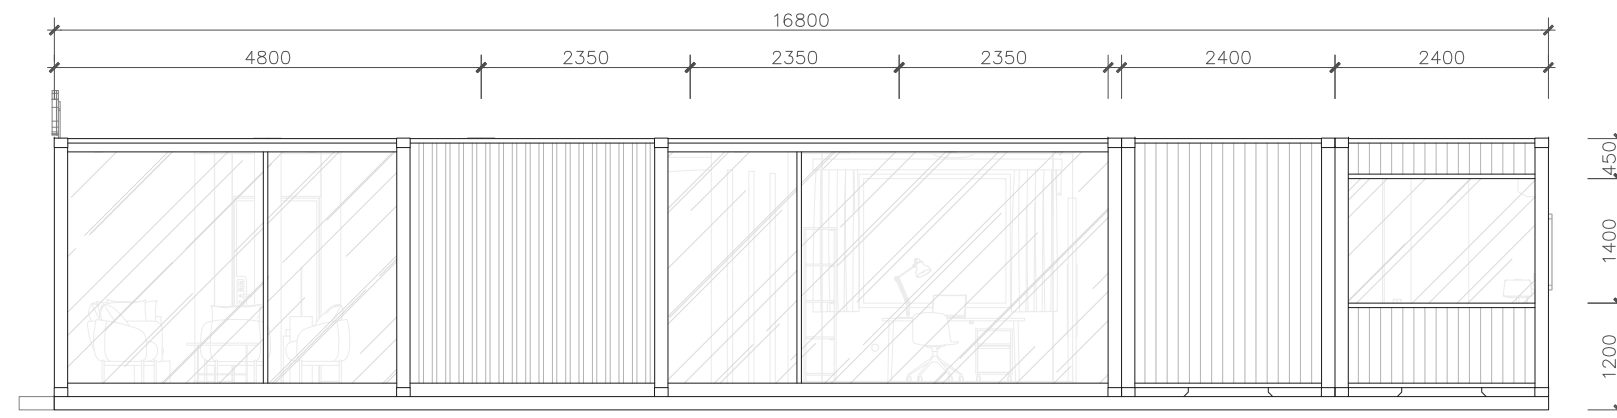

SYSTEMATIC RETAIL DESIGN

Drawings of Xiaomi Smart Home Retail Space

Supervisor | Gerosa Giulia Maria

Student | Peng Shan 913033

FLOOR PLAN 1:85

A-A SECTION 1:85

WEST FACADE 1:85

NORTH FACADE 1:85

EAST FACADE 1:85

SOUTH FACADE 1:85