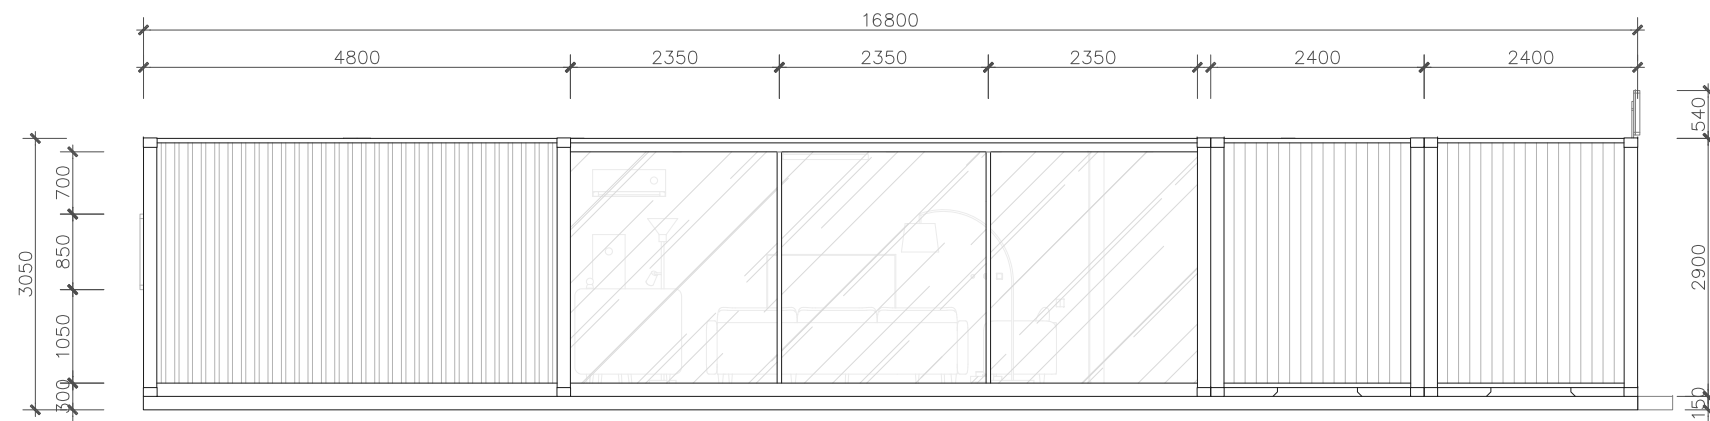

SYSTEMATIC RETAIL DESIGN

Drawings of Xiaomi Smart Home Retail Space

Supervisor | Gerosa Giulia Maria

Student | Peng Shan 913033

FLOOR PLAN 1:85

A-A SECTION 1:85

WEST FACADE 1:85

NORTH FACADE 1:85

EAST FACADE 1:85

SOUTH FACADE 1:85