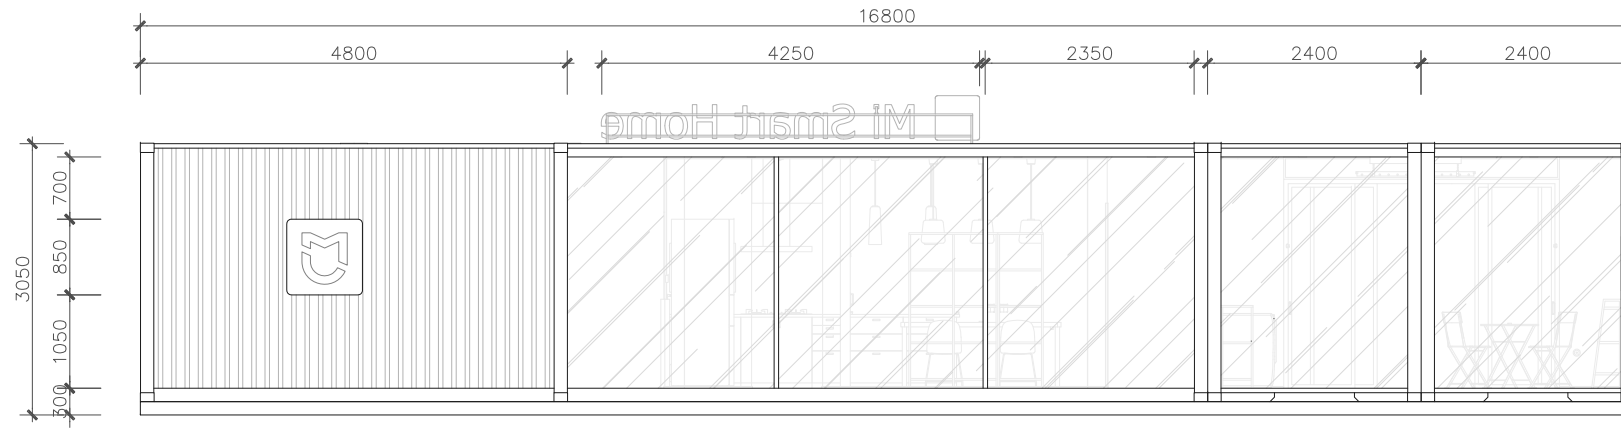

SYSTEMATIC RETAIL DESIGN

Drawings of Xiaomi Smart Home Retail Space

Supervisor | Gerosa Giulia Maria

Student | Peng Shan 913033

FLOOR PLAN 1:85

A-A SECTION 1:85

WEST FACADE 1:85

NORTH FACADE 1:85

EAST FACADE 1:85

SOUTH FACADE 1:85