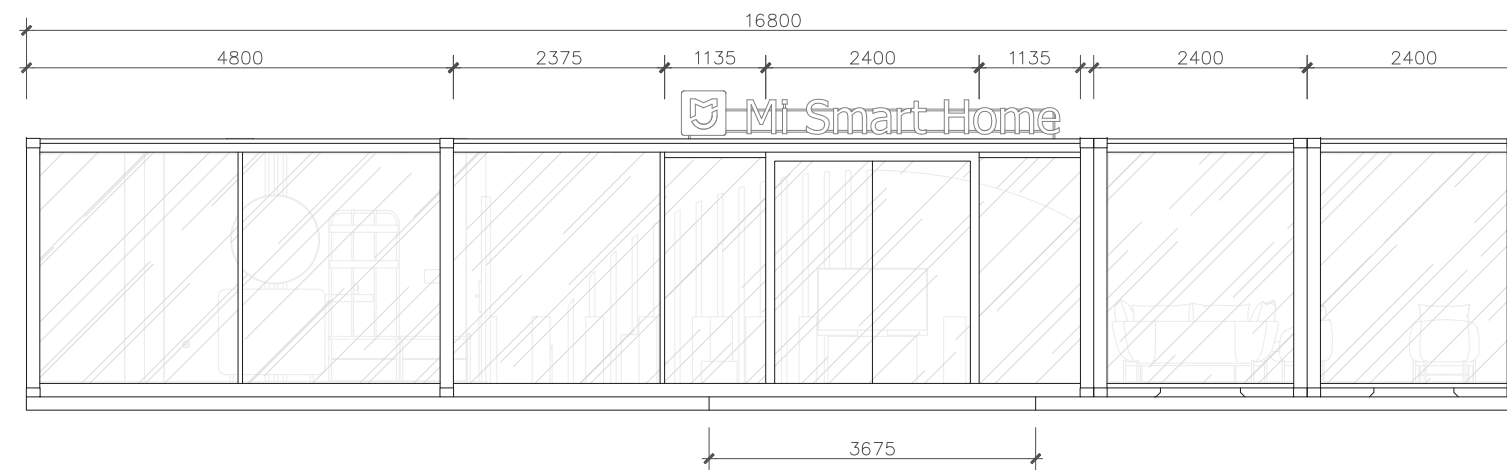

SYSTEMATIC RETAIL DESIGN

Drawings of Xiaomi Smart Home Retail Space

Supervisor | Gerosa Giulia Maria

Student | Peng Shan 913033

FLOOR PLAN 1:85

A-A SECTION 1:85

WEST FACADE 1:85

NORTH FACADE 1:85

EAST FACADE 1:85

SOUTH FACADE 1:85